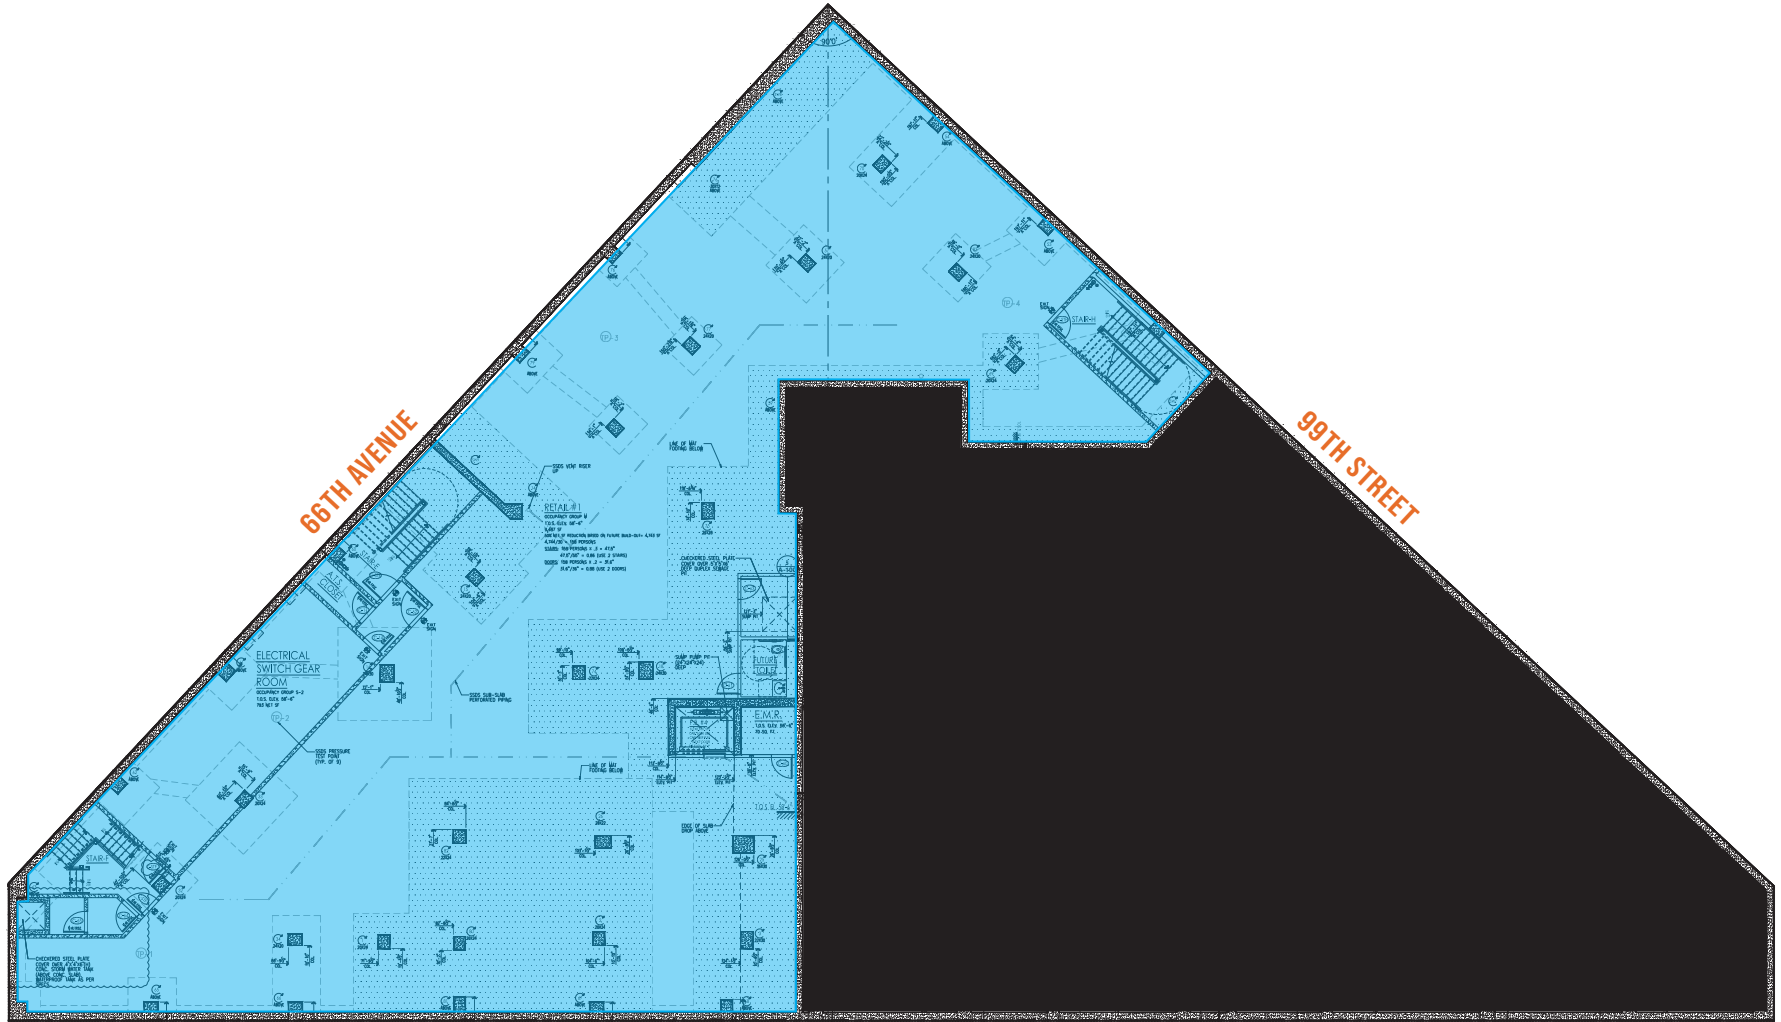

SIZE

Ground Floor : 1,476 SF
 Lower Level: 10,392 SF plus
 3,114 SF ground floor entrance

ASKING RENT

Upon Request

FRONTAGE

100'

POSSESSION

January 2025

98-81

QUEENS BLVD

BETWEEN 66TH AVE & 99TH ST | REGO PARK

FLOOR PLANS:

 GROUND FLOOR - 1,476 SF

 LOWER LEVEL ENTRANCE - 3,114 SF

98-81

QUEENS BLVD

BETWEEN 66TH AVE & 99TH ST | REGO PARK

FLOOR PLANS:

LOWER LEVEL - 10,392 SF

QUEENS BOULEVARD

All information supplied in this marketing presentation and/or flyer is from sources deemed reliable and is furnished subject to errors, omissions, modifications, removal of listings from sale/lease and to any listing condition. Any square footage, dimensions, floor plans and/or technical data set forth are approximations and are subject to further elaboration/confirmation.