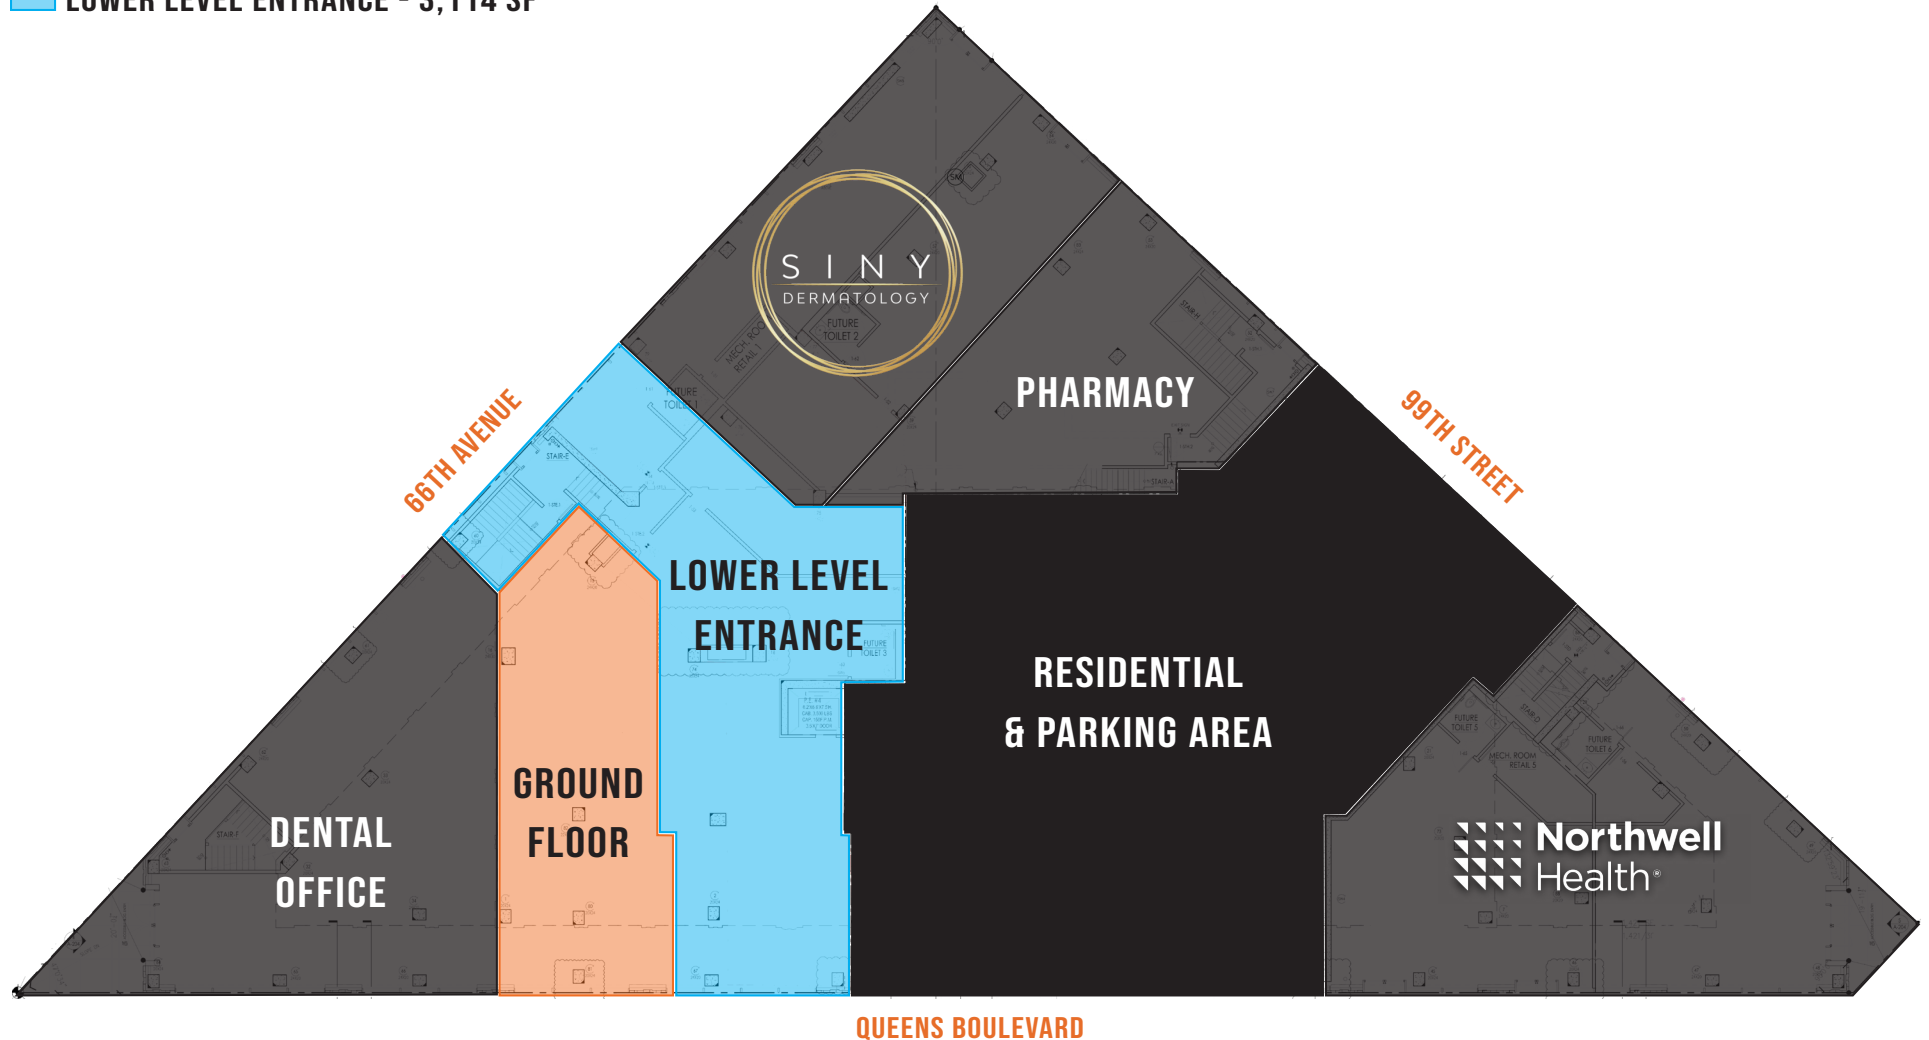

98-81

QUEENS BLVD

BETWEEN 66TH AVE & 99TH ST | REGO PARK

98-81

QUEENS BLVD

BETWEEN 66TH AVE & 99TH ST | REGO PARK

PROPERTY HIGHLIGHTS

- Join Northwell and SINY Dermatology
- Situated at the base of 170 unit mixed use new development
- Lower Level includes 3,114 SF entrance on Ground Floor (Queens Blvd)
- Adjacent to the 67th Avenue subway station
- High visibility frontage along Queens Blvd
- Neighbors include: *Queens Place mall, Starbucks, MatressFIRM, Pizza Hut, Rite Aid, Dominos, Baskin Robbins, Chase, Burger King, PC Richard & Son, 7-Eleven, Kohl's, Chipotle, TJ Maxx, Costco, Aldi, Shake Shack, Macy's, Banana Republic, H&M,, & many more!*

SIZE

Ground Floor : 1,476 SF
 Lower Level: 10,392 SF plus
 3,114 SF ground floor entrance

ASKING RENT

Upon Request

FRONTAGE

100'

POSSESSION

January 2025

98-81

QUEENS BLVD

BETWEEN 66TH AVE & 99TH ST | REGO PARK

FLOOR PLANS:

 GROUND FLOOR - 1,476 SF

 LOWER LEVEL ENTRANCE - 3,114 SF

98-81

QUEENS BLVD

BETWEEN 66TH AVE & 99TH ST | REGO PARK

FLOOR PLANS:

LOWER LEVEL - 10,392 SF

QUEENS BOULEVARD

All information supplied in this marketing presentation and/or flyer is from sources deemed reliable and is furnished subject to errors, omissions, modifications, removal of listings from sale/lease and to any listing condition. Any square footage, dimensions, floor plans and/or technical data set forth are approximations and are subject to further elaboration/confirmation.