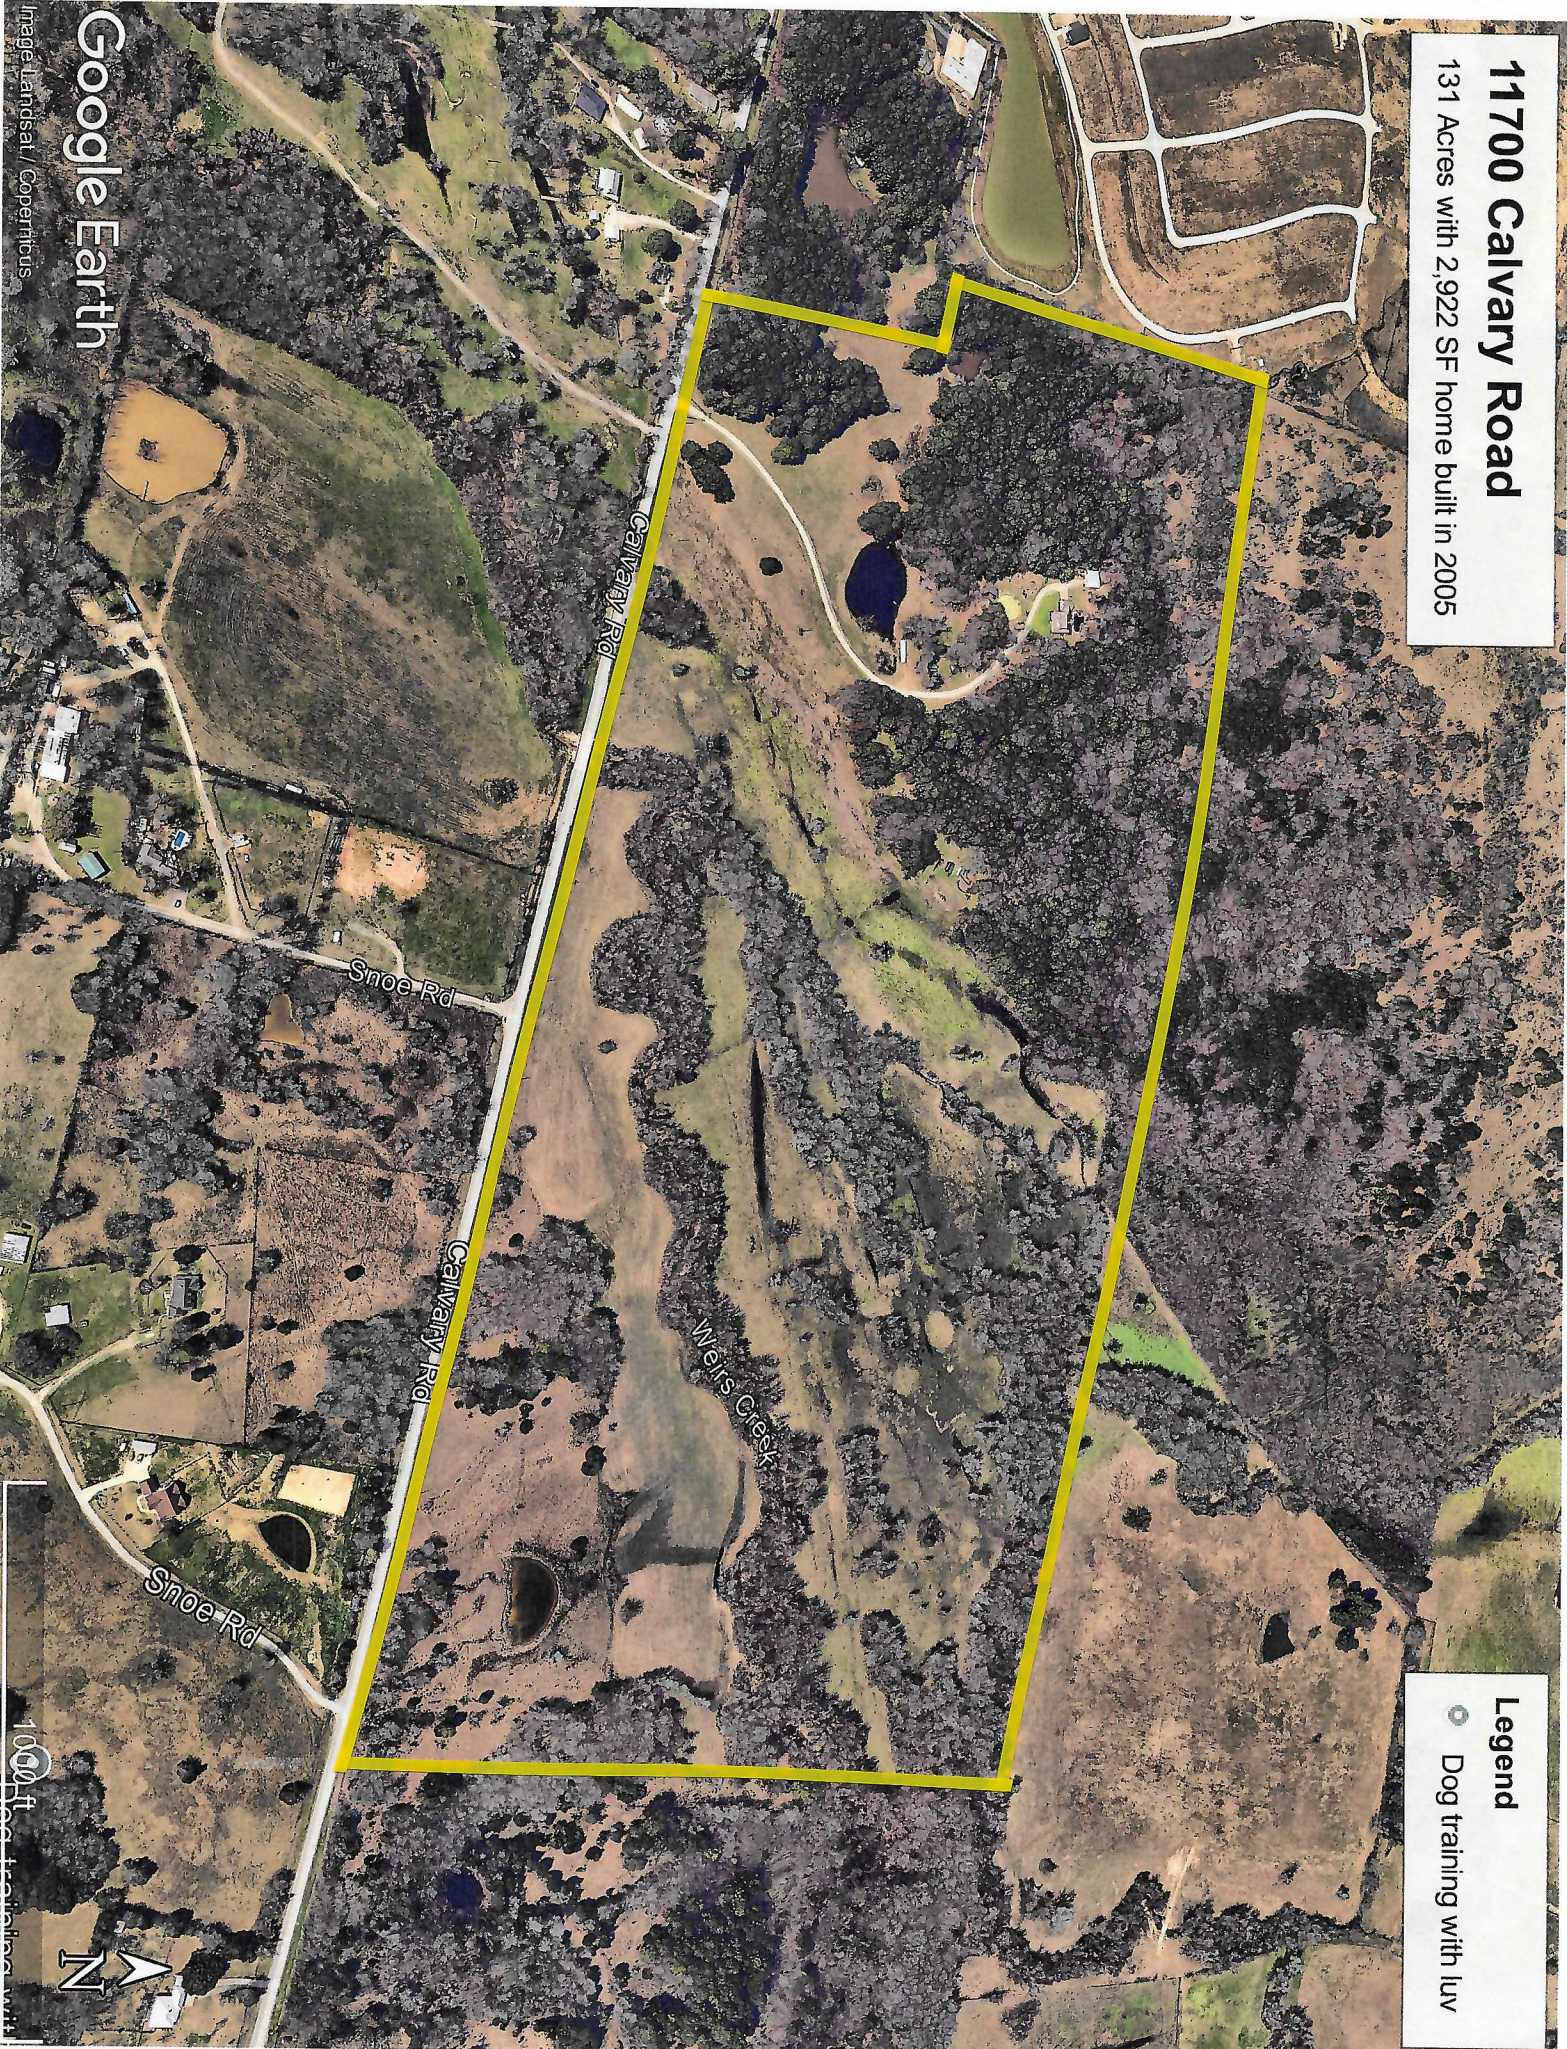

# 11700 Calvary Road

131 Acres with 2,922 SF home built in 2005

Trid Homeslead  
Bullock Construction

**Legend**

Google Earth

Image Landsat / Copernicus

3000 ft

# 11700 Calvary Road

131 Acres with 2,922 SF home built in 2005

## Legend

● Dog training with luv

Google Earth

Image Landsat / Copernicus

1000 ft  
Dog training with luv