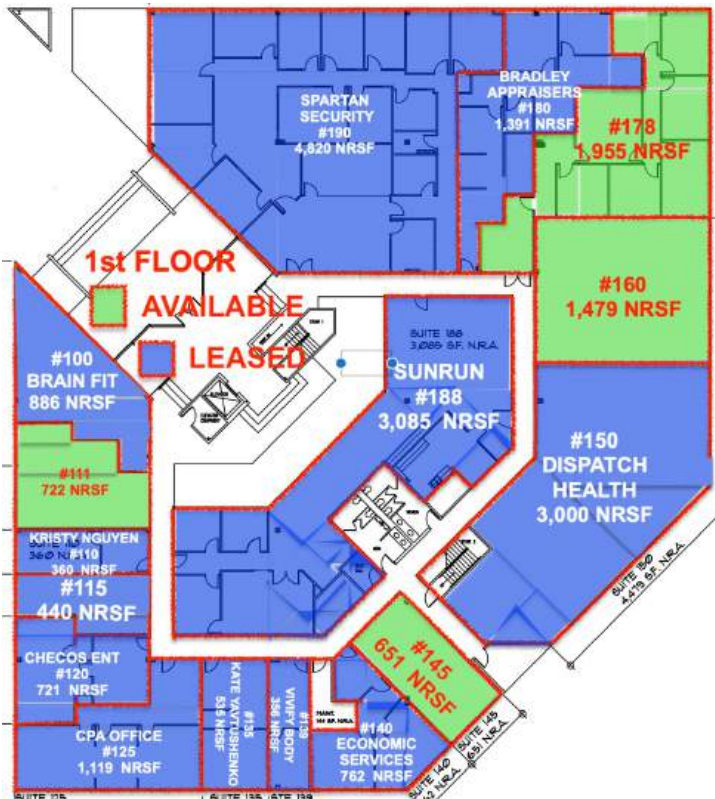

888

**W Sam Houston Pkwy S,
Houston, TX 77042**

Premium Suites for Lease

Commercial Real Estate Specialists

**Best combination of value and
location in West Houston**

**VACANCIES RANGING FROM
525 TO 3,434 NRSF!**

- ▶ Direct access to Sam Houston Parkway with great ingress/egress
- ▶ Surface & Covered Parking: 4/1000
- ▶ Call for pricing

Contact Us

Robert James
Managing Broker

Direct: (281) 236-7944

Robert@LeverageCommercialRealty.com