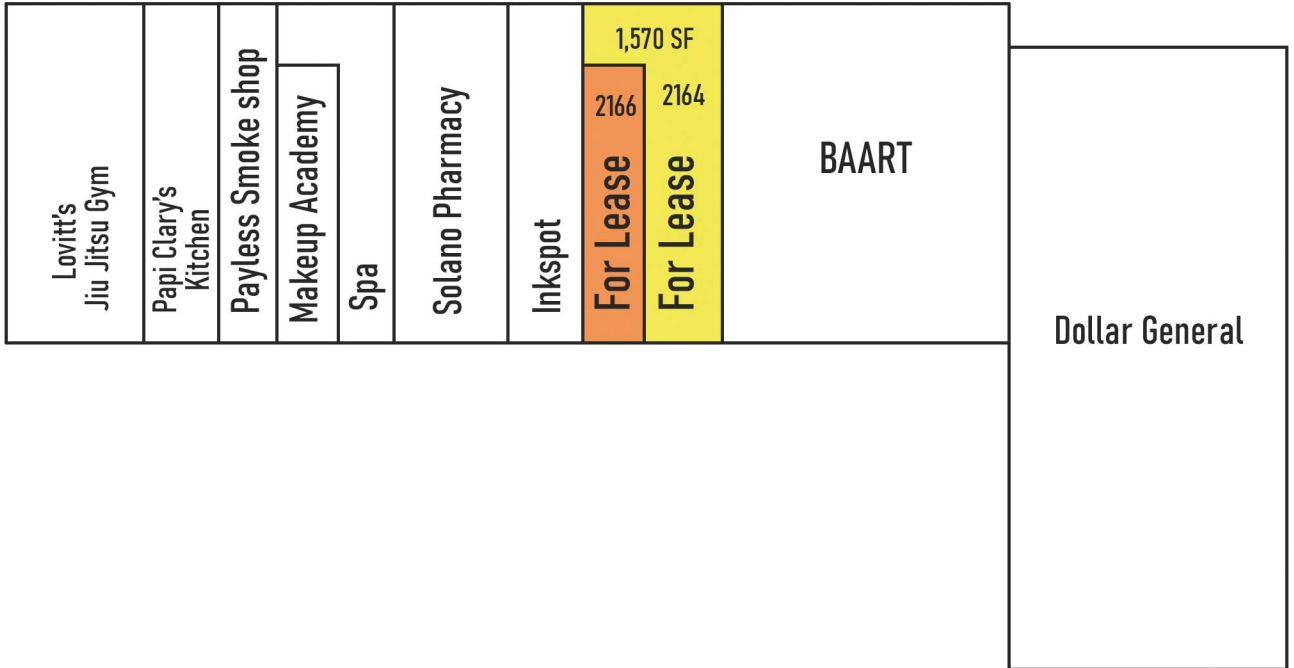

BROADMOORE AVENUE

SOLANO WAY

Unit 2164   **1,596 SF**
New Unit

Unit 2166   **922 SF**
Walk-in Freezer
Walk-in Refrigerator
Soft Drink Machine

Vince Leong
Office: 408.777.7880
M: 408.338.7789
vince_leong@outlook.com

Bob Leong
M: 408.835.1557
BobLeong88@gmail.com