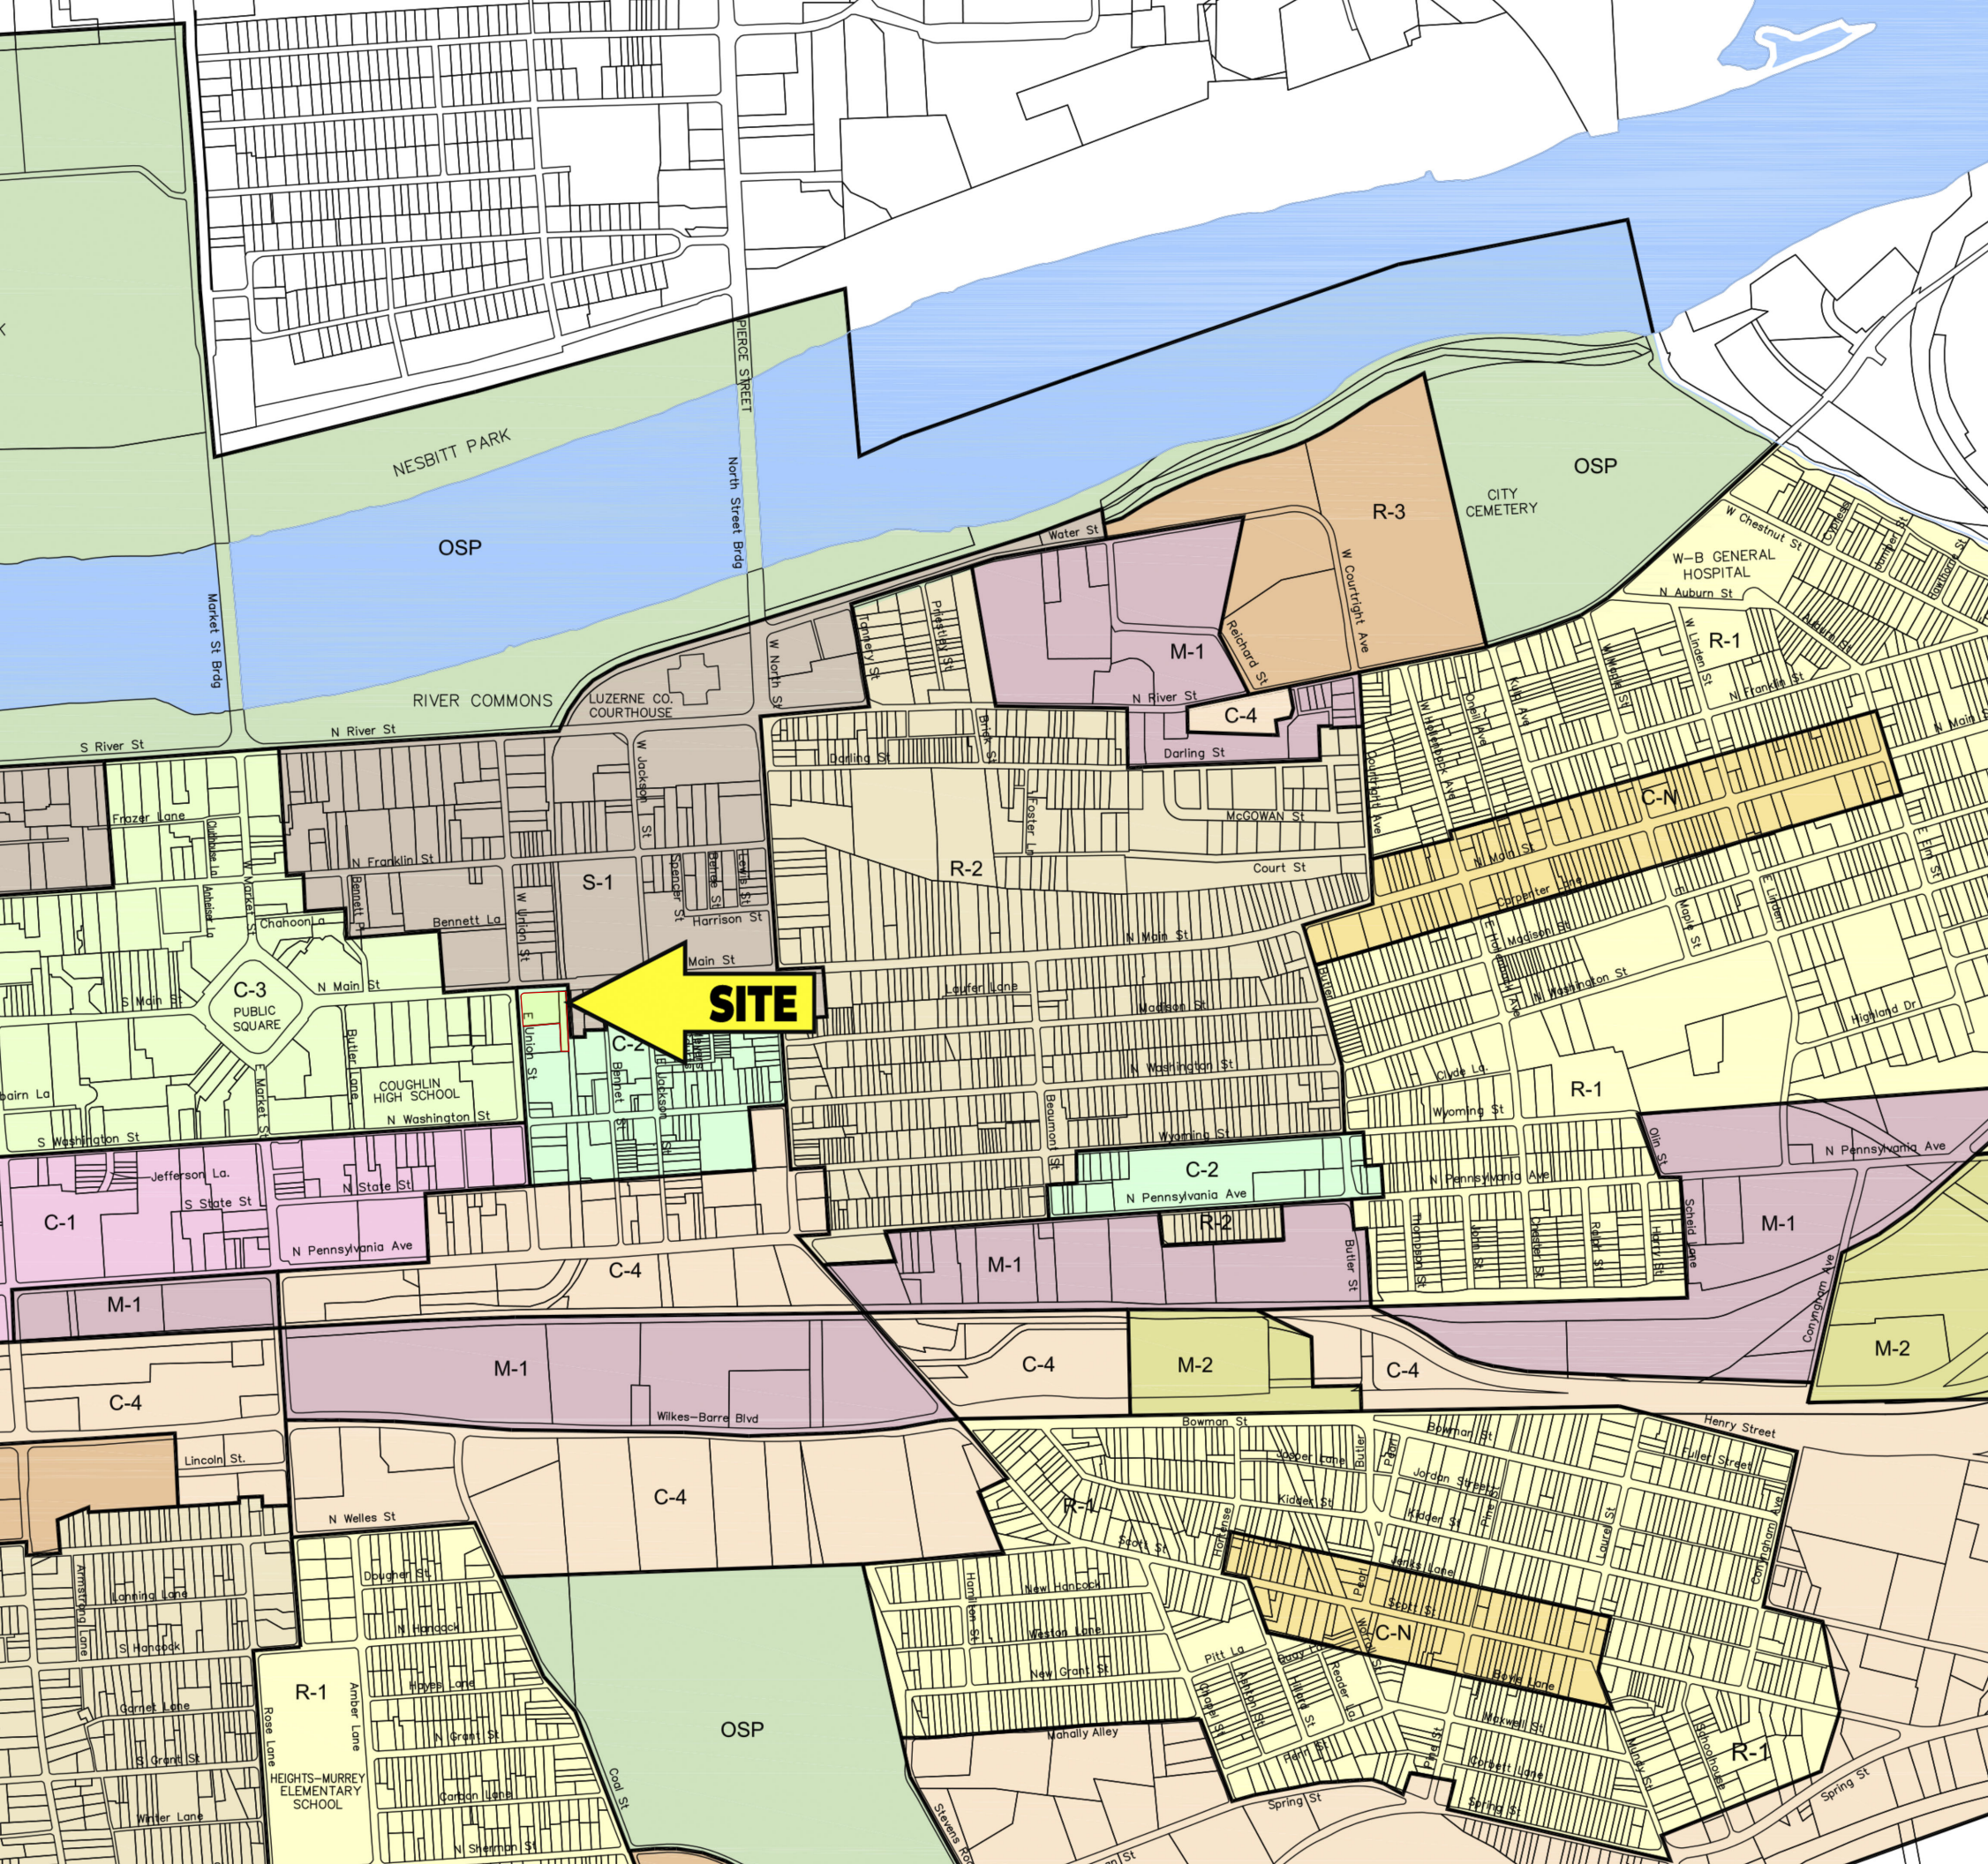

# CITY OF WILKES-BARRE PENNSYLVANIA ZONING MAP

NOT SUITED FOR ENGINEERING PURPOSES  
GRAPHIC SCALE

( IN FEET )

## LEGEND - ZONING DISTRICTS

- S-1 SPECIAL PURPOSE
- R-1 RESIDENTIAL, SINGLE-FAMILY
- R-2 RESIDENTIAL, TWO-FAMILY
- R-3 RESIDENTIAL, MULTI-FAMILY
- C-1 COMMERCIAL, OFFICES
- C-2 COMMERCIAL, COMMUNITY
- C-3 COMMERCIAL, CENTRAL
- C-4 COMMERCIAL, HEAVY
- C-N COMMERCIAL, NEIGHBORHOOD
- M-1 INDUSTRIAL, LIGHT
- M-2 INDUSTRIAL, HEAVY
- OSP OPEN SPACE & PARKS

EFFECTIVE DATE OF MAP: November 4, 2012