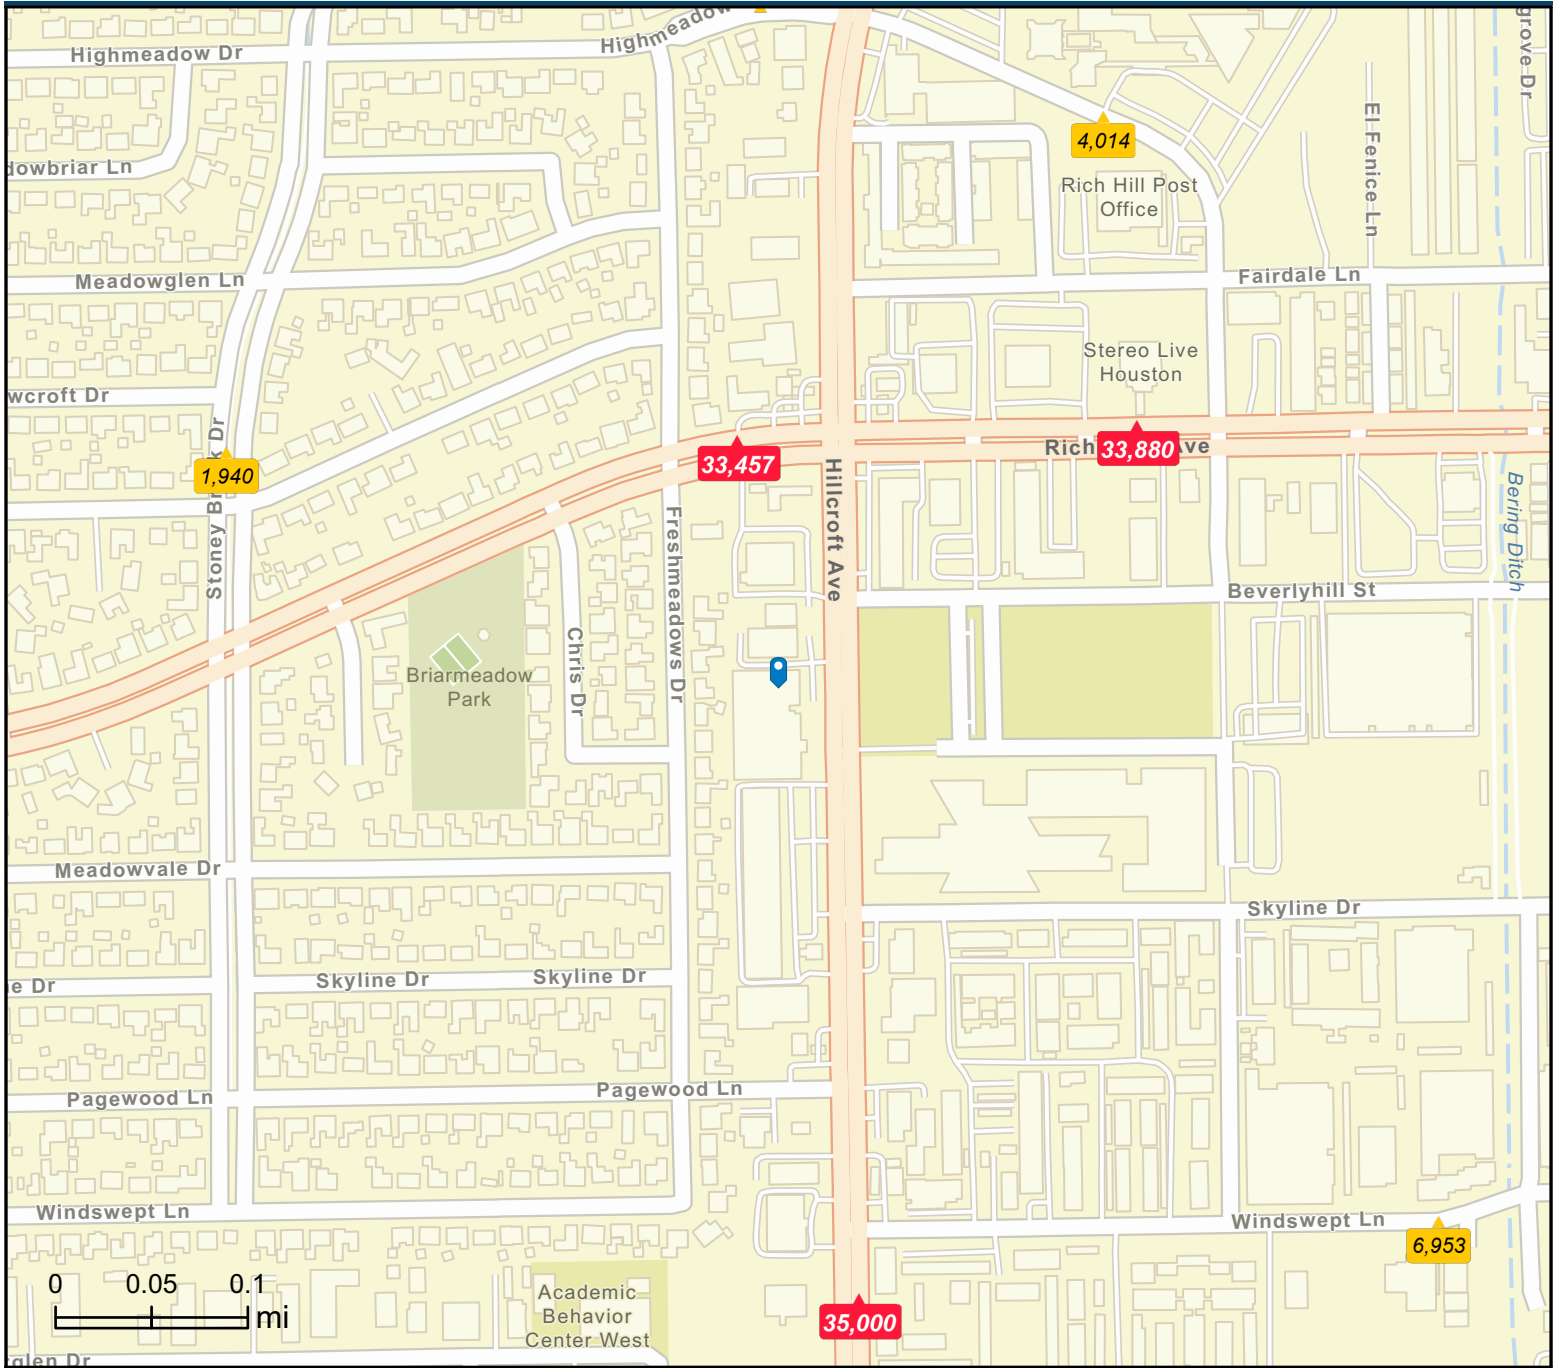

# Traffic Count Map - Close Up

3222 Hillcroft Ave, Houston, Texas, 77057  
Rings: 1, 3, 5 mile radii

Prepared by Esri  
Latitude: 29.72983  
Longitude: -95.50173

- Average Daily Traffic Volume**
- ▲ Up to 6,000 vehicles per day
  - ▲ 6,001 - 15,000
  - ▲ 15,001 - 30,000
  - ▲ 30,001 - 50,000
  - ▲ 50,001 - 100,000
  - ▲ More than 100,000 per day