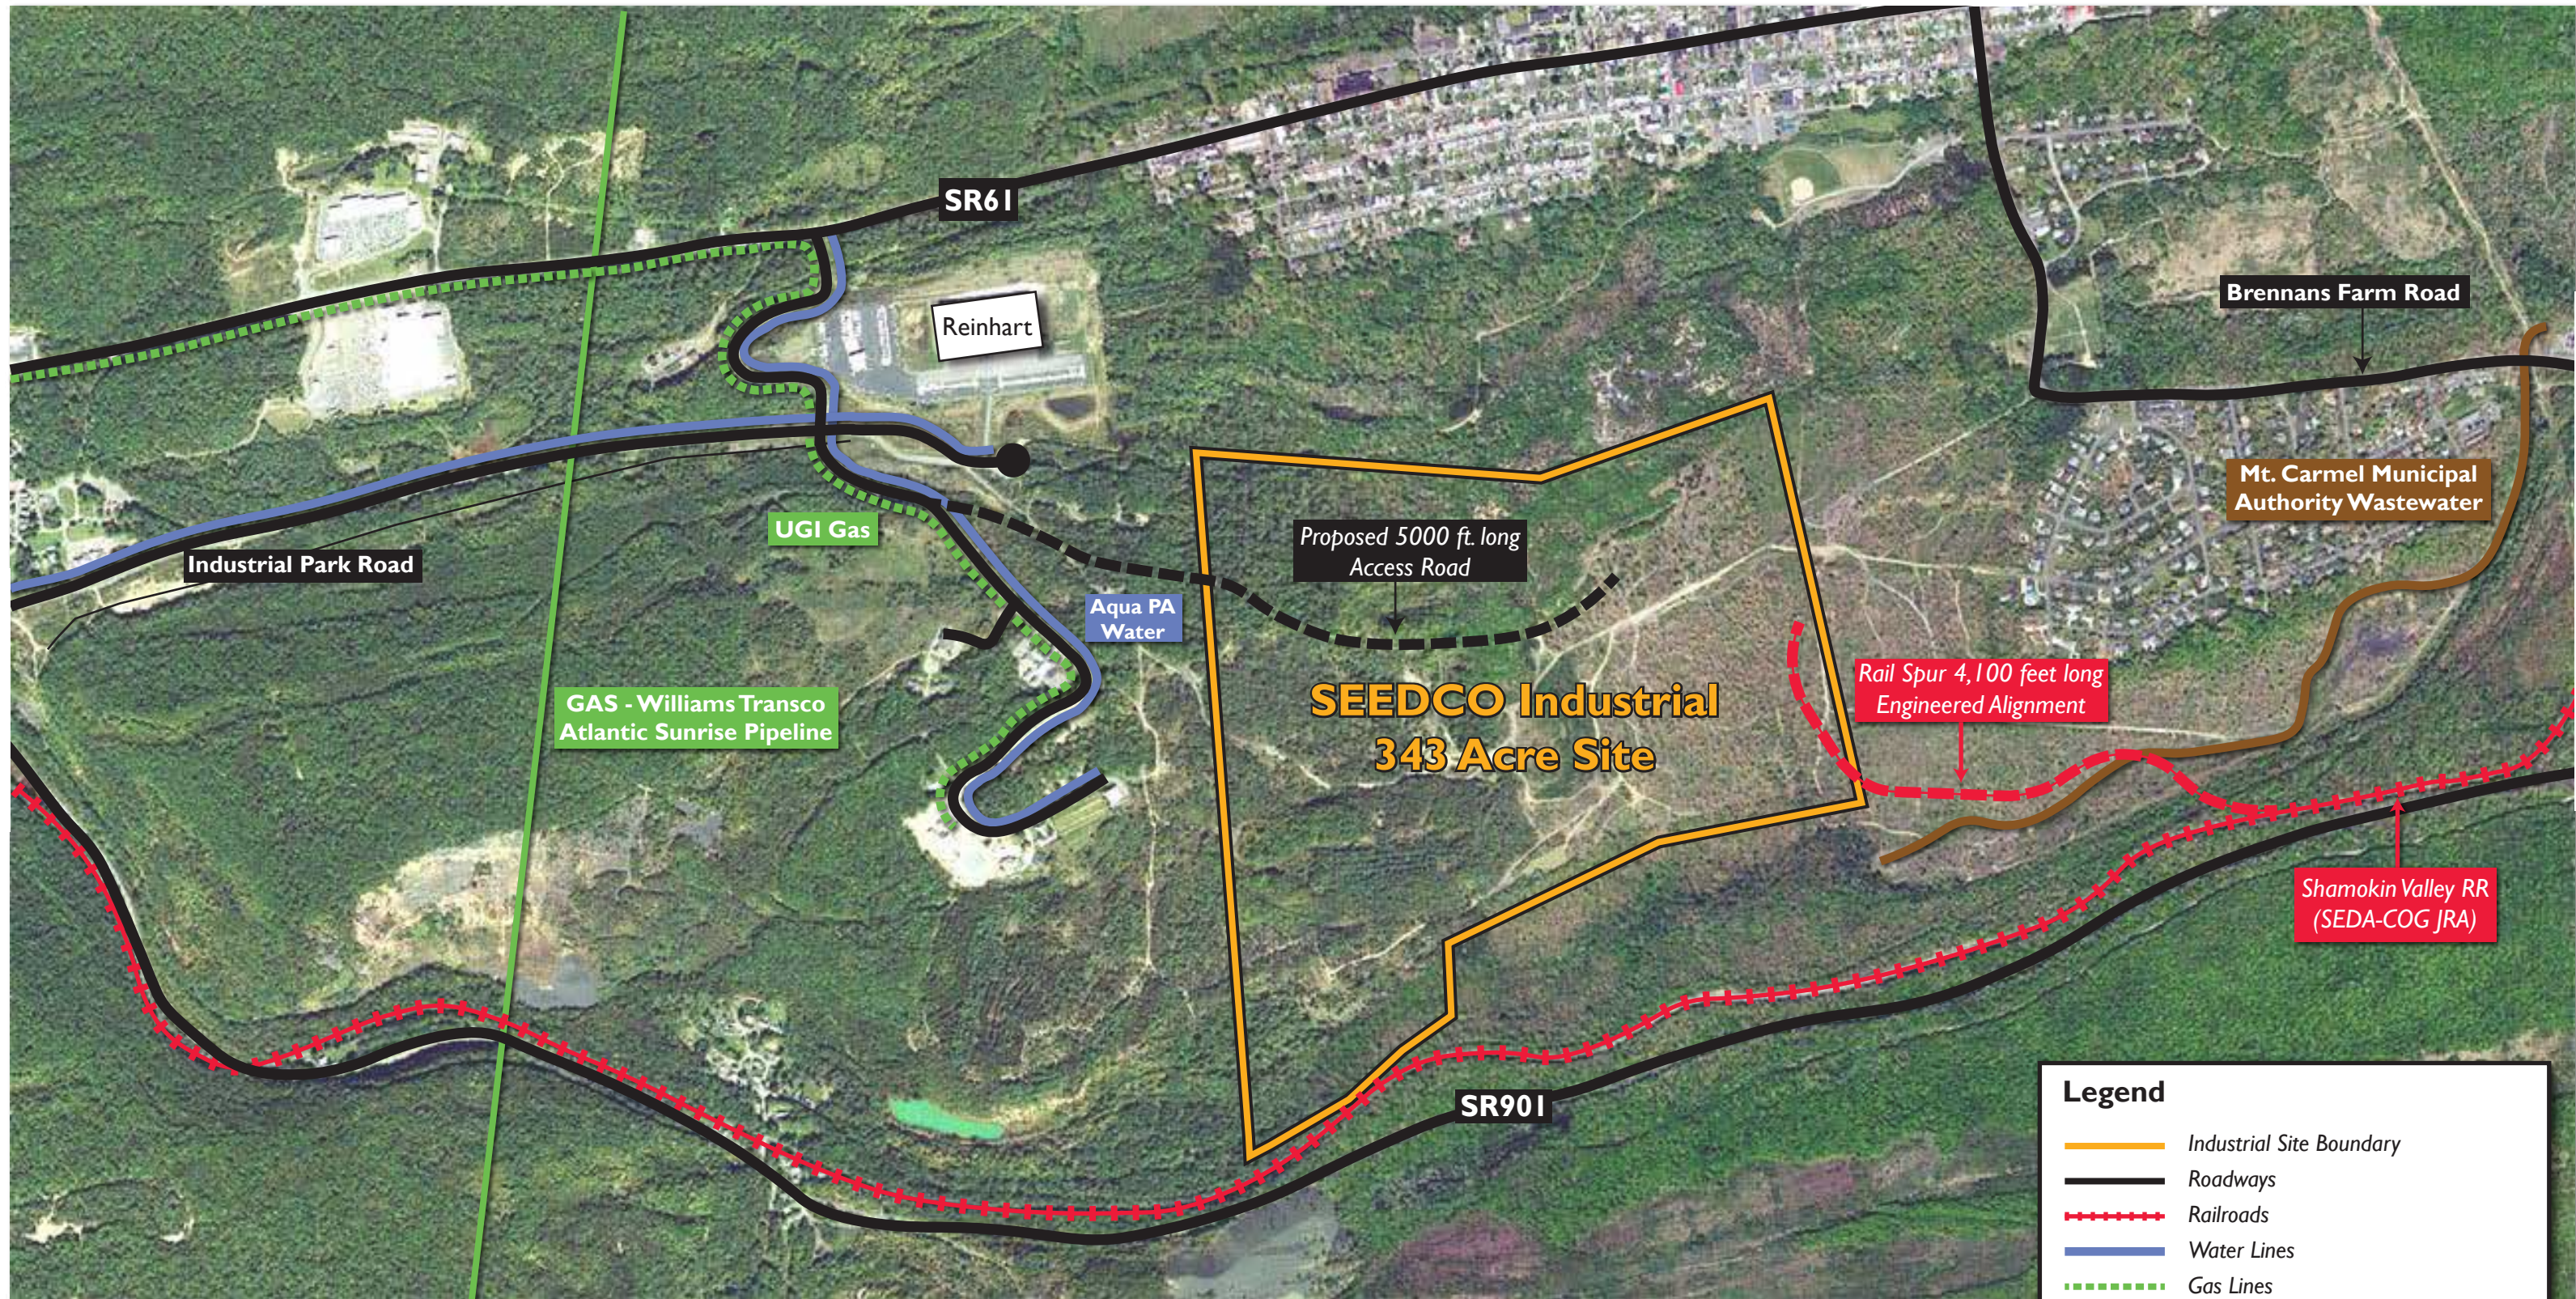

SEEDCO Industrial Site
 Mt. Carmel & Coal Townships, Northumberland County, PA

Legend

- Industrial Site Boundary
- Roadways
- - - Railroads
- Water Lines
- - - Gas Lines
- Gas Line - Atlantic Sunrise Pipeline
- Wastewater Line

1 inch = 1,000 feet

February 2019