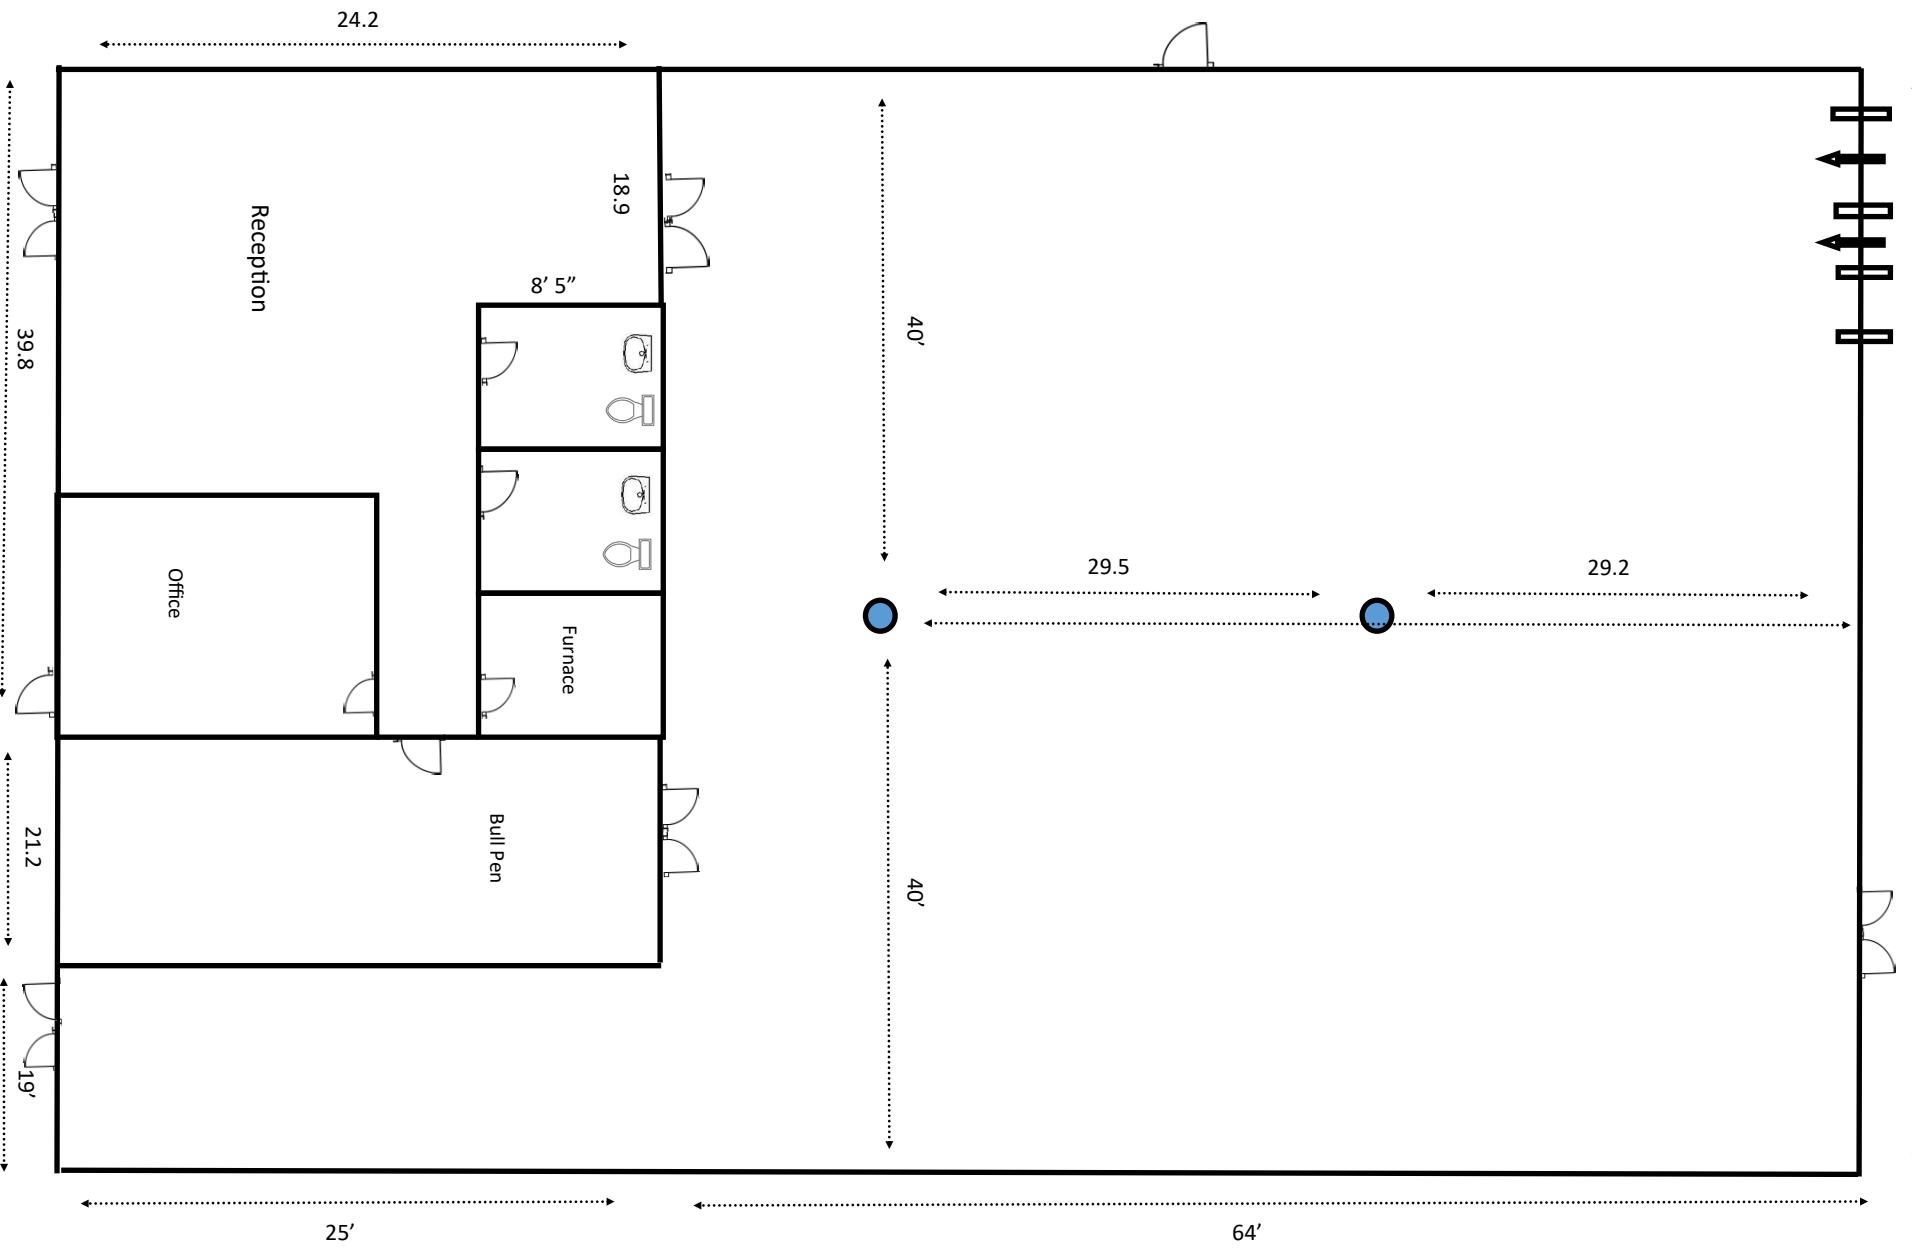

10 W by 12' H
OH door 8 x 8 Dock

80'

2524 Toledo Road, Elkhart IN

**20 - 22 Ft
Ceilings**

Drawing is representative of space. Measurements and scale may not be exact.