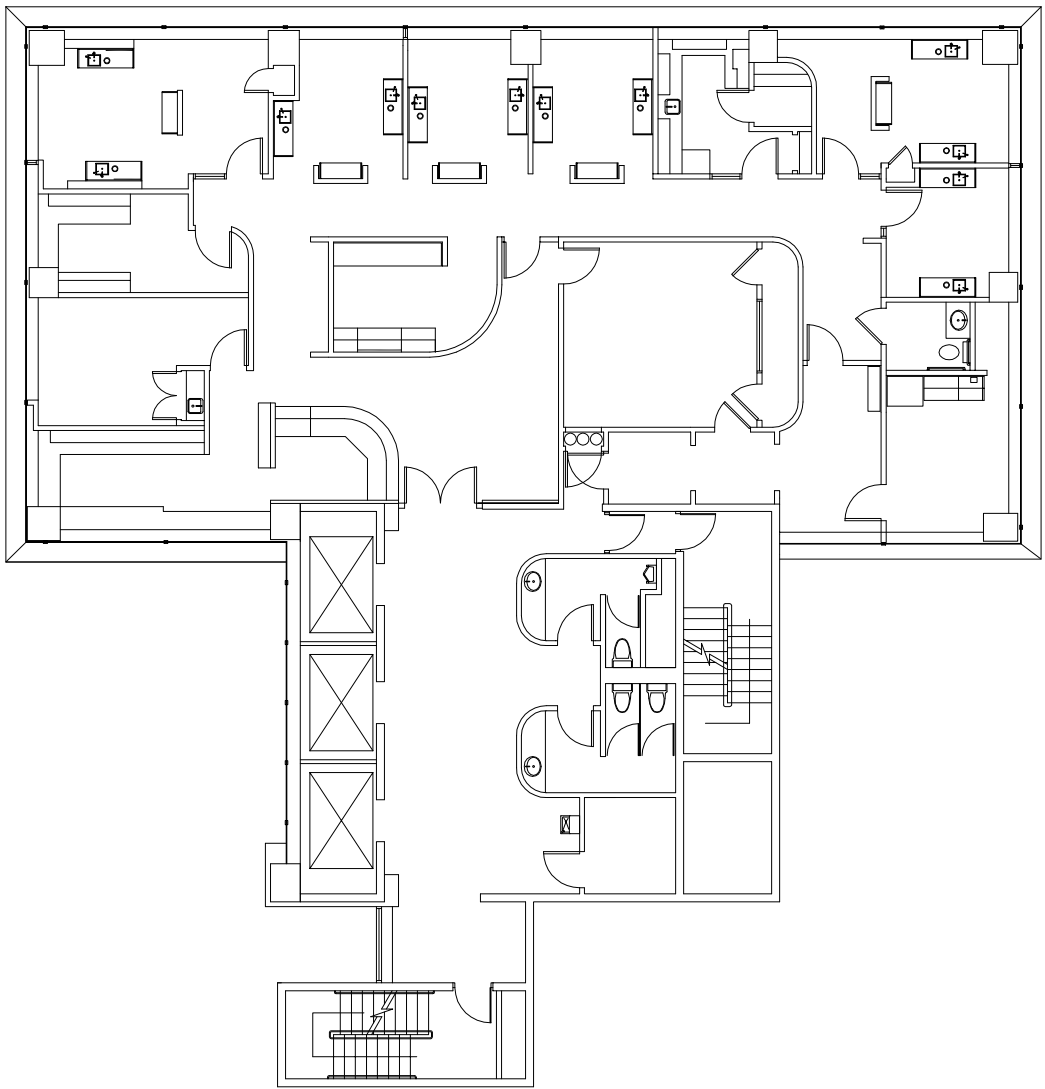

**11TH FLOOR  
 AS-BUILT**

PARK  
 TOWERS  
 11TH FLOOR  
 CASE &  
 ASSOCIATES

SCALE	1/16" = 1'-0"
FILE NAME	PT11AS
MANAGER	YW
DRAWN BY	YW

**A FLOOR PLAN**  
 SCALE: 1/16" = 1'-0"

NORTH

AS-BUILT  
 PLAN

**AS-11**