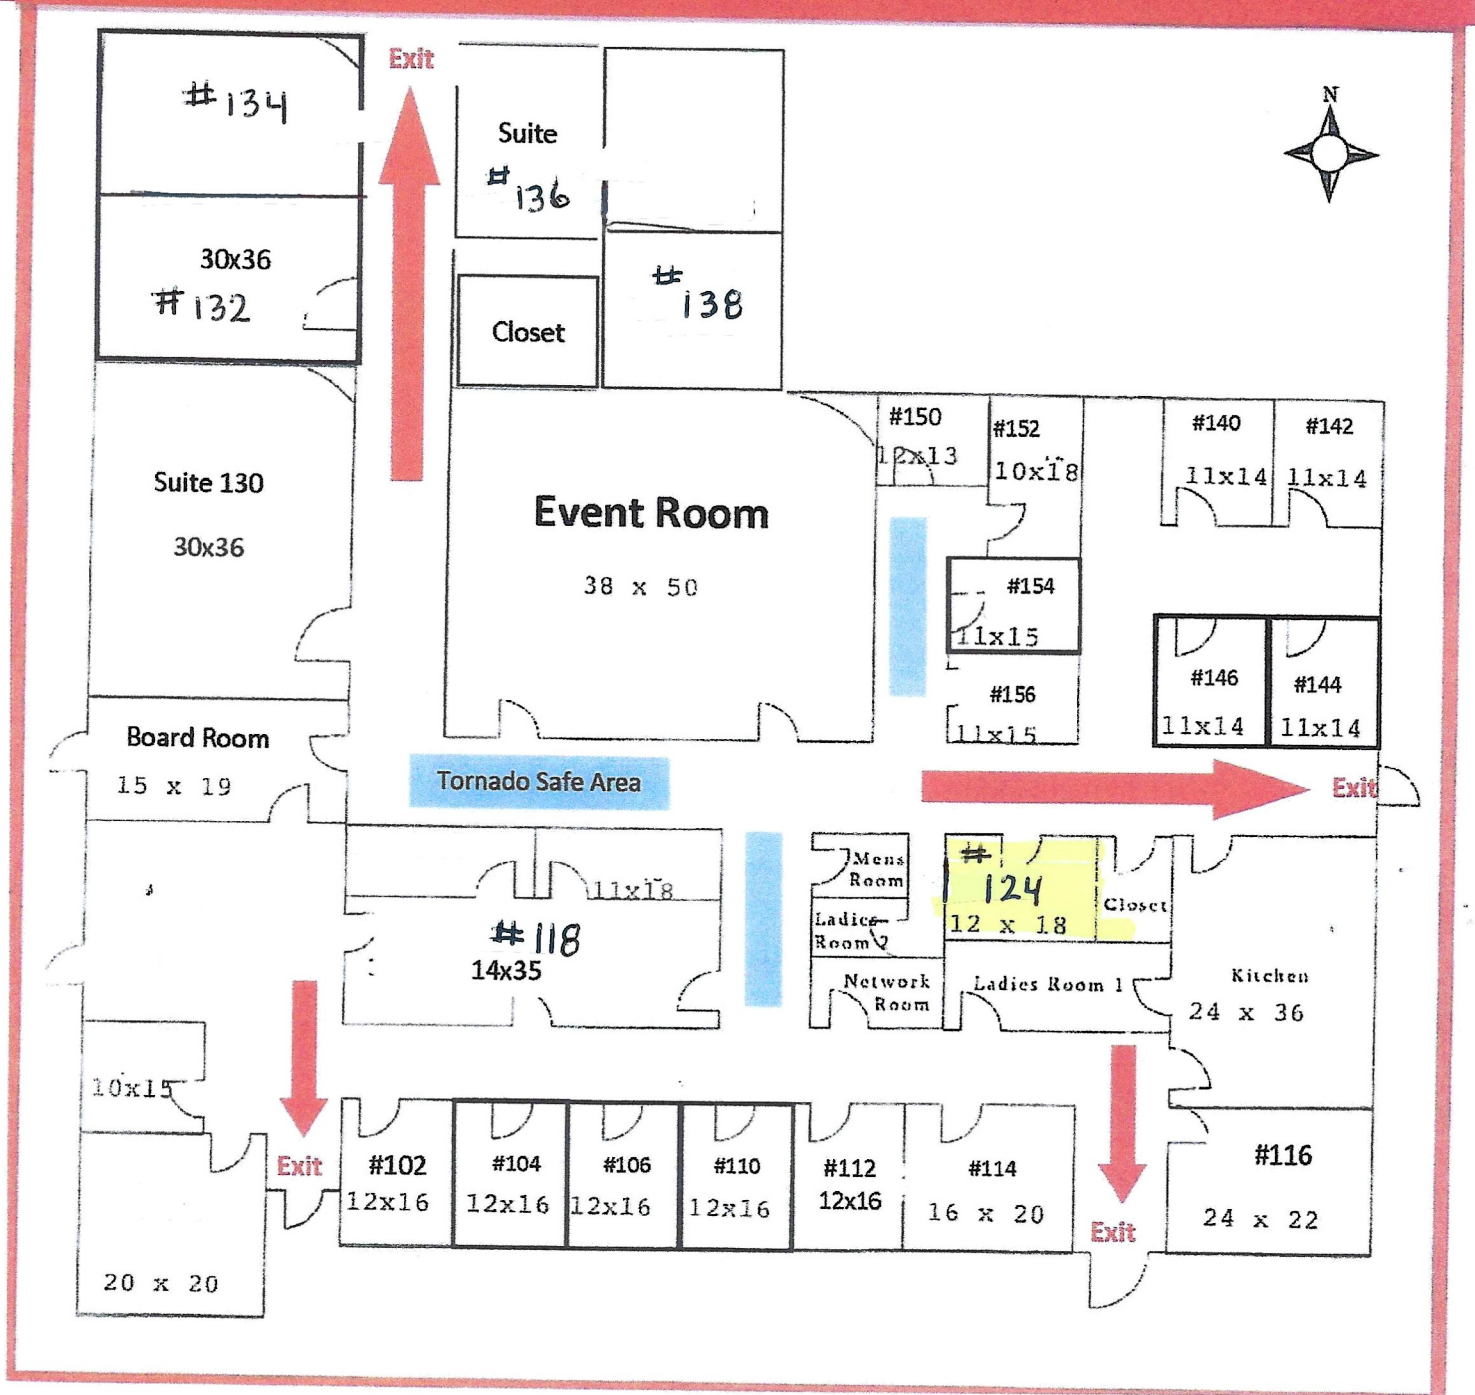

# Evacuation Plan

## 2401 Scott Ave

Tornado Safe Areas

Exits