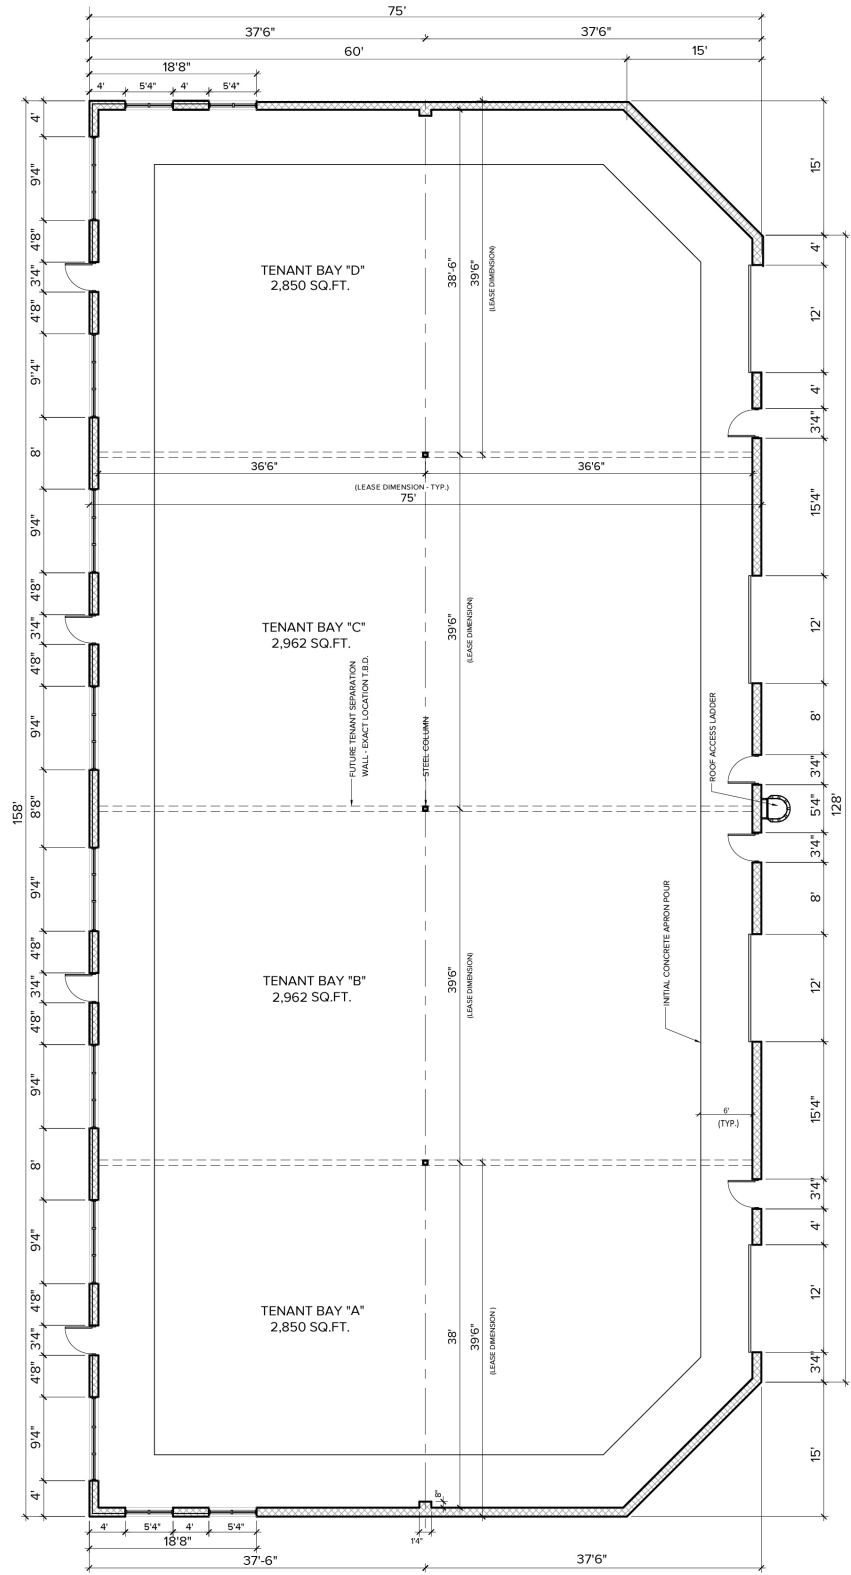

34417 ROSATI AVENUE
LIVONIA, MICHIGAN

**SIGNATURE
ASSOCIATES**
KNOW SIGNATURE | KNOW RESULTS

INDUSTRIAL FOR SALE OR LEASE
2,850 - 11,624 Square Feet Available

BRAND NEW CONSTRUCTION

PROPERTY FEATURES

- 2,850 - 11,624 square feet available for lease
- 19' clear height
- (2) 12' x 12', (2) 14' x 14' grade level doors
- 48 parking spaces
- Units can be leased together or separate
- 1000 amps, 120/208 volts, 3-phase power
- Lease Rate: \$15.00/sq. ft. Gross
- Sale Price: Contact Brokers

34417 Rosati Avenue – Livonia, Michigan

Industrial For Sale or Lease

2,850 – 11,624
Square Feet
AVAILABLE

Floor Plan

For more information, please contact:

DRAKE FILIPPIS
(248) 799 3161
dfilippis@signatureassociates.com