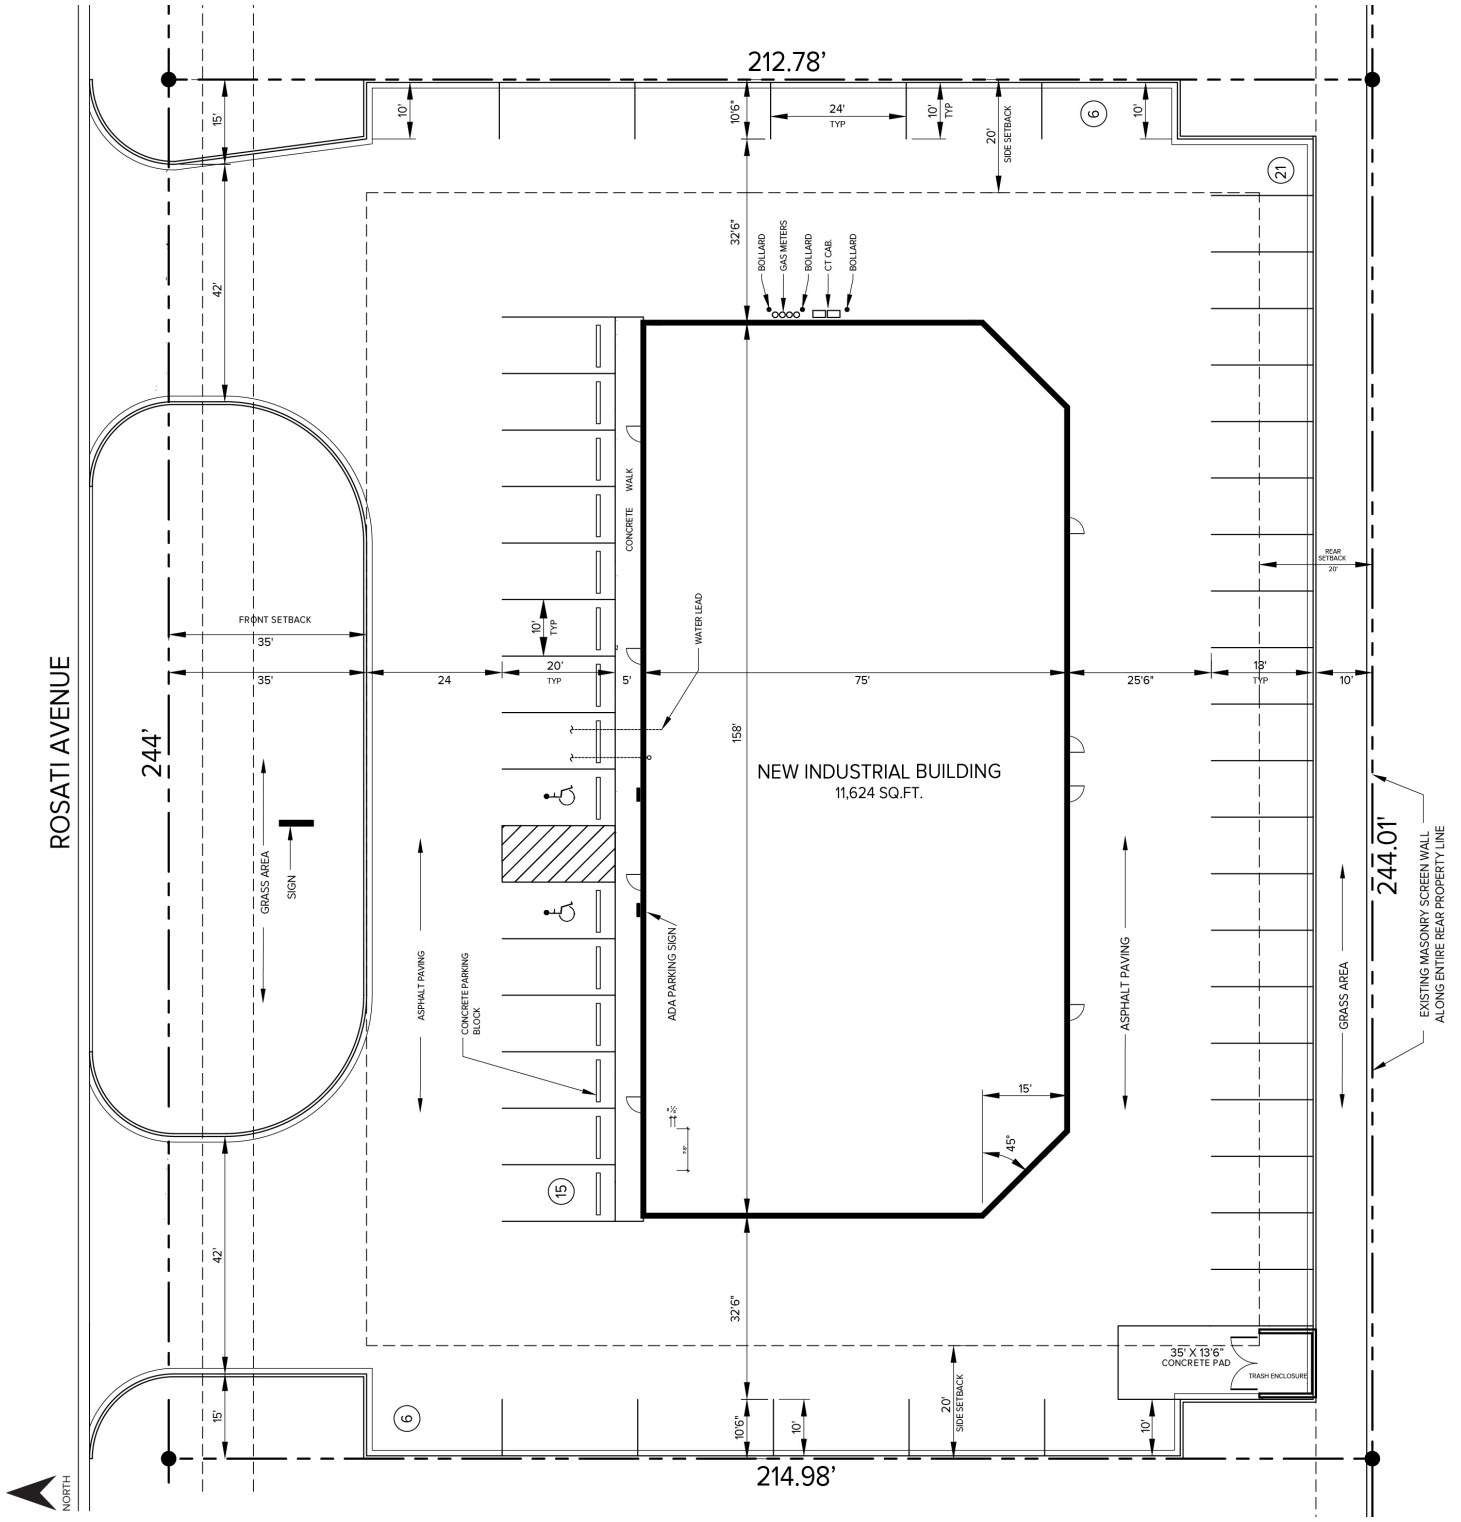

34417 Rosati Avenue – Livonia, Michigan

Industrial For Sale or Lease

2,850 – 11,624
Square Feet
AVAILABLE

Site Plan

For more information, please contact:

DRAKE FILIPPIS
(248) 799 3161
dfilippis@signatureassociates.com

ALEX TIMMIS
(248) 359 0623
atimmis@signatureassociates.com

SIGNATURE ASSOCIATES
One Towne Square, Suite 1200
Southfield, MI 48076
www.signatureassociates.com

Information is subject to verification and no liability for errors or omissions is assumed. Price is subject to change and listing withdrawal.