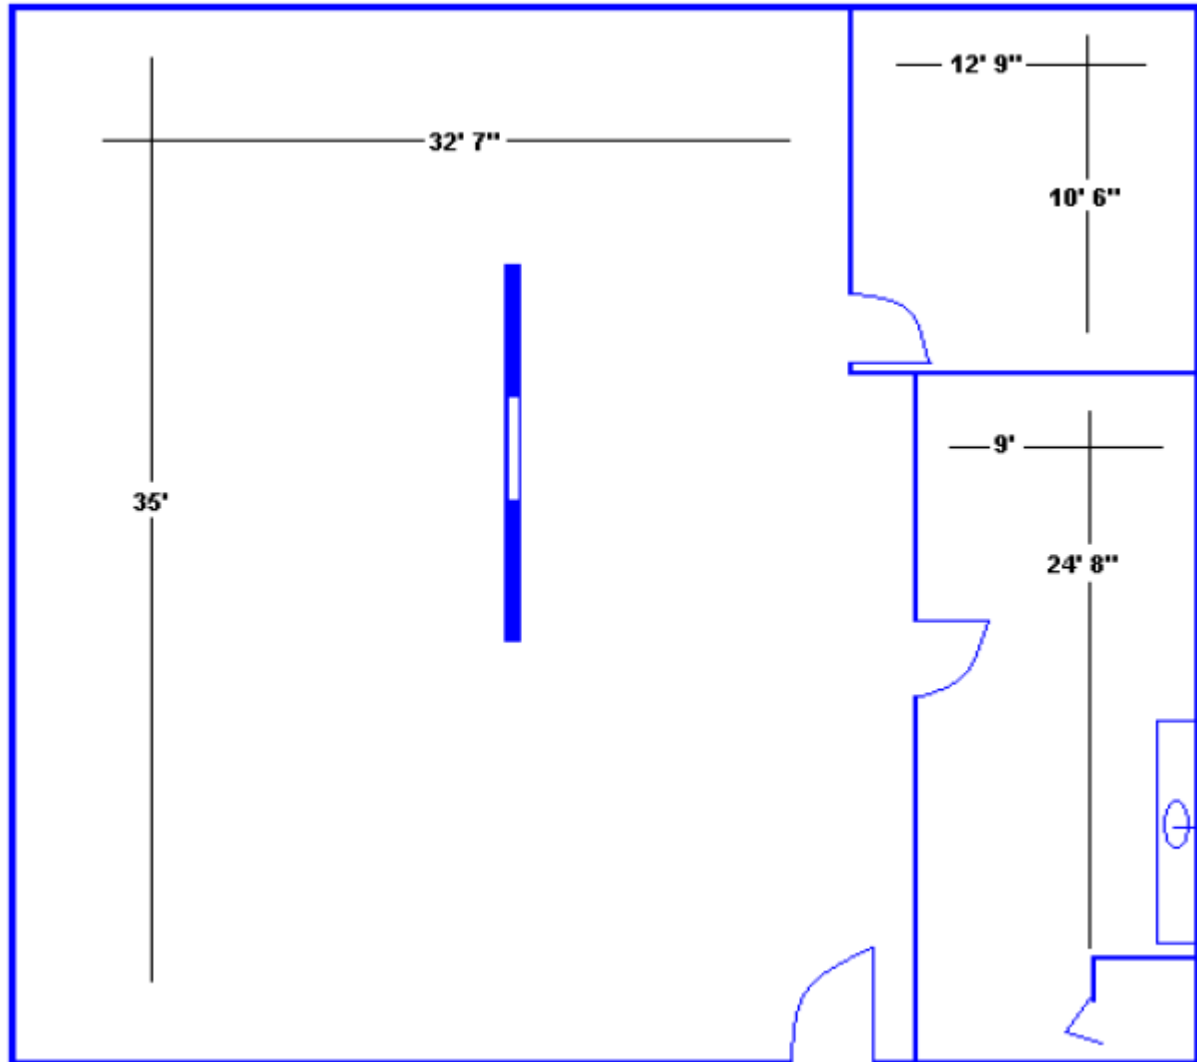

Meadowview Crossing

Morehead Building
2302 W. Meadowview Rd.

Suite #104
1,792 rsf

AMERICAN CAPITAL PROPERTIES

For more information and to arrange a tour contact:
Teresa McKoy, Property Manager

(336) 676-5455 or (336) 880-7382