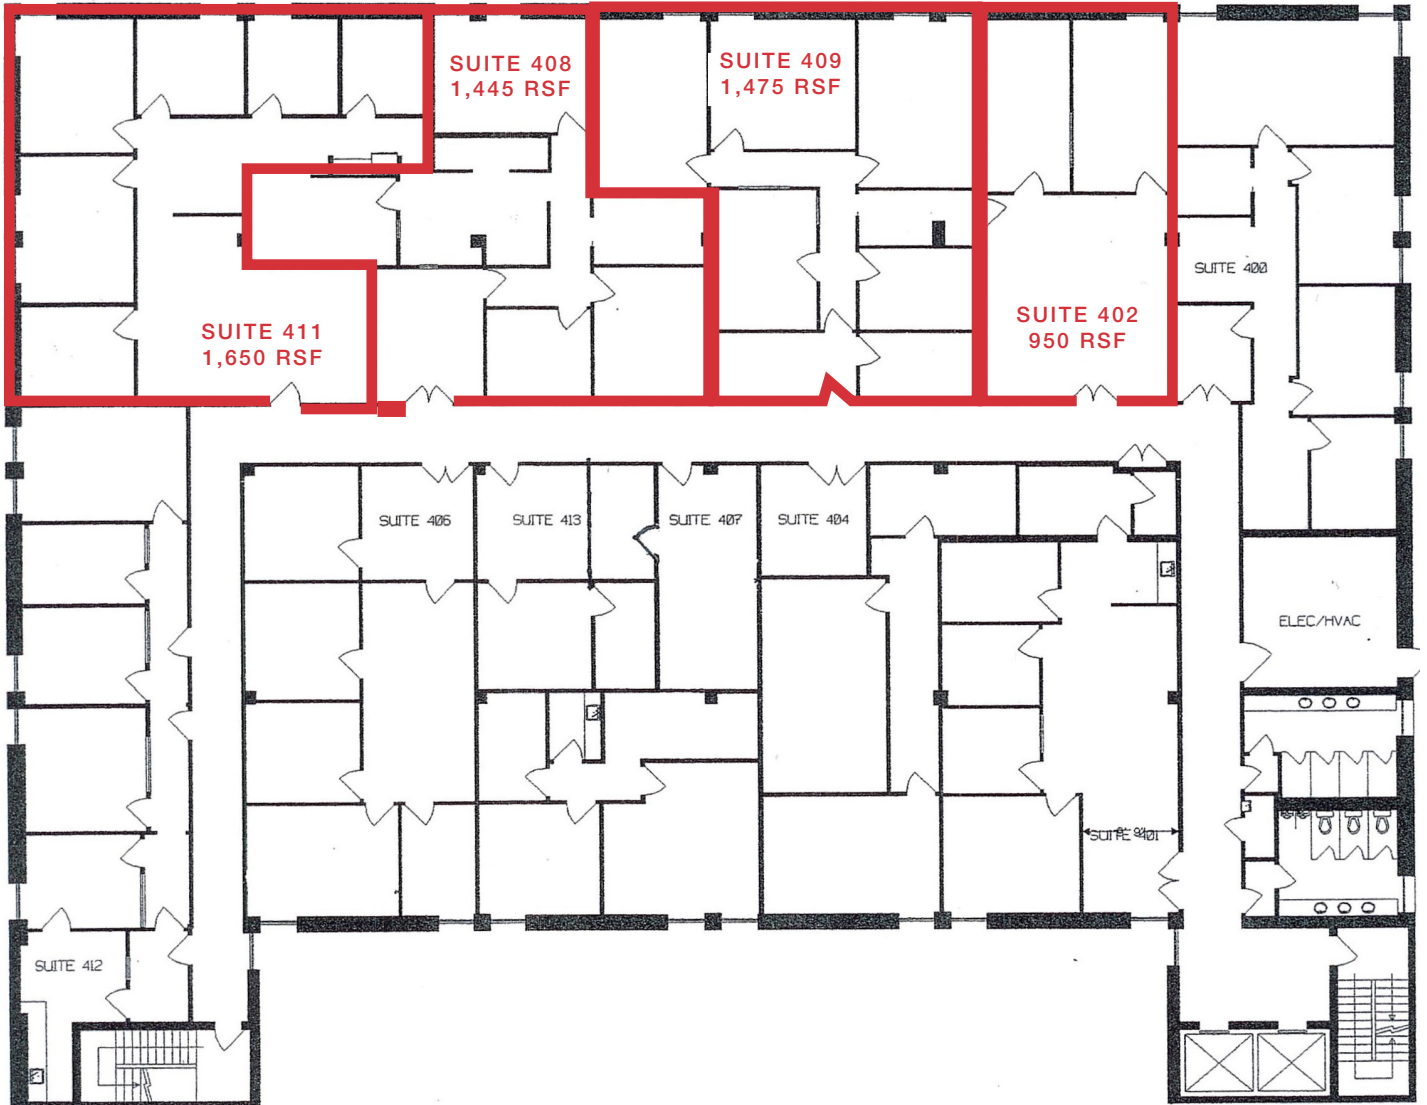

Floor Plan - Fourth Floor

8603 South Dixie Highway | Miami, FL 33143

Suite 402 - 900 RSF

Suite 408 - 1,445 RSF

Suite 409 - 1,475 RSF

Suite 411 - 1,650 RSF

For More Information

John Erixon

+1 786 533 1241

jerixon@naimiami.com

9655 South Dixie Highway, Suite 300, Miami, FL 33156

+1 305 938 4000

naimia-ftl.com

NO WARRANTY OR REPRESENTATION, EXPRESS OR IMPLIED, IS MADE AS TO THE ACCURACY OF THE INFORMATION CONTAINED HEREIN, AND THE SAME IS SUBMITTED SUBJECT TO ERRORS, OMISSIONS, CHANGE OF PRICE, RENTAL OR OTHER CONDITIONS, PRIOR SALE, LEASE OR FINANCING, OR WITHDRAWAL WITHOUT NOTICE, AND OF ANY SPECIAL LISTING CONDITIONS IMPOSED BY OUR PRINCIPALS NO WARRANTIES OR REPRESENTATIONS ARE MADE AS TO THE CONDITION OF THE PROPERTY OR ANY HAZARDS CONTAINED THEREIN ARE ANY TO BE IMPLIED.