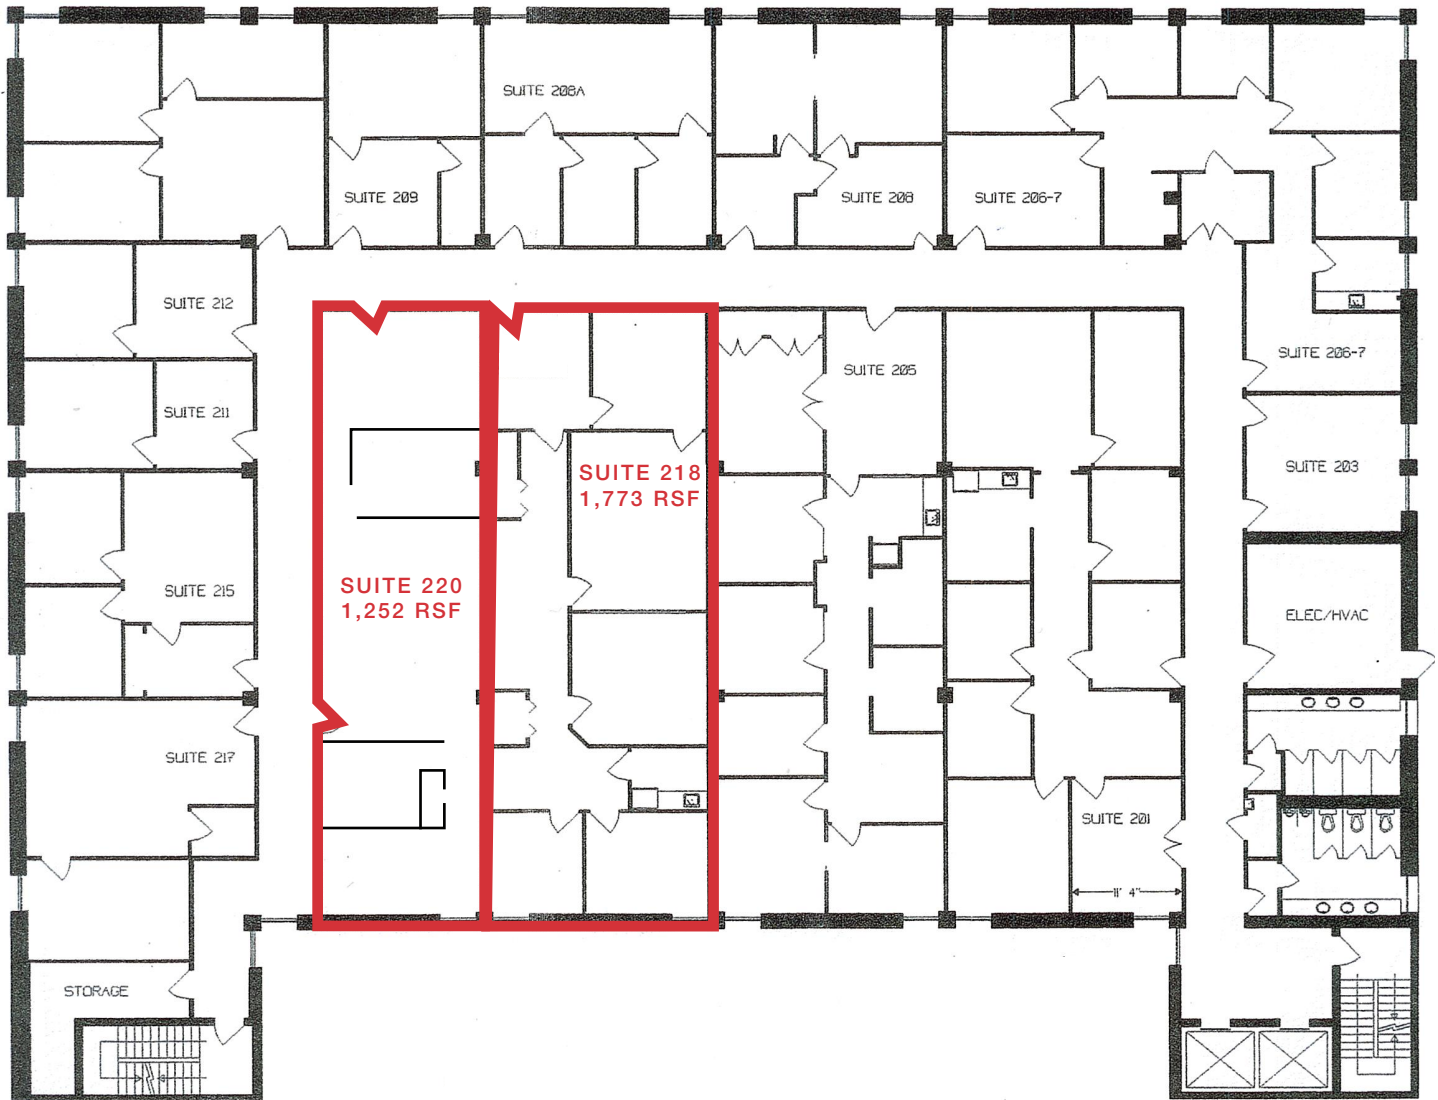

Availabilities

Second Floor

Suite 218	1,773 RSF	Available Now
Suite 220	1,251 RSF	Available Now

Fourth Floor

Suite 402	950 RSF	Available Now
Suite 408	1,445 RSF	Available Now
Suite 409	1,475 RSF	Available Now
Suite 411	1,650 RSF	Available Now

Floor Plan - Second Floor

8603 South Dixie Highway | Miami, FL 33143

Suite 218 - 1,773 RSF

Suite 220 - 1,251 RSF

Floor Plan - Fourth Floor

8603 South Dixie Highway | Miami, FL 33143

Suite 402 - 900 RSF

Suite 408 - 1,445 RSF