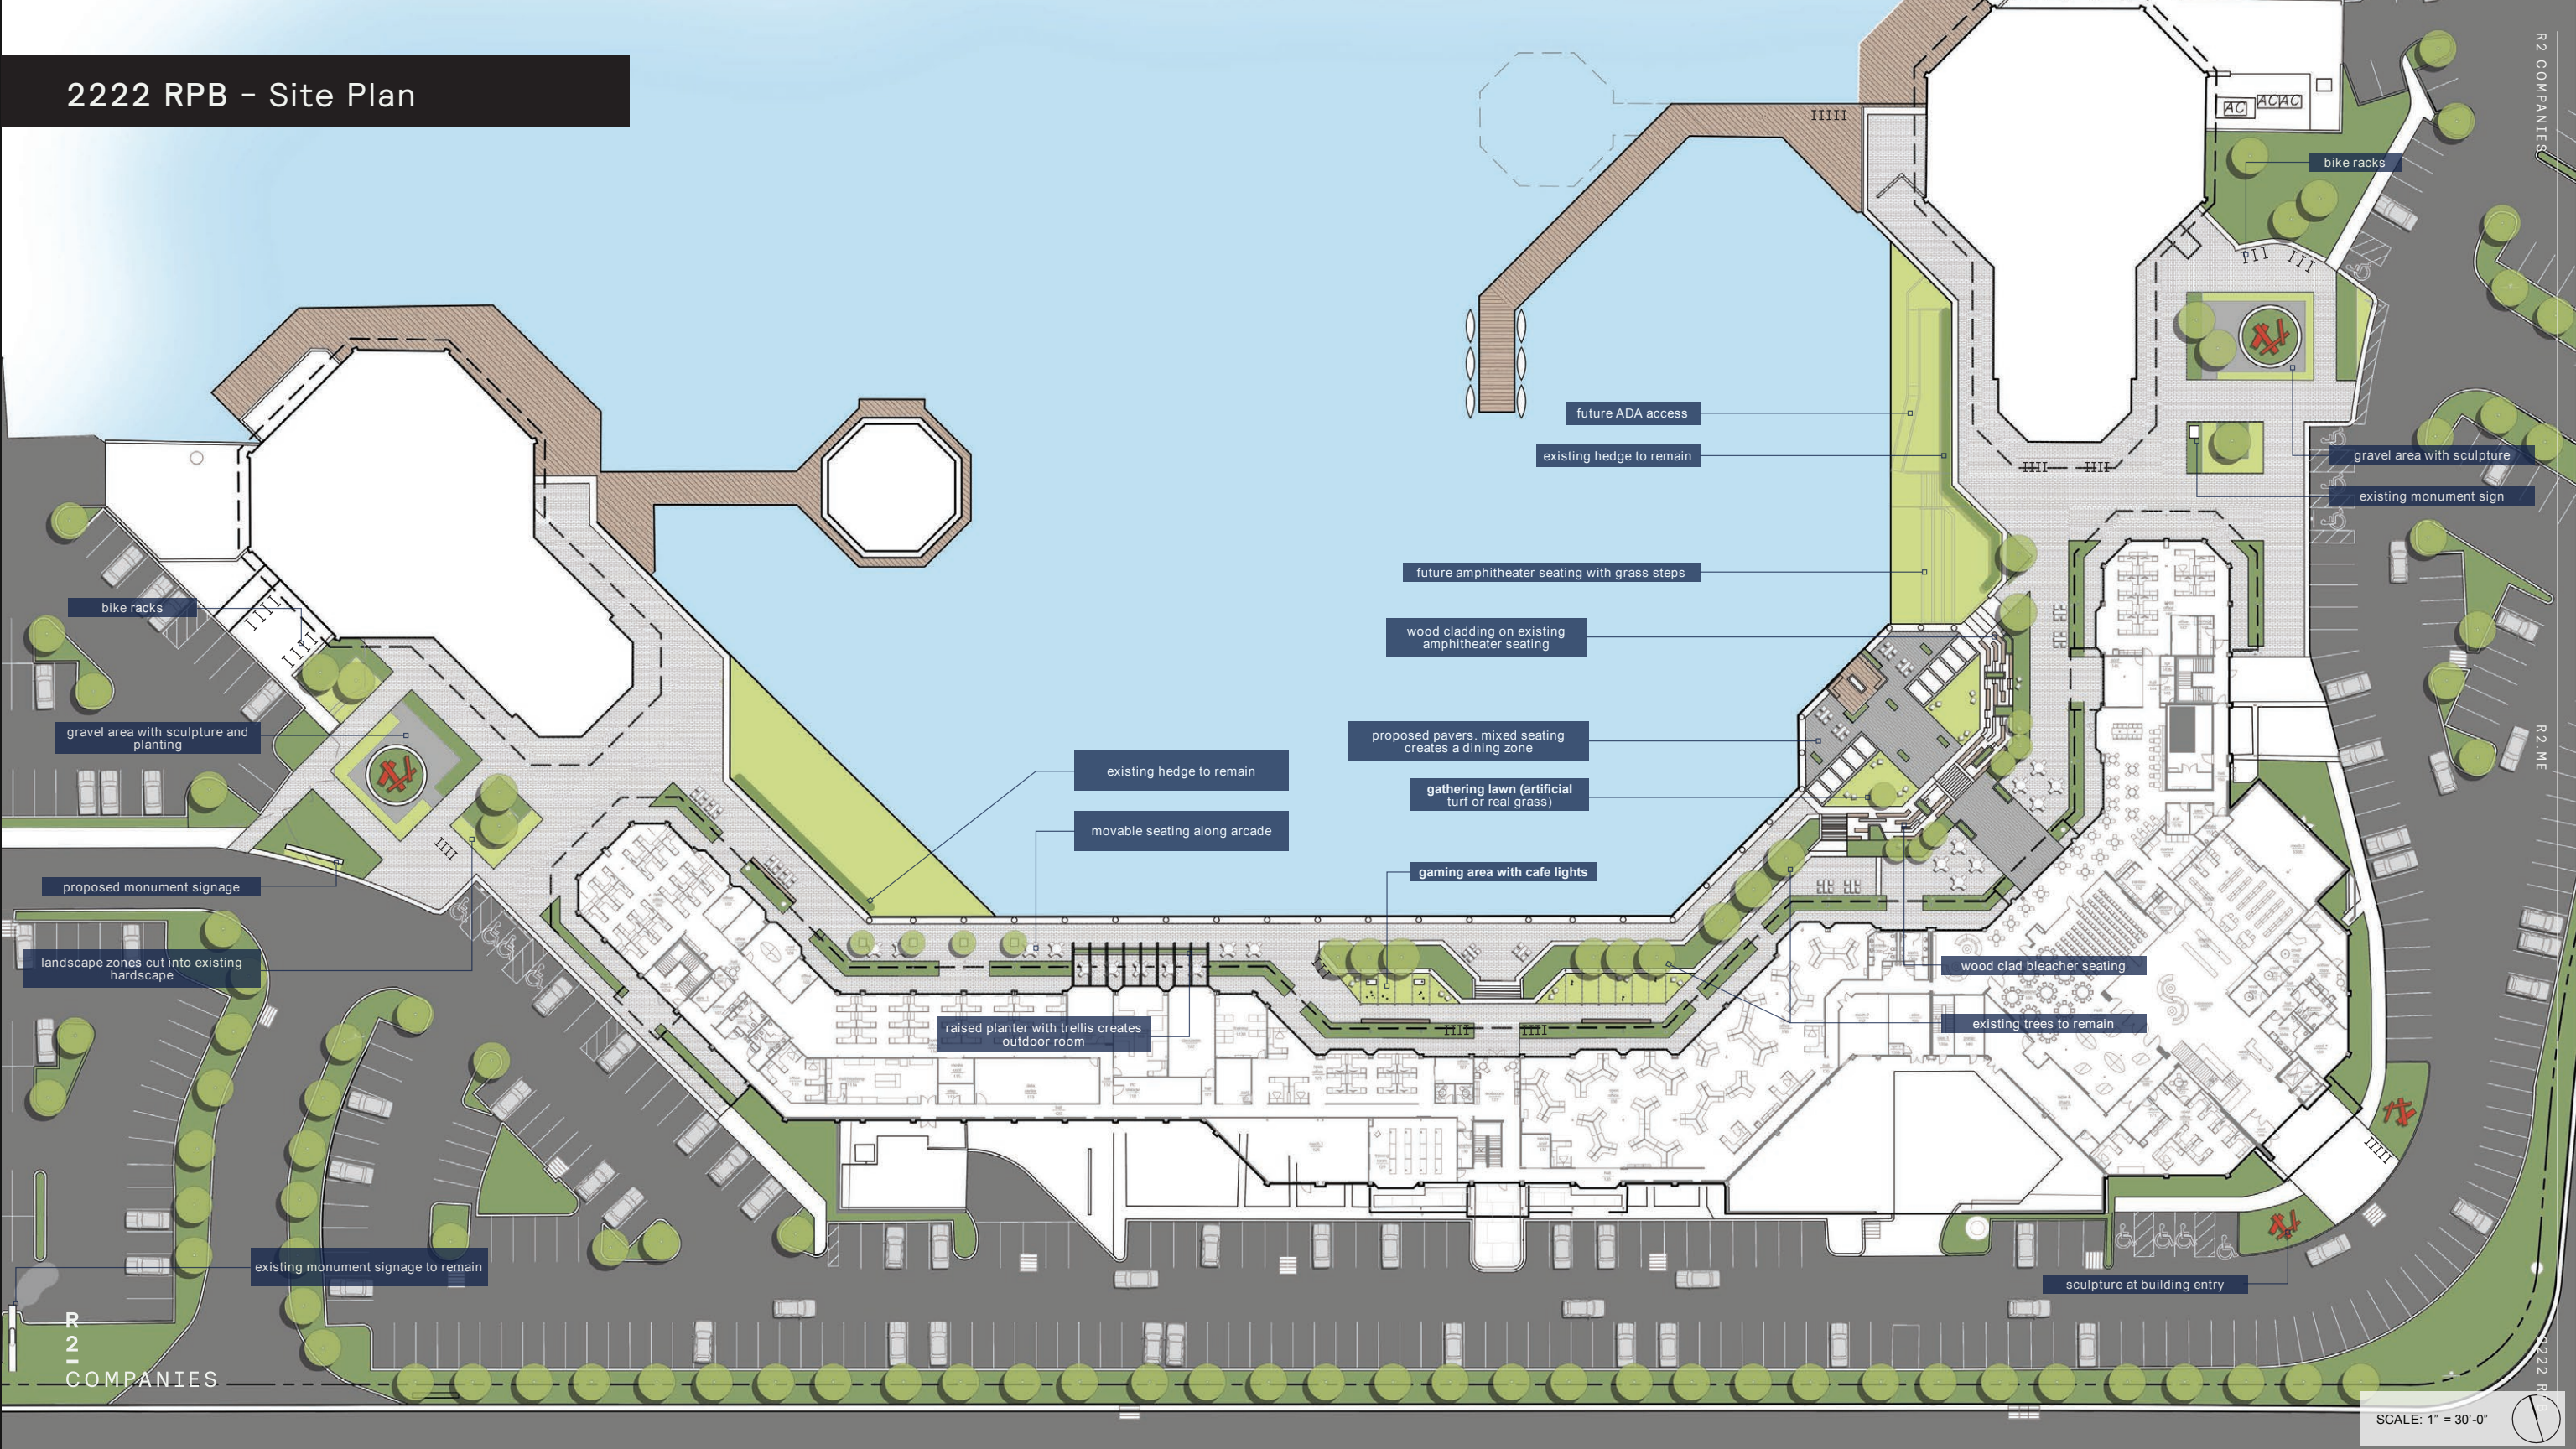

2222 RPB

2222 RPB - Site Plan

bike racks

gravel area with sculpture and planting

proposed monument signage

landscape zones cut into existing hardscape

existing monument signage to remain

raised planter with trellis creates outdoor room

existing hedge to remain

movable seating along arcade

wood cladding on existing amphitheater seating

proposed pavers, mixed seating creates a dining zone

gathering lawn (artificial turf or real grass)

gaming area with cafe lights

future ADA access

existing hedge to remain

future amphitheater seating with grass steps

bike racks

gravel area with sculpture

existing monument sign

wood clad bleacher seating

existing trees to remain

sculpture at building entry

R
2
|