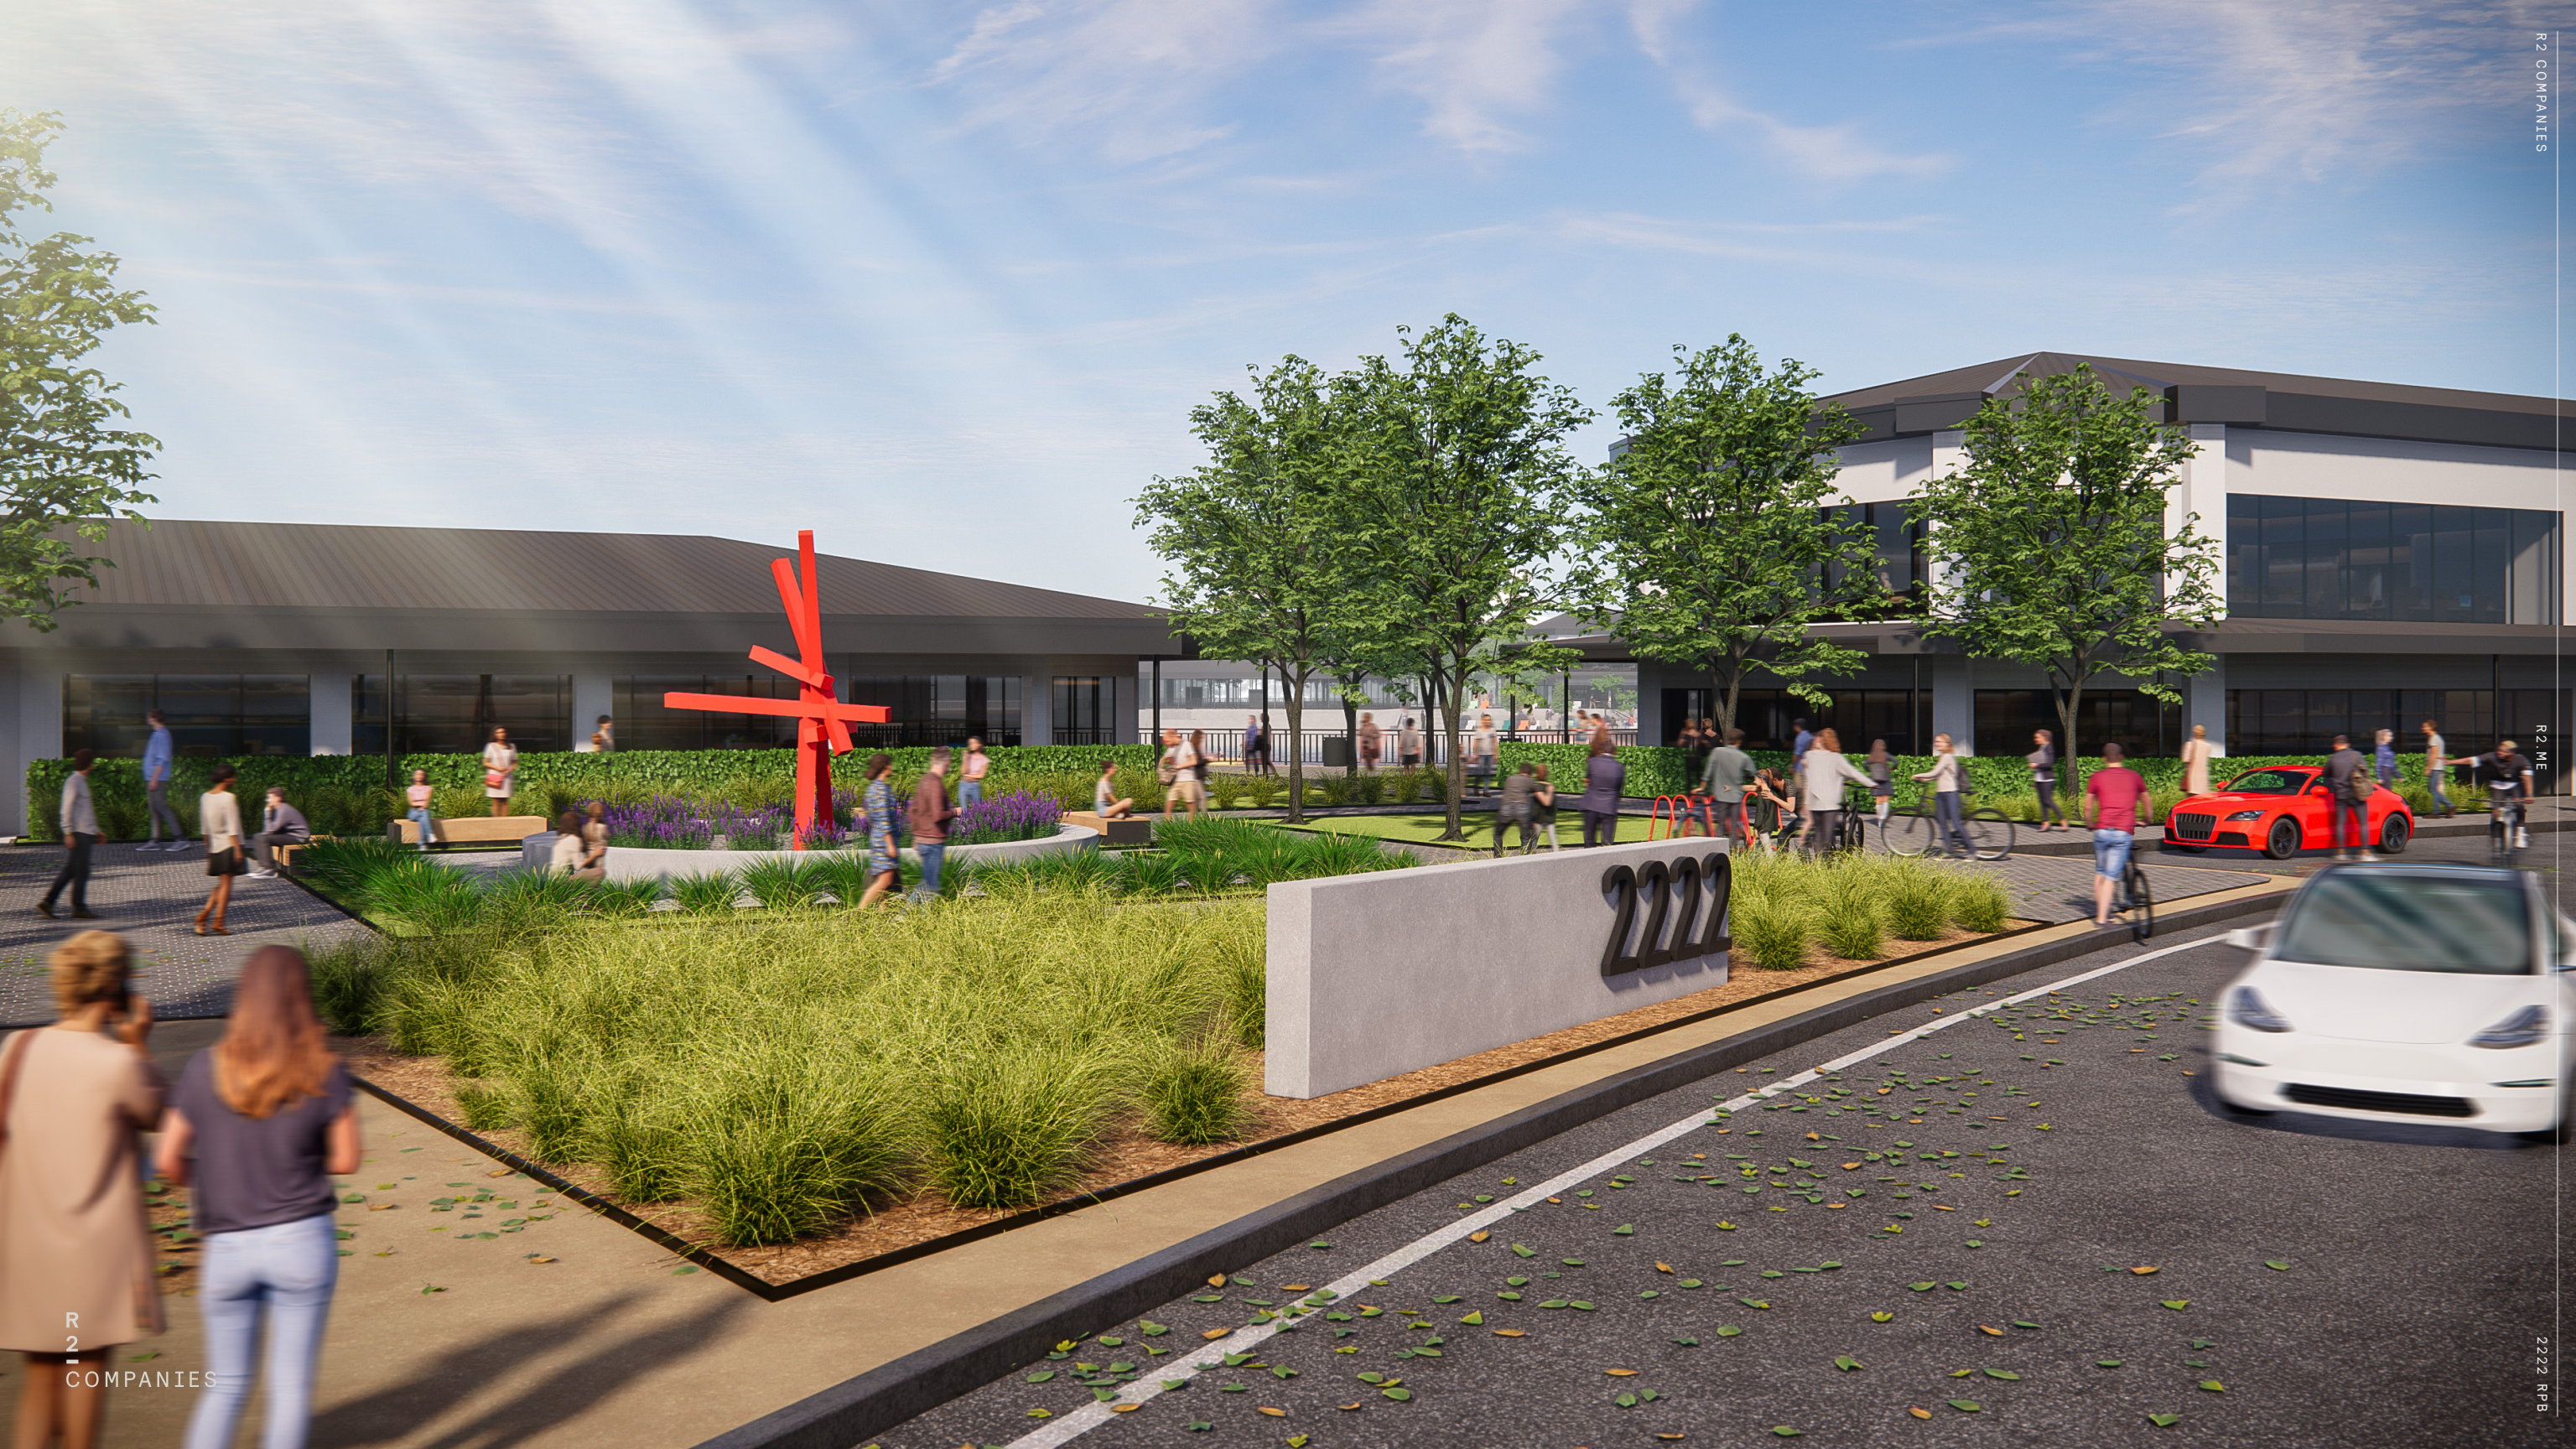

2222 RPB

2222 RPB - Site Plan

bike racks

gravel area with sculpture and planting

proposed monument signage

landscape zones cut into existing hardscape

existing monument signage to remain

raised planter with trellis creates outdoor room

existing hedge to remain

movable seating along arcade

wood cladding on existing amphitheater seating

proposed pavers, mixed seating creates a dining zone

gathering lawn (artificial turf or real grass)

gaming area with cafe lights

future ADA access

existing hedge to remain

future amphitheater seating with grass steps

bike racks

gravel area with sculpture

existing monument sign

wood clad bleacher seating

existing trees to remain

sculpture at building entry

R
2
|