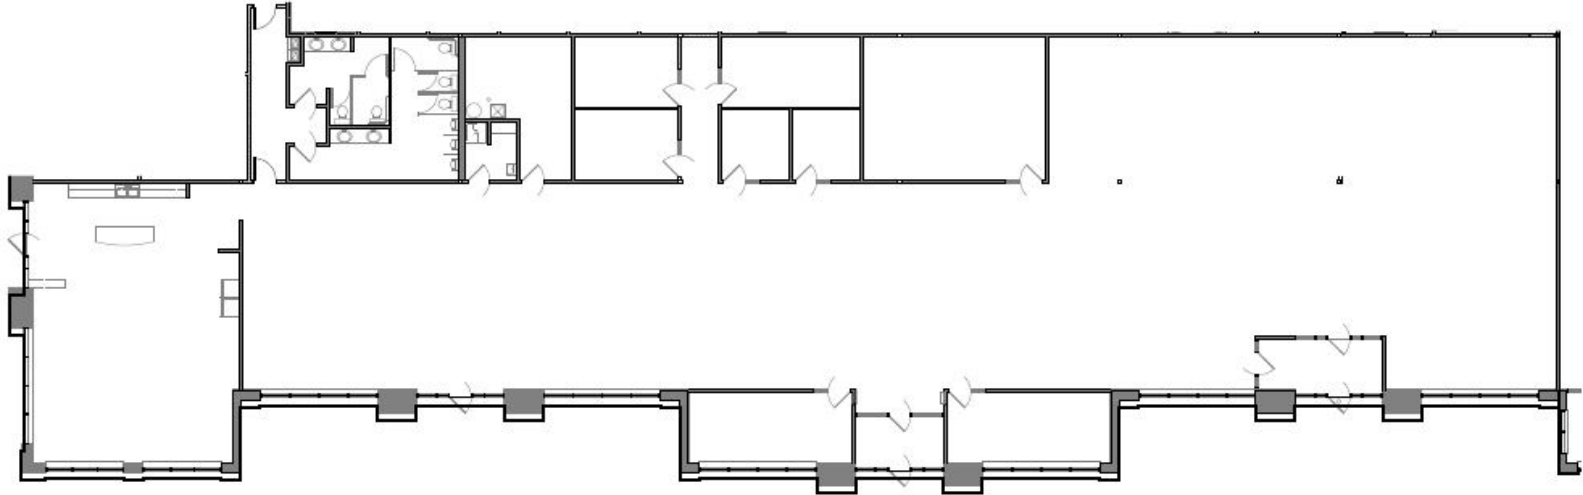

Available sublet floor plan

11,131 sf

Floor Plan
Scale: 1/16"=1'-0"