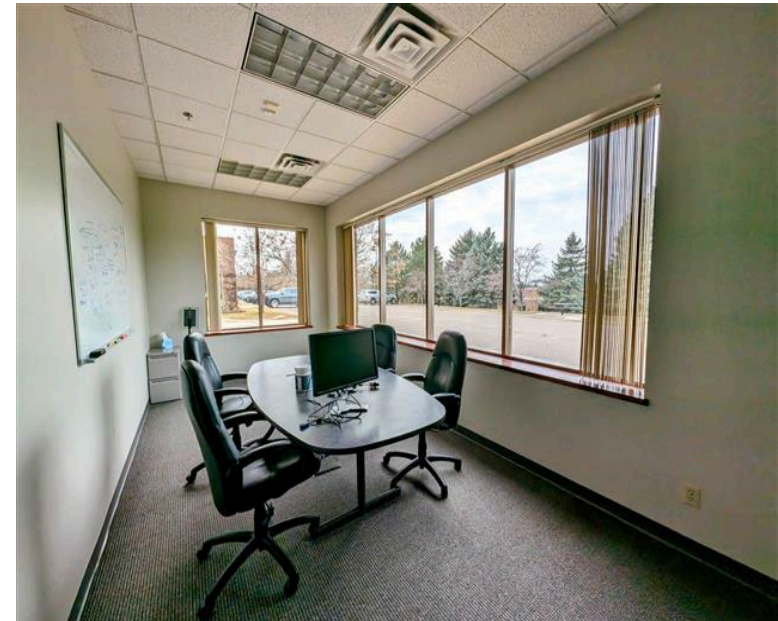

Space Highlights

Furniture included

11,131 rsf
Available immediately

Negotiable rate

Mark Evenson

Principal

612.913.5641

mark.evenson@avisonyoung.com

Kate Gillette

Senior Vice President

612.913.5650

Kate.gillette@avisonyoung.com

**AVISON
YOUNG**