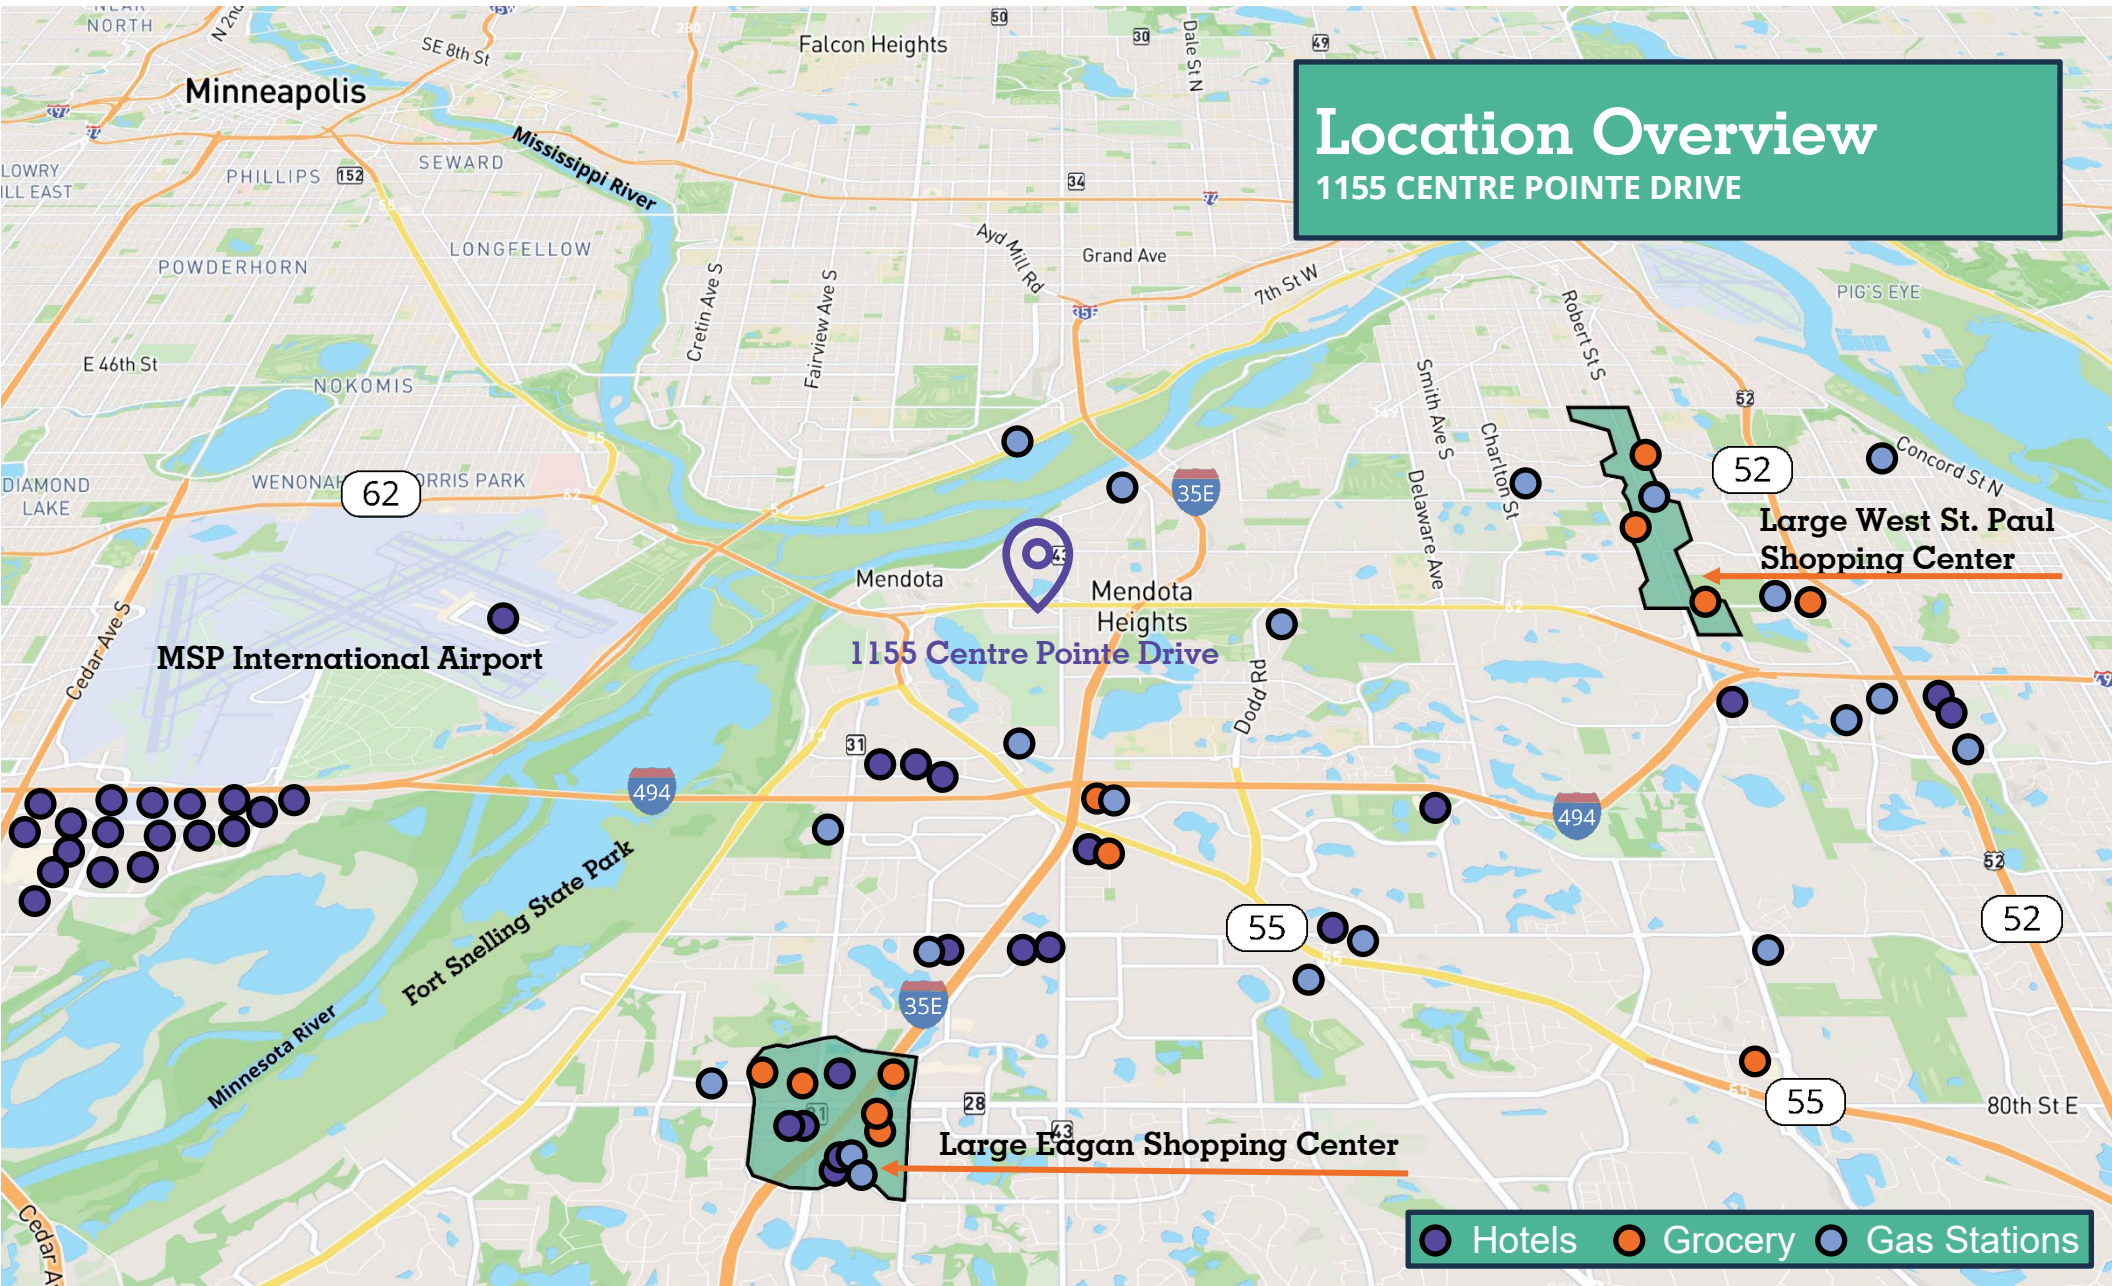

612.913.5650

Kate.gillette@avisonyoung.com

**AVISON
YOUNG**

Location Overview

1155 CENTRE POINTE DRIVE

Mark Evenson
Principal
612.913.5641
mark.evenson@avisonyoung.com

Kate Gillette
Senior Vice President
612.913.5650
Kate.gillette@avisonyoung.com