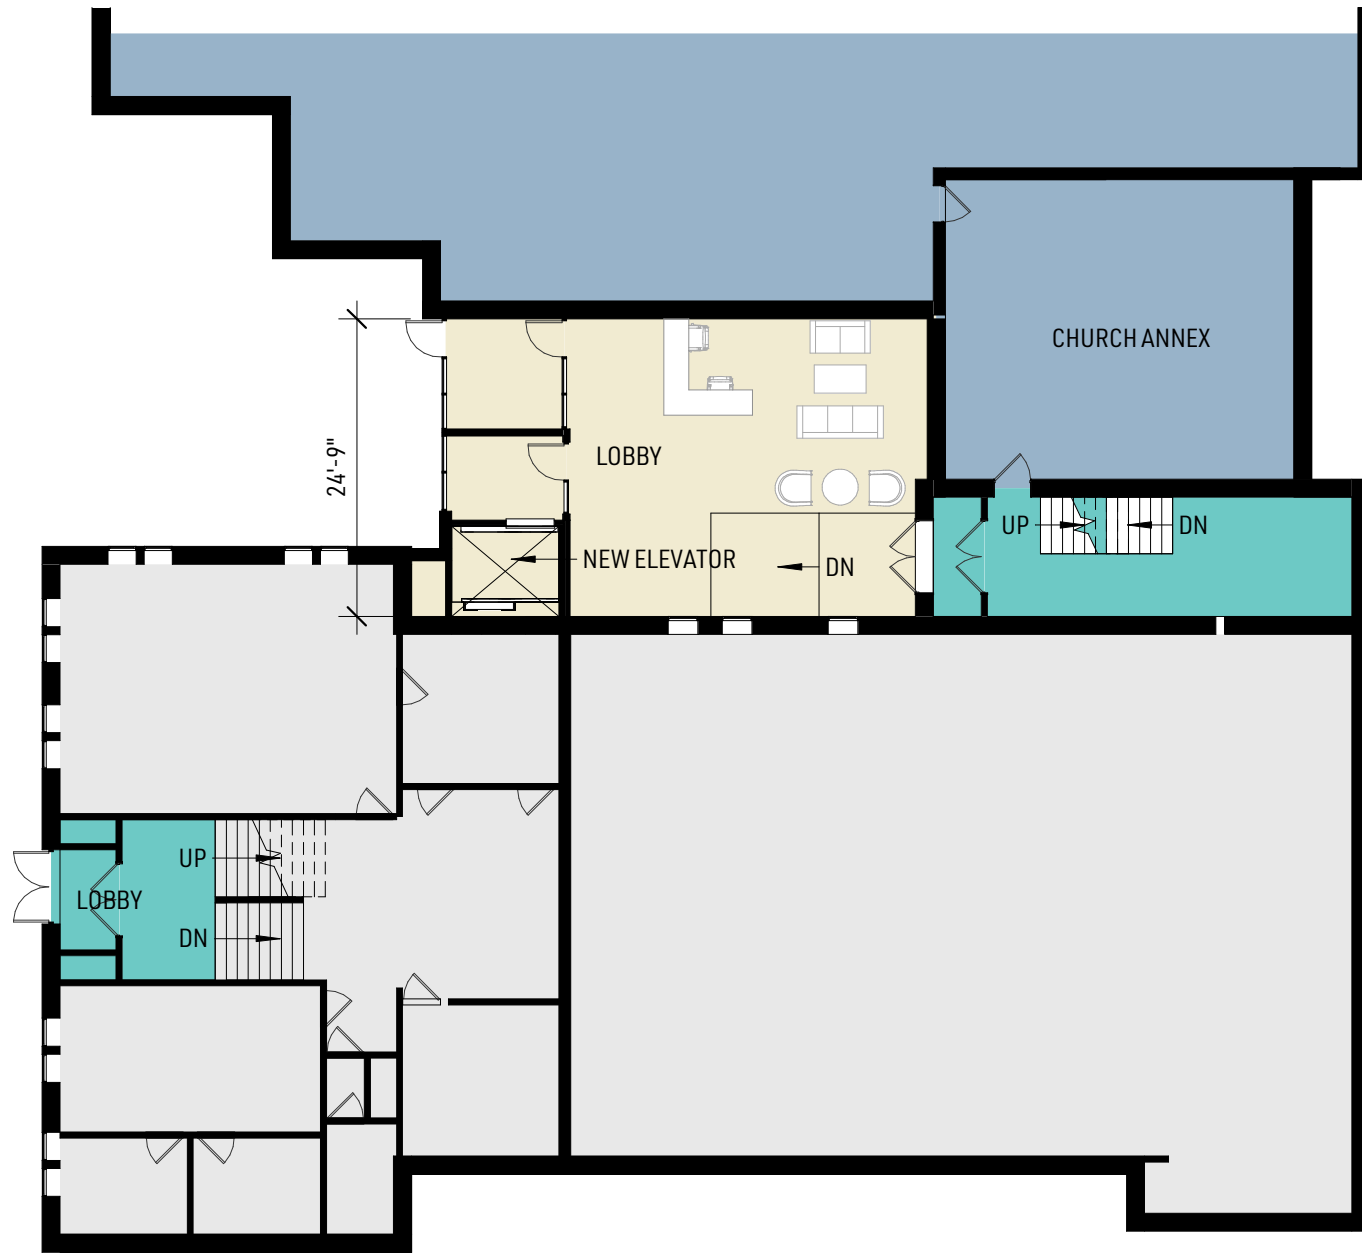

1 FLOOR PLAN - LEVEL P1
1/16" = 1'-0"

2 LEVEL -1 - MEZZ
1/16" = 1'-0"

1 FLOOR PLAN - LEVEL 1
1/16" = 1'-0"

2 LEVEL 1- MEZZ
1/16" = 1'-0"

1 FLOOR PLAN - LEVEL 2
1/16" = 1'-0"

2 3D View