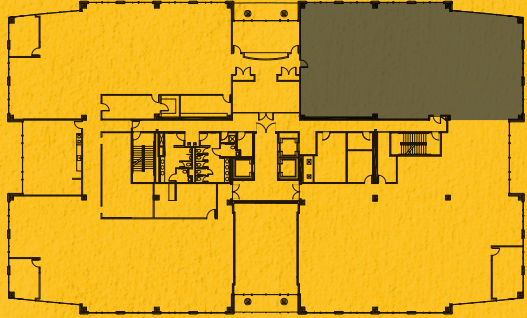

PRIMERA
TOWERS

**PRIMERA III
SUITE 223 – 4,949 RSF**

FOR MORE INFORMATION, CONTACT OUR PROFESSIONALS:

MICAH STRADER

+1 407 404 5021

micah.strader@cbre.com

TOM RICH

+1 407 404 5028

tom.rich@cbre.com

CBRE Inc., Licensed Real Estate Broker

PARMENTER.

CBRE