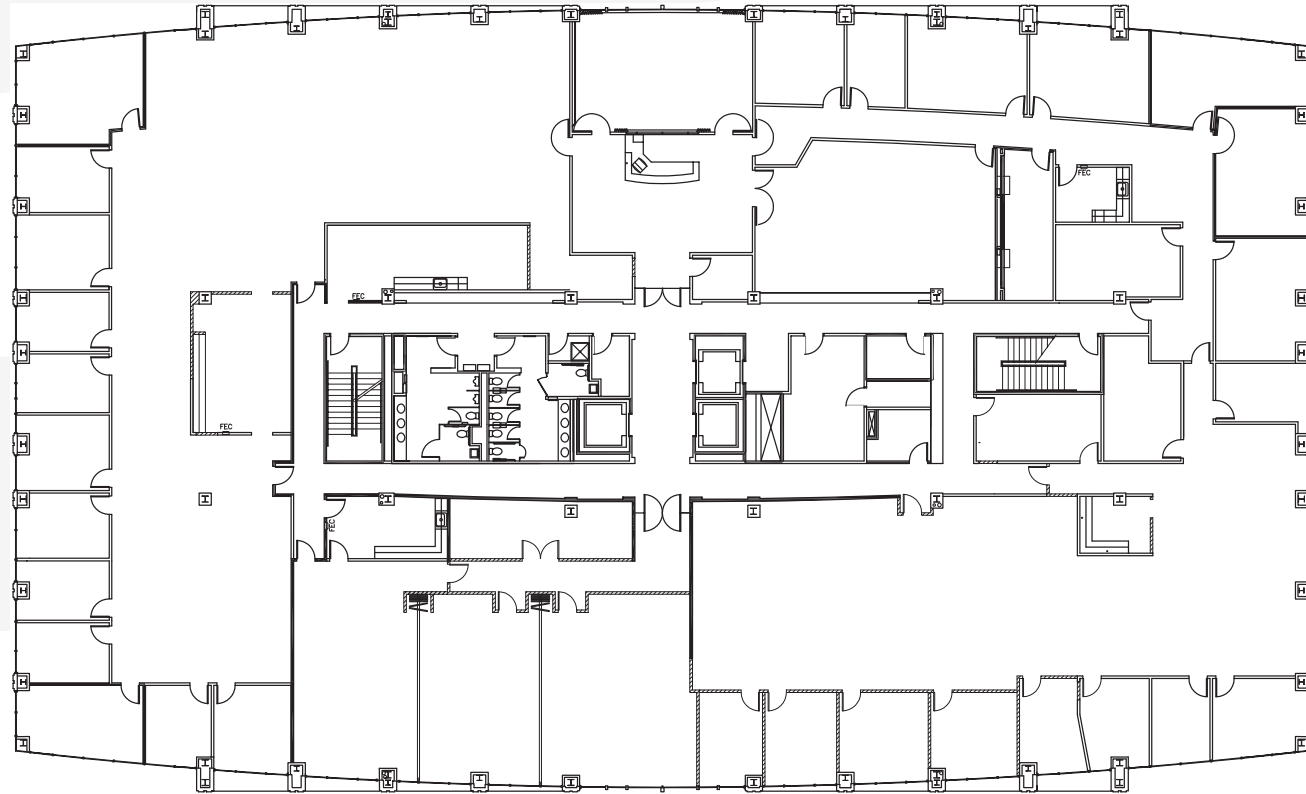

PRIMERA
TOWERS

PRIMERA III
SIXTH FLOOR – 26,588 RSF

FOR MORE INFORMATION, CONTACT OUR PROFESSIONALS:

MICAH STRADER

+1 407 404 5021

micah.strader@cbre.com

TOM RICH

+1 407 404 5028

tom.rich@cbre.com

CBRE Inc., Licensed Real Estate Broker