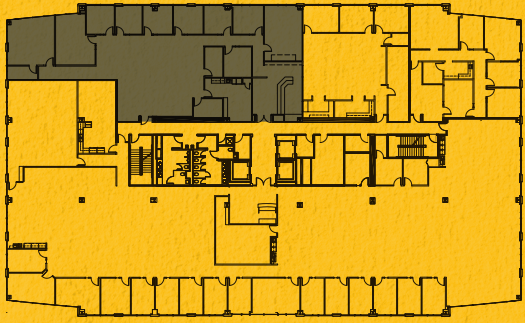

PRIMERA
TOWERS

**PRIMERA III
SUITE 340 – 5,570 RSF**

FOR MORE INFORMATION, CONTACT OUR PROFESSIONALS:

MICAH STRADER

+1 407 404 5021

micah.strader@cbre.com

TOM RICH

+1 407 404 5028