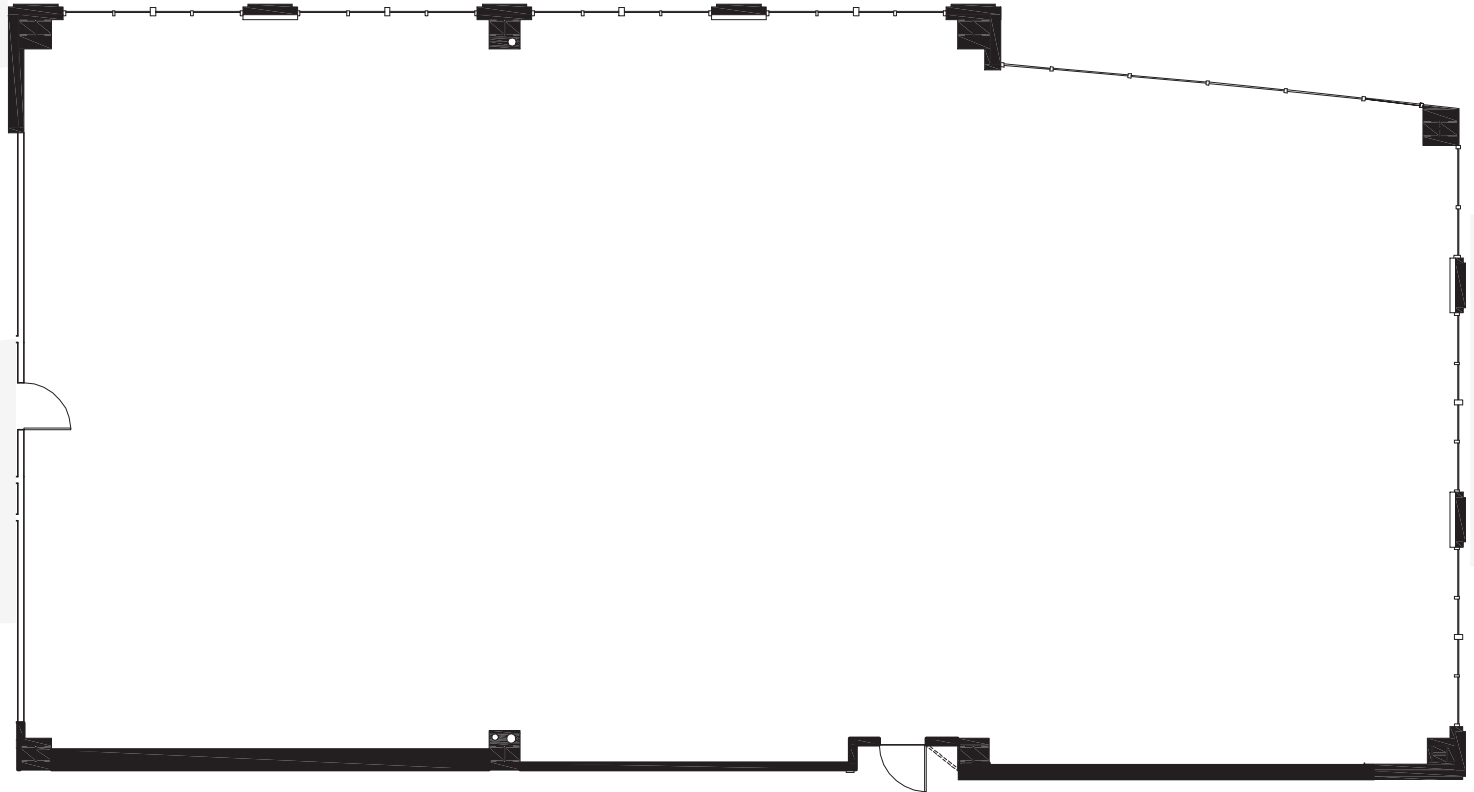

PRIMERA
TOWERS

**PRIMERA III
SUITE 223 – 4,949 RSF**

FOR MORE INFORMATION, CONTACT OUR PROFESSIONALS:

MICAH STRADER

+1 407 404 5021

micah.strader@cbre.com

TOM RICH

+1 407 404 5028

tom.rich@cbre.com

CBRE Inc., Licensed Real Estate Broker

PARMENTER.

CBRE