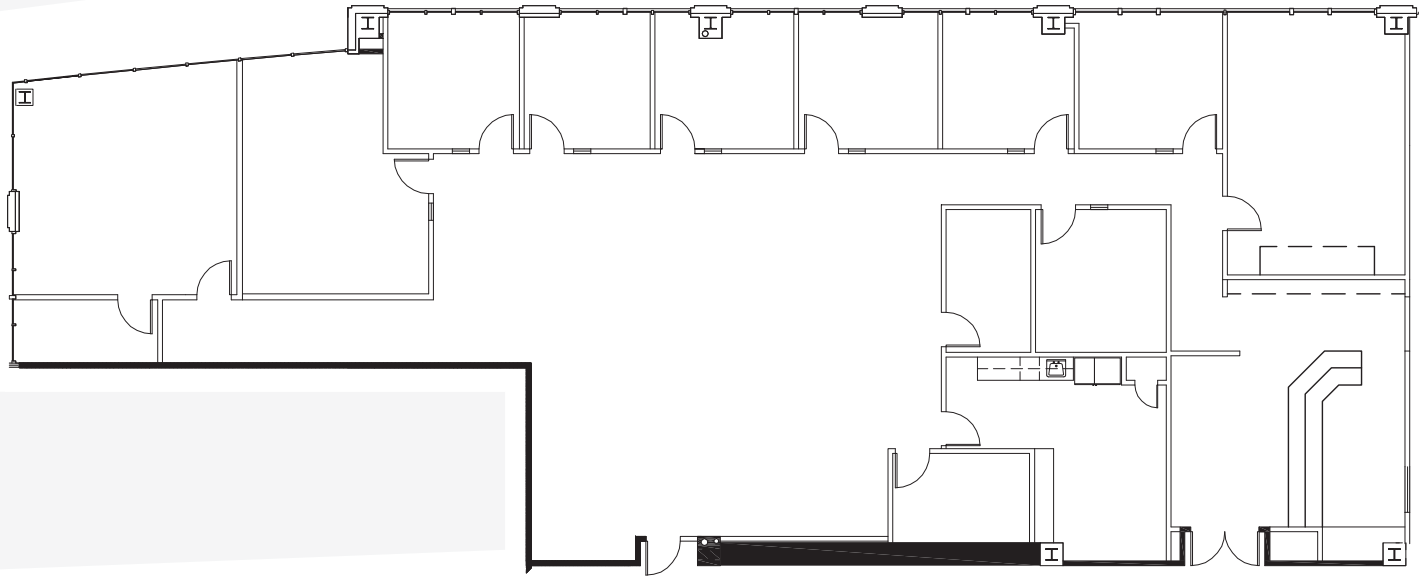

PRIMERA
TOWERS

**PRIMERA III
SUITE 340 – 5,570 RSF**

FOR MORE INFORMATION, CONTACT OUR PROFESSIONALS:

MICAH STRADER

+1 407 404 5021

micah.strader@cbre.com

TOM RICH

+1 407 404 5028