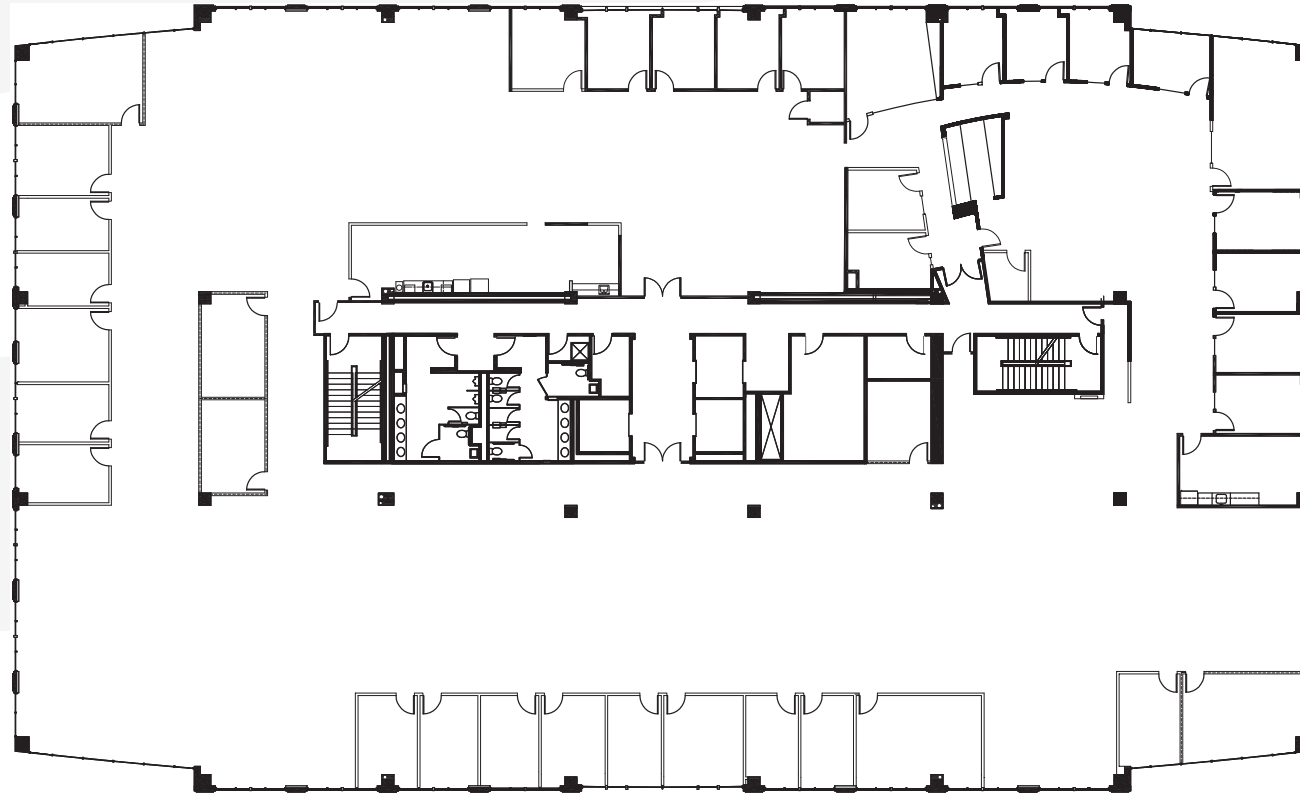

PRIMERA
TOWERS

PRIMERA III
FOURTH FLOOR – 26,595 RSF

FOR MORE INFORMATION, CONTACT OUR PROFESSIONALS:

MICAH STRADER

+1 407 404 5021

micah.strader@cbre.com

TOM RICH

+1 407 404 5028

tom.rich@cbre.com

CBRE Inc., Licensed Real Estate Broker

PARMENTER

CBRE