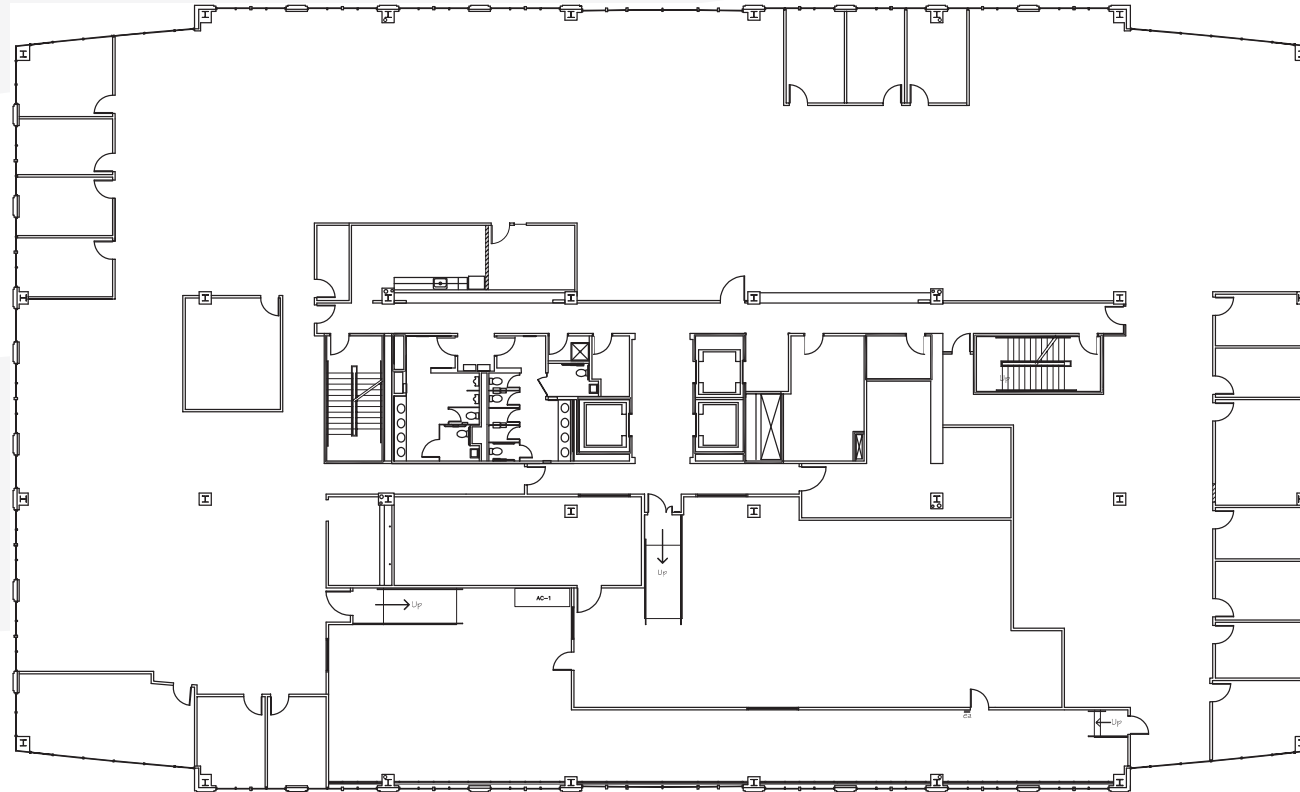

PRIMERA
TOWERS

**PRIMERA III
FIFTH FLOOR – 26,588 RSF**

FOR MORE INFORMATION, CONTACT OUR PROFESSIONALS:

MICAH STRADER

+1 407 404 5021

micah.strader@cbre.com

TOM RICH

+1 407 404 5028