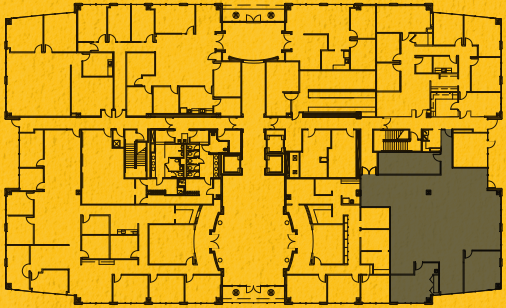

PRIMERA
TOWERS

PRIMERA III
SUITE 104 – 3,450 RSF

FOR MORE INFORMATION, CONTACT OUR PROFESSIONALS:

MICAH STRADER

+1 407 404 5021

micah.strader@cbre.com

TOM RICH

+1 407 404 5028