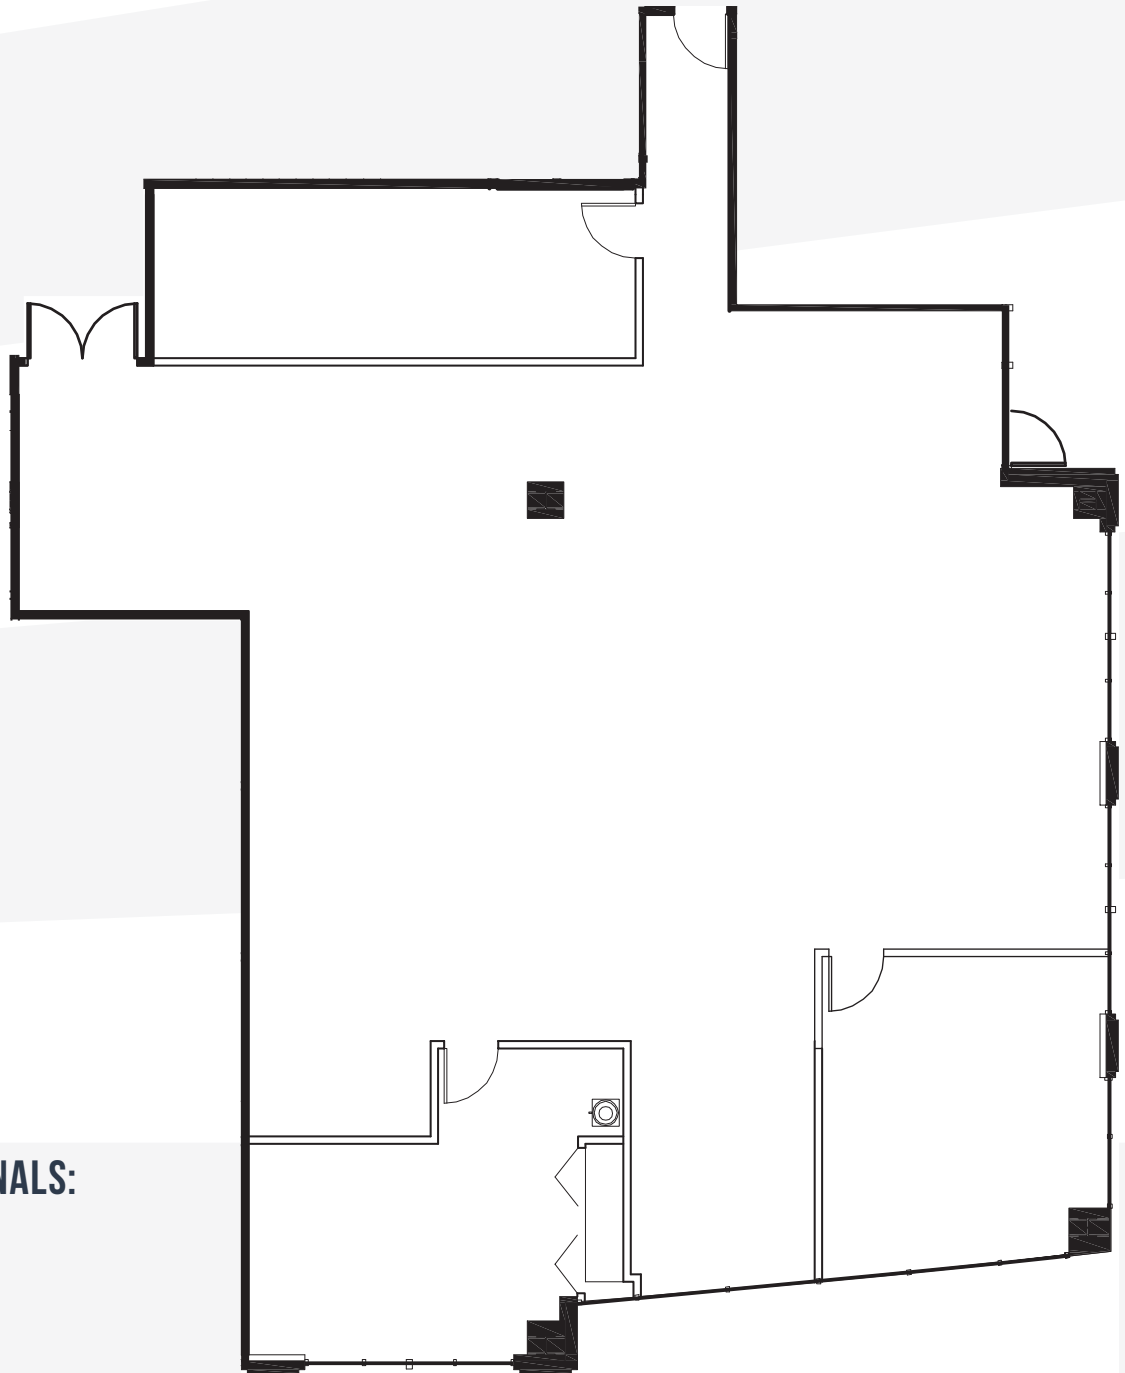

PRIMERA
TOWERS

PRIMERA III
SUITE 104 – 3,450 RSF

FOR MORE INFORMATION, CONTACT OUR PROFESSIONALS:

MICAH STRADER

+1 407 404 5021

micah.strader@cbre.com

TOM RICH

+1 407 404 5028