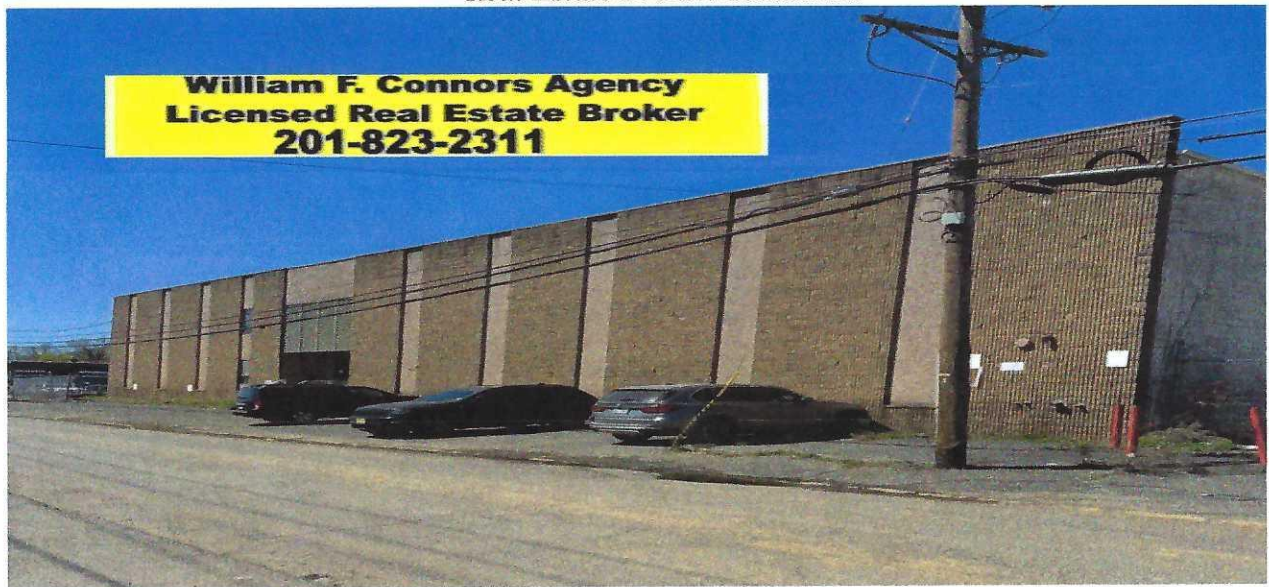

WILLIAM F. CONNORS AGENCY

Real Estate Broker/Consultant

NEW EXCLUSIVE LISTING

Location	45-55 Porete Ave. North Arlington, NJ
Size	24,365 sq.ft.
Lot Size	1.9 acres.
Office	1,400sq.ft.
Power	2,000 amps
Heat	Gas/H.A
Sprinkler	Wet
Levels	1
Ceil	21' Clear
Loading	3 Tailgates/ 1 Drive in
Sales Price	Call for Price
Tax	\$76,471