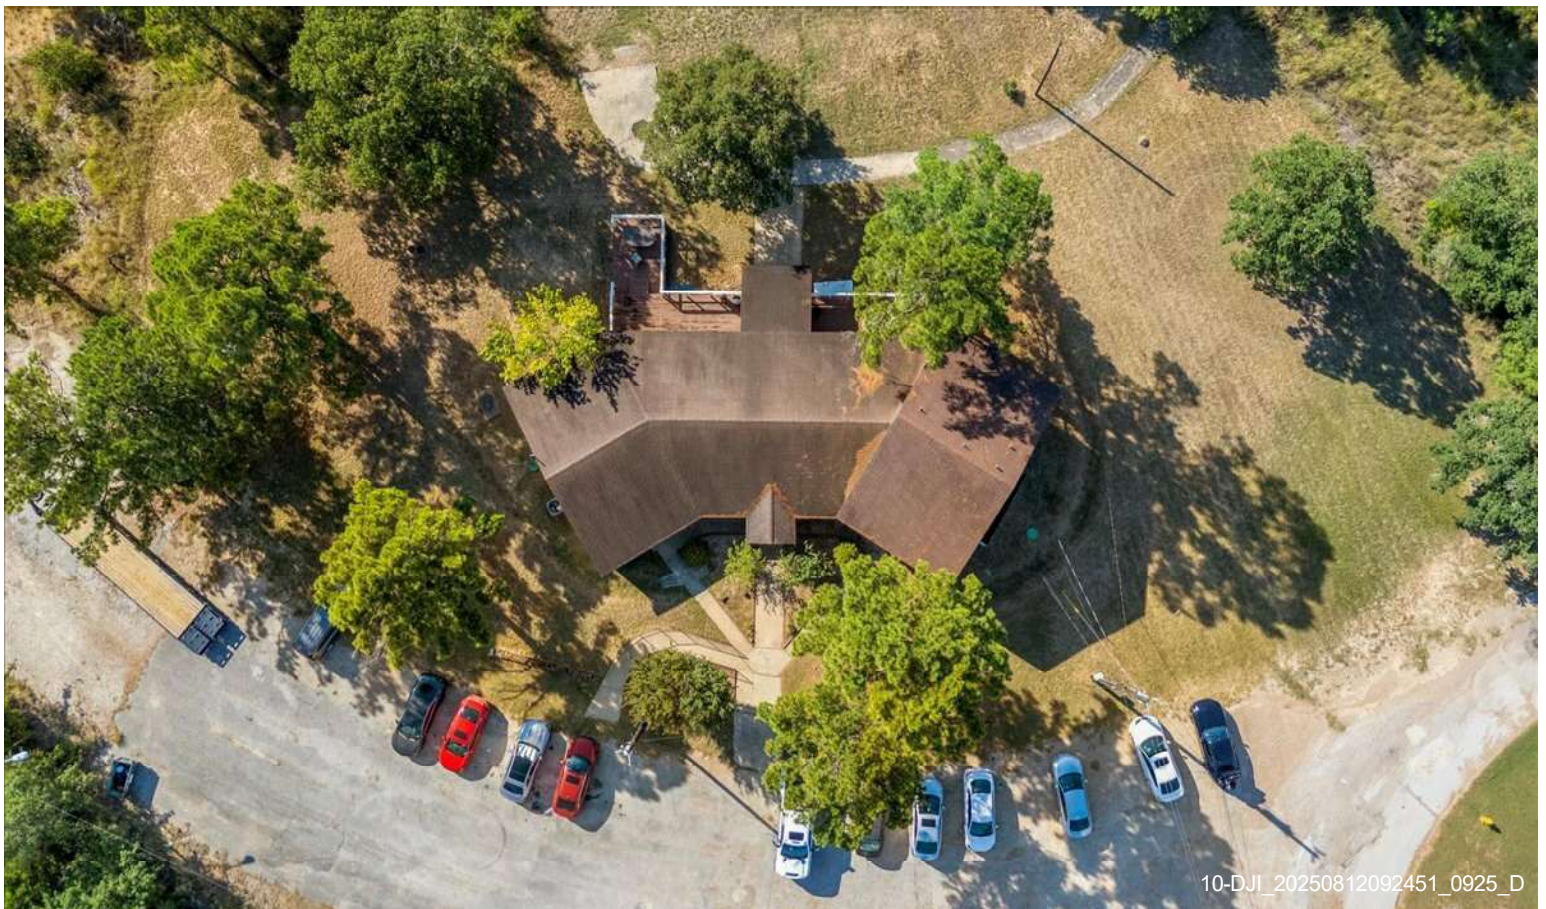

- Features multiple on-site structures including a former clubhouse, numerous buildings, and amenities such as tennis courts.
- Rare 21.8-acre parcel located within Bastrop city limits, offering significant development potential or continued income-producing use.
- Located within Tahitian Village, a community bordered by the Colorado River.
- Surrounded by key economic drivers and future growth engines just minutes away.

Property Photos

Property Photos

Property Photos

Property Photos

Property Photos

19-DJI_20250812092253_0919_D

20-DJI_20250812091004_0889_D

Property Photos

Property Photos

Property Photos

25-DJI_20250812091343_0896_D