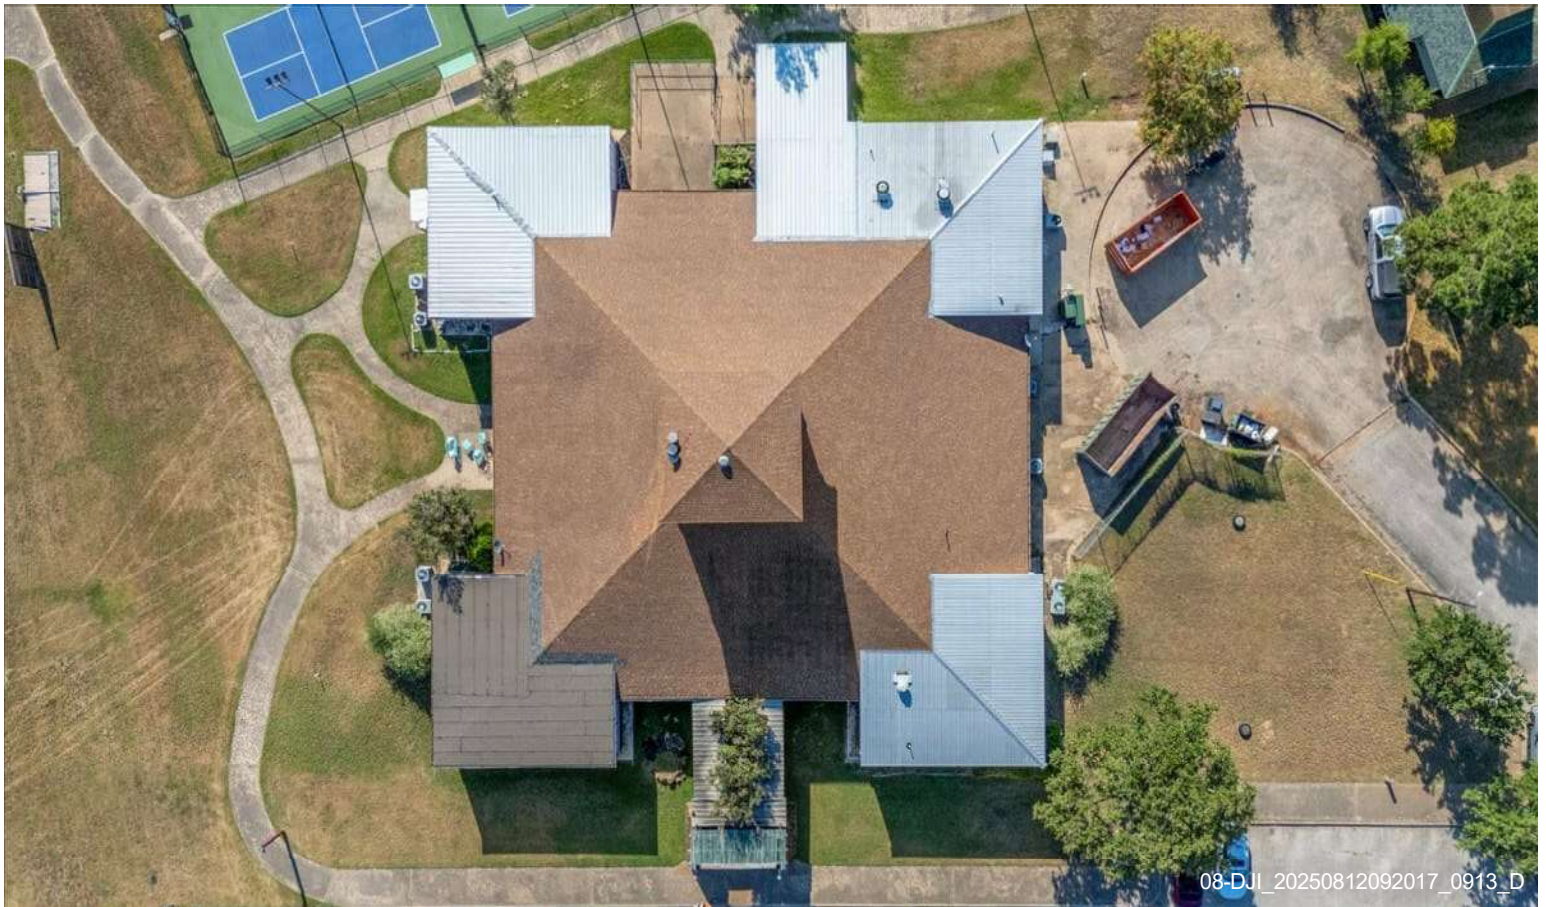

08-DJI_20250812092017_0913_D