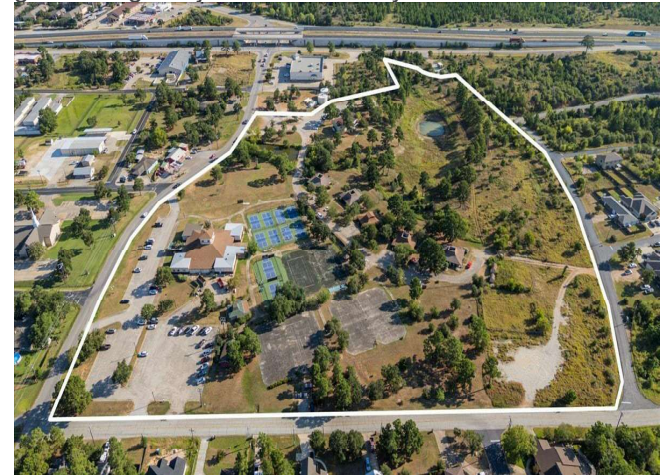

Tahitian Village Clubhouse/Restaurant/Tenni

\$8,300,000

Rare Development Opportunity of 22+/- Acres within Bastrop City Limits, Multiple Buildings/Improvements, Income Producing / Development Potential located in the ever popular Tahitian Village. This Community is bordered by the Colorado River, home of Bastrop River Club Golf Course, and planned Movie Studio, Butler Ranch, Line 204 Texas. Bastrop State Park is just across the Highway, and several Elon Musk ventures are just minutes away, including The Boring Company, Space X, and X (formerly Twitter)....

- Features multiple on-site structures including a former clubhouse, numerous buildings, and amenities such as tennis courts.
- Rare 21.8-acre parcel located within Bastrop city limits, offering significant development potential or continued income-producing use.
- Located within Tahitian Village, a community bordered by the Colorado River.
- Surrounded by key economic drivers and future growth engines just minutes away.

Price:	\$8,300,000
Property Type:	Retail
Property Subtype:	Freestanding
Building Class:	C
Sale Type:	Investment
Lot Size:	21.83 AC
Gross Building Area:	30,918 SF
No. Stories:	2
Year Built:	1978
Tenancy:	Multi
Parking Ratio:	8.44/1,000 SF
Clear Ceiling Height:	10 FT
Zoning Description:	P5, P3
APN / Parcel ID:	60903
Walk Score ®:	40 (Fairly friendly)

Property Photos

Property Photos

25-DJI_20250812091343_0896_D