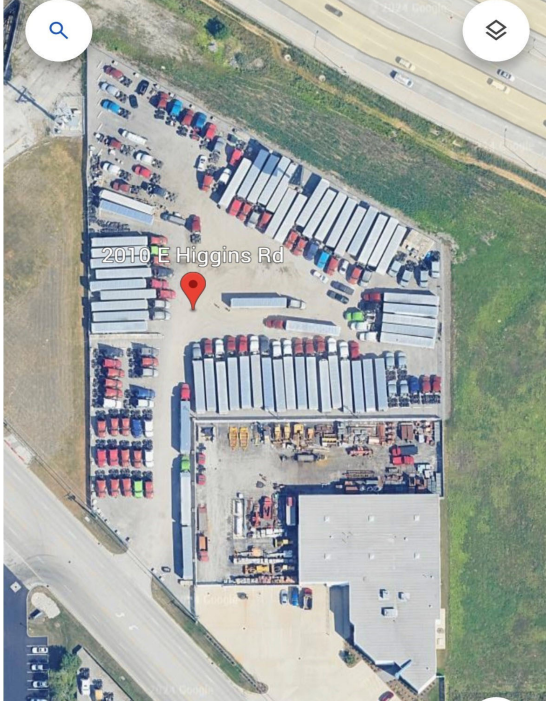

AVAILABLE Truck Parking

Lease Term: Negotiable

Lease Rate: Negotiable

Spaces Available: 60 Truck & Trailer Parking Spots and 2 Trailer Parking Spots

Location: 2010 E. Higgins Rd., Elk Grove Village, IL 60007