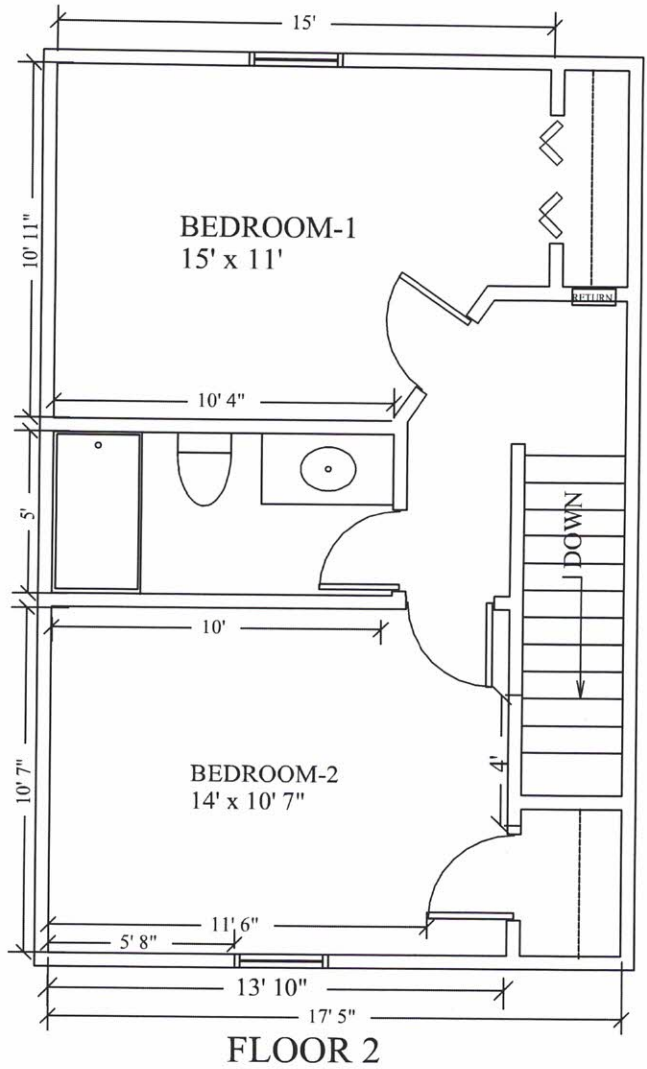

Laurel Brook: 2 Bed LARGE

301 - 312

#307 - 346 OLD GRAY STATION ROAD'