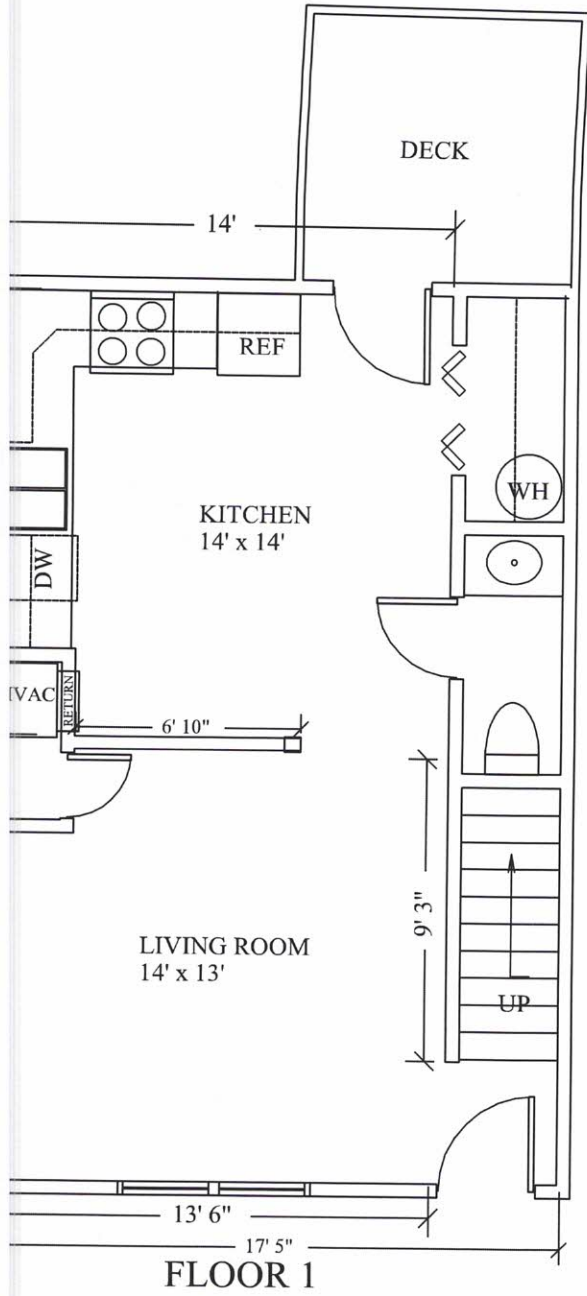

Laurel Brook: 2 Bed LARGE

301 - 312

#307 - 346 OLD GRAY STATION ROAD'