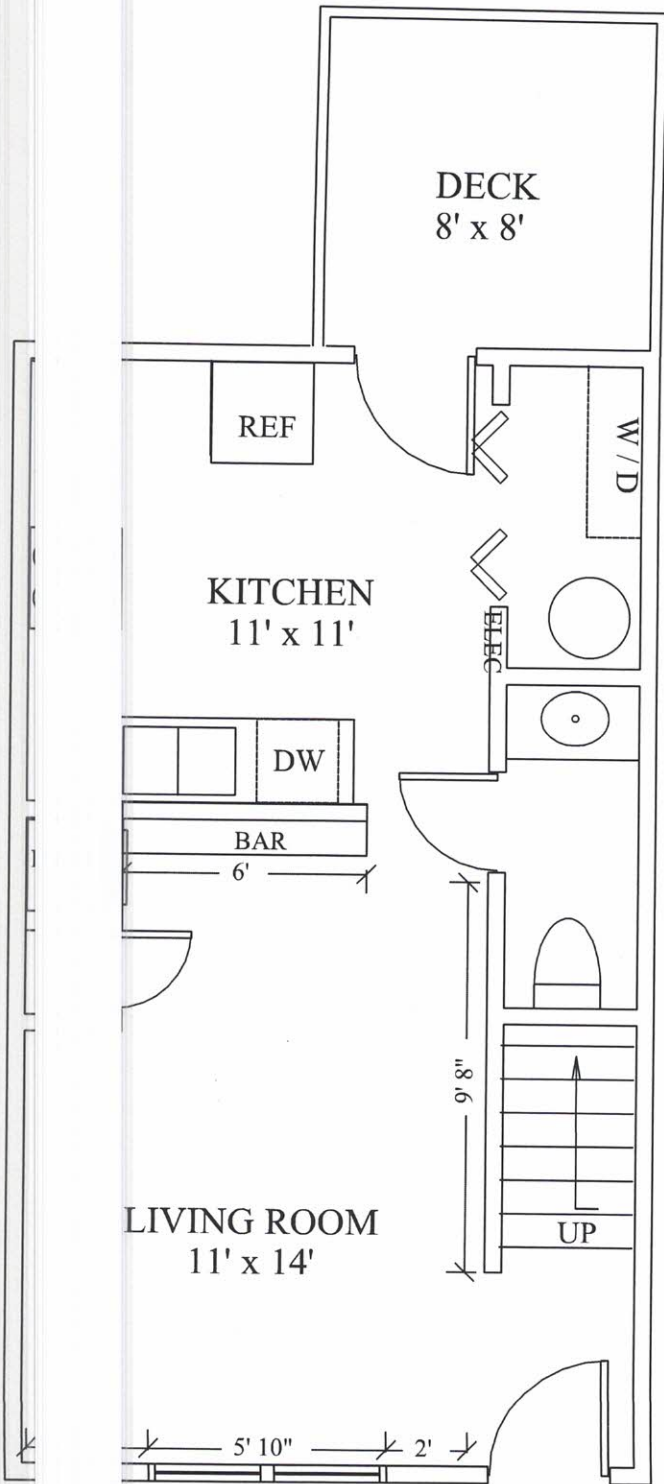

# 201 - 207

# 401 - 407

404 LAUREL BROOK  
346 OLD GRAY STATION RD

**Laurel Brook: 2 Bed small**

# 600 - 608

**#603 LAUREL BROOK**  
346 OLD GRAY STATION ROAD  
GRAY, TN 37615  
856 TOTAL SQUARE FEET

**FLOOR 1**

**FLOOR 2**

**Laurel Brook: 2 Bed LARGE**