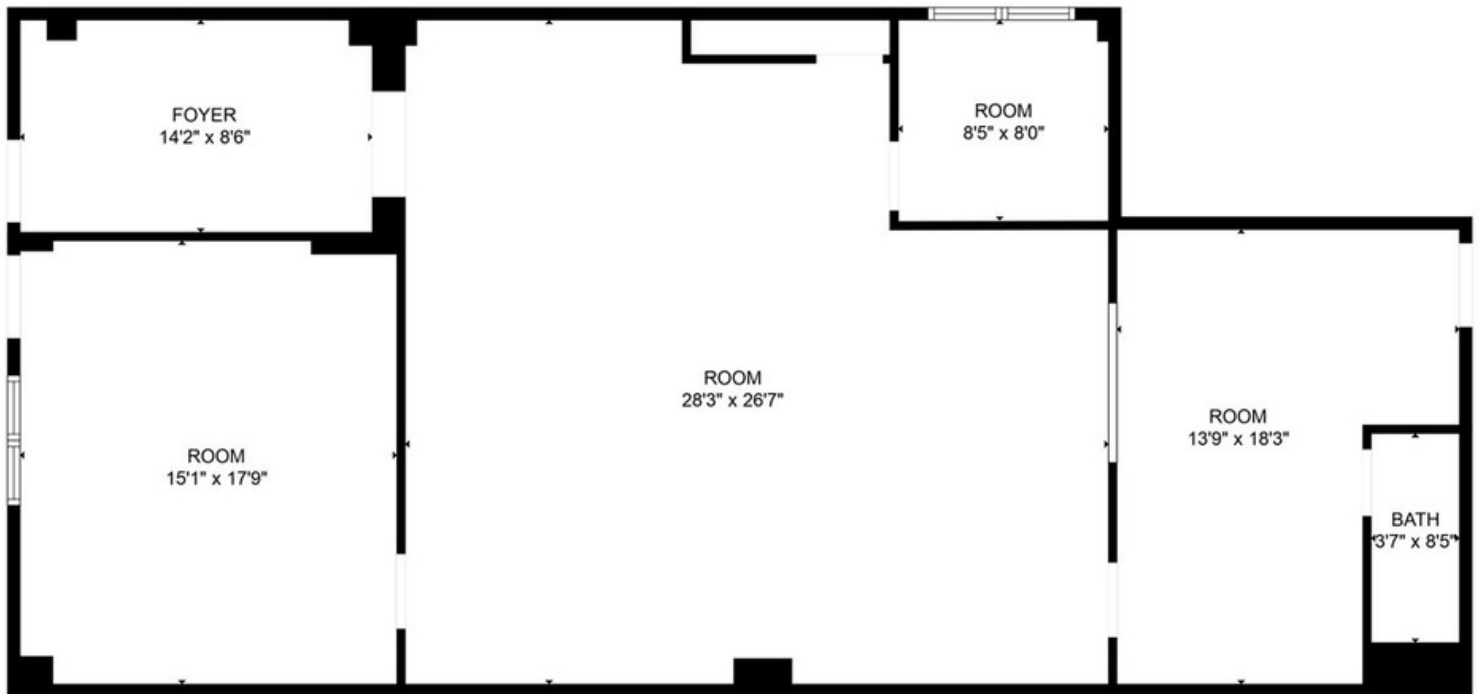

PROPERTY AREA/HIGHLIGHTS

- Ideal for retail or office users
- Open floor layout with 3 private offices, and a conference room
- Elevator access
- Floor to ceiling windows at the front of the space
- Easily accessible to PATCO station at 16th & Locust
- Situated near various prominent retailers, hotels and restaurants

FLOOR PLANS

SECOND FLOOR: +/- 2,716 SF

THIRD FLOOR: +/- 1,407 SF

The foregoing information was furnished to us by sources which we deem to be reliable, but no warranty or representation is made as to the accuracy thereof. Subject to correction of errors, omissions, change of price, prior sale or withdrawal from market without notice.