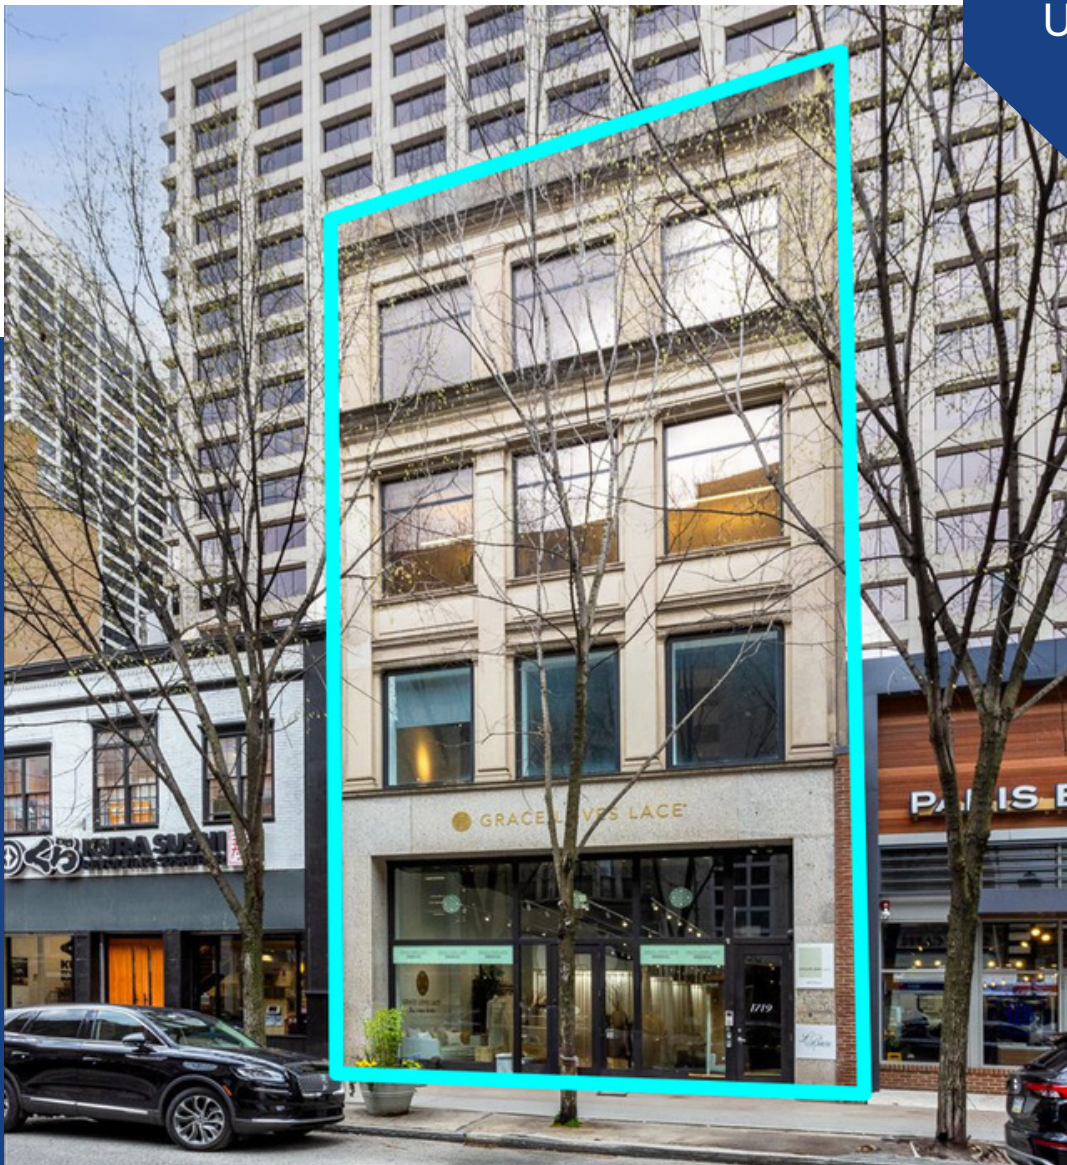

PROMINENT MIXED USE SPACE FOR LEASE

IDEAL FOR
RETAIL OR
OFFICE
USERS

**1719 CHESTNUT STREET
PHILADELPHIA, PA**

John Mazurie
Senior Advisor
609.412.8690
john.mazurie@wolfcre.com

Joe Fox
Senior Advisor
484.772.5889
joseph.fox@wolfcre.com

Wolf Commercial Real Estate
www.WolfCRE.com

PROPERTY DESCRIPTION

Location: 1719 Chestnut Street
Philadelphia, PA 19103

Size/SF: Second Floor: +/- 2,716 SF
Third Floor: +/- 1,407 SF

Lease Price: Call for information

PROPERTY AREA/HIGHLIGHTS

- Ideal for retail or office users
- Open floor layout with 3 private offices, and a conference room
- Elevator access
- Floor to ceiling windows at the front of the space
- Easily accessible to PATCO station at 16th & Locust
- Situated near various prominent retailers, hotels and restaurants