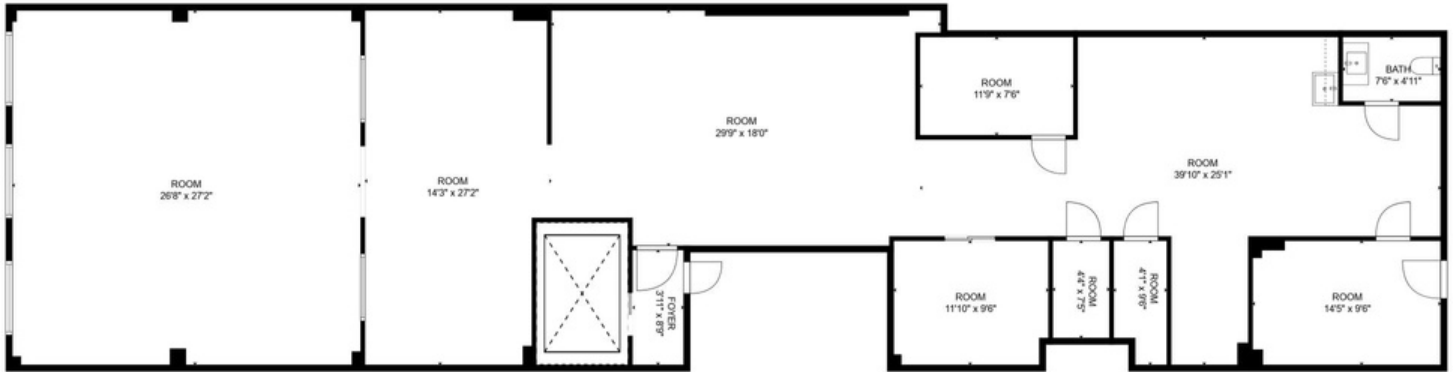

PROPERTY AREA/HIGHLIGHTS

- Ideal for retail or office users
- Open floor layout with 3 private offices, and a conference room
- Elevator access
- Floor to ceiling windows at the front of the space
- Easily accessible to PATCO station at 16th & Locust
- Situated near various prominent retailers, hotels and restaurants

FLOOR PLANS

SECOND FLOOR: +/- 2,716 SF

THIRD FLOOR: +/- 1,407 SF

The foregoing information was furnished to us by sources which we deem to be reliable, but no warranty or representation is made as to the accuracy thereof. Subject to correction of errors, omissions, change of price, prior sale or withdrawal from market without notice.