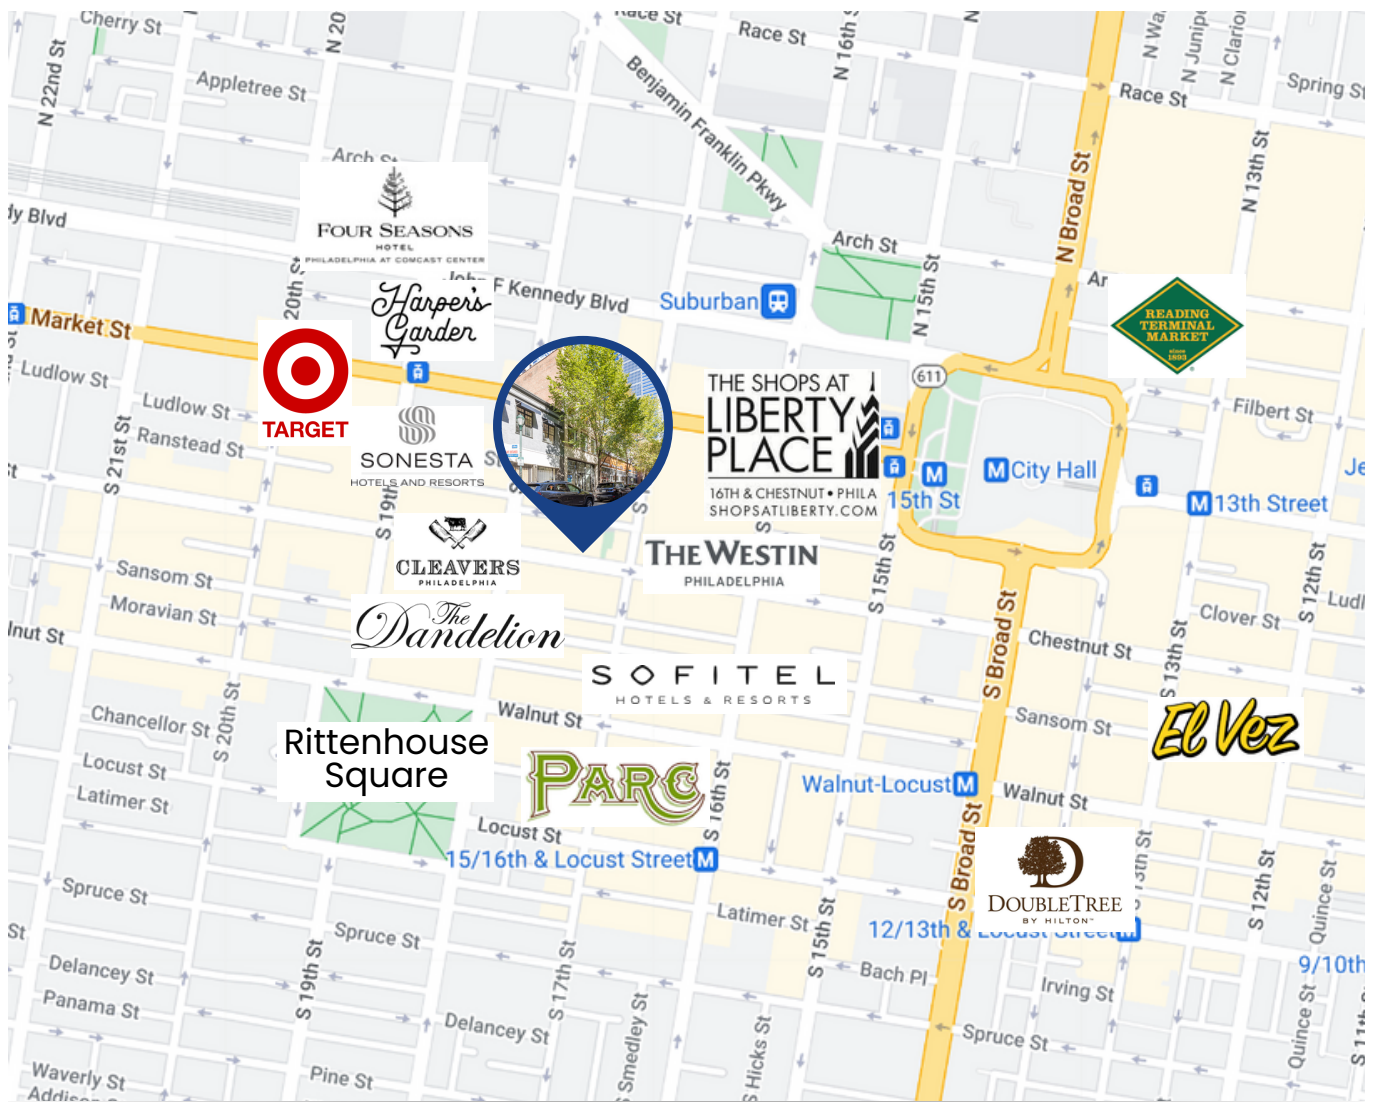

PROPERTY DESCRIPTION

Location: 1719 Chestnut Street
Philadelphia, PA 19103

Size/SF: Second Floor: +/- 2,716 SF
Third Floor: +/- 1,407 SF

Lease Price: Call for information

PROPERTY AREA/HIGHLIGHTS

- Ideal for retail or office users
- Open floor layout with 3 private offices, and a conference room
- Elevator access
- Floor to ceiling windows at the front of the space
- Easily accessible to PATCO station at 16th & Locust
- Situated near various prominent retailers, hotels and restaurants

AERIAL MAP

The foregoing information was furnished to us by sources which we deem to be reliable, but no warranty or representation is made as to the accuracy thereof. Subject to correction of errors, omissions, change of price, prior sale or withdrawal from market without notice.