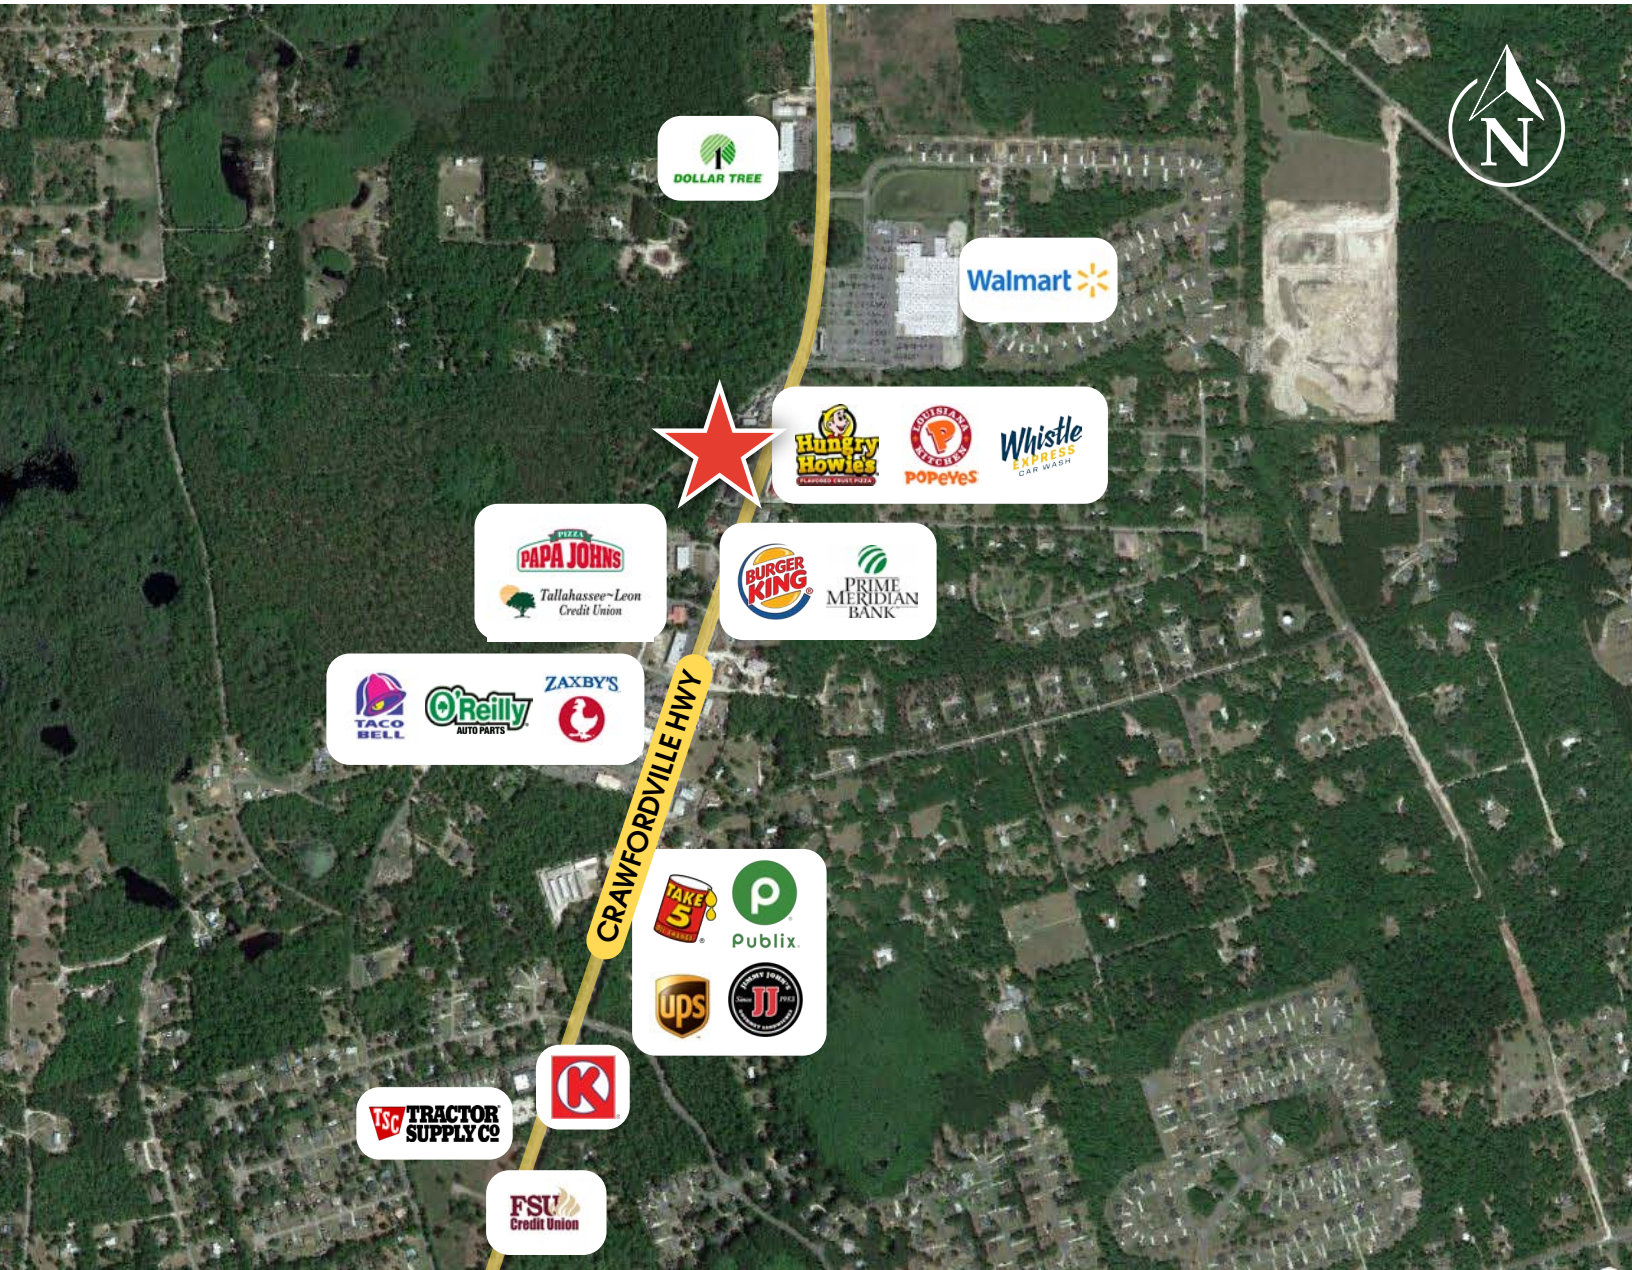

**2.84 AC FOR SALE
REDEVELOPMENT
OPPORTUNITY**

Crawfordville Hwy & Ivan Church Rd

2120 CRAWFORDVILLE HWY & 49 IVAN CHURCH RD · CRAWFORDVILLE, FL · 32327

2023 DEMOGRAPHIC INFORMATION

RADIUS	1 MILE	3 MILE	5 MILE
Population	1,633	10,523	17,876
Total Households	582	3,883	6,666
Median Age	42.5	39.9	39.5
Median HH Income	$91,307	$76,731	$71,306

Source: CoStar/US Census Bureau

DRIVE TIMES

Tallahassee International Airport	16.1 mi	22 minutes
Capitol Hill/Downtown Tallahassee	17.2 mi	27 minutes
Florida State University	18.3 mi	28 minutes
I-10	20.6 mi	35 minutes

J.R. Long, CCIM
(850) 509-2137 mobile
jrlong@ciminelli.com

Ciminelli
REAL ESTATE SERVICES
PROCTOR & LONG GROUP