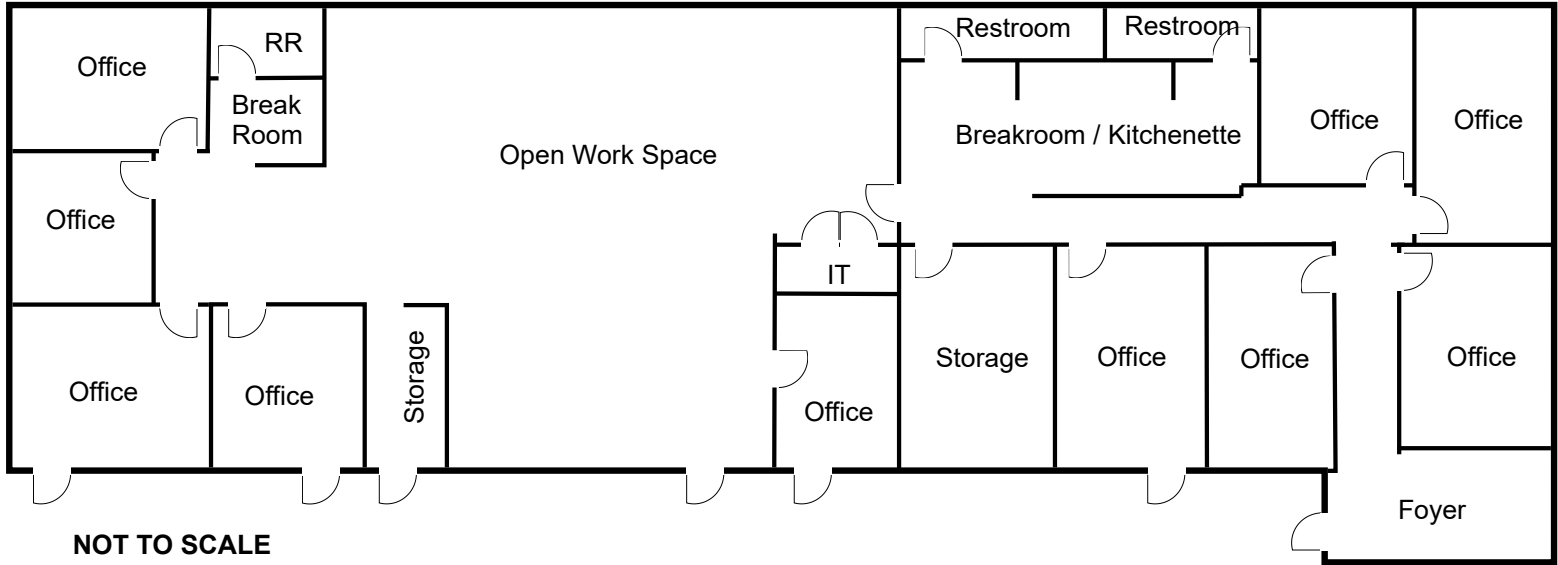

# 109 Enterprise Parkway Building 1

**NOT TO SCALE**

**LEASEABLE AREA = 4487 SF**