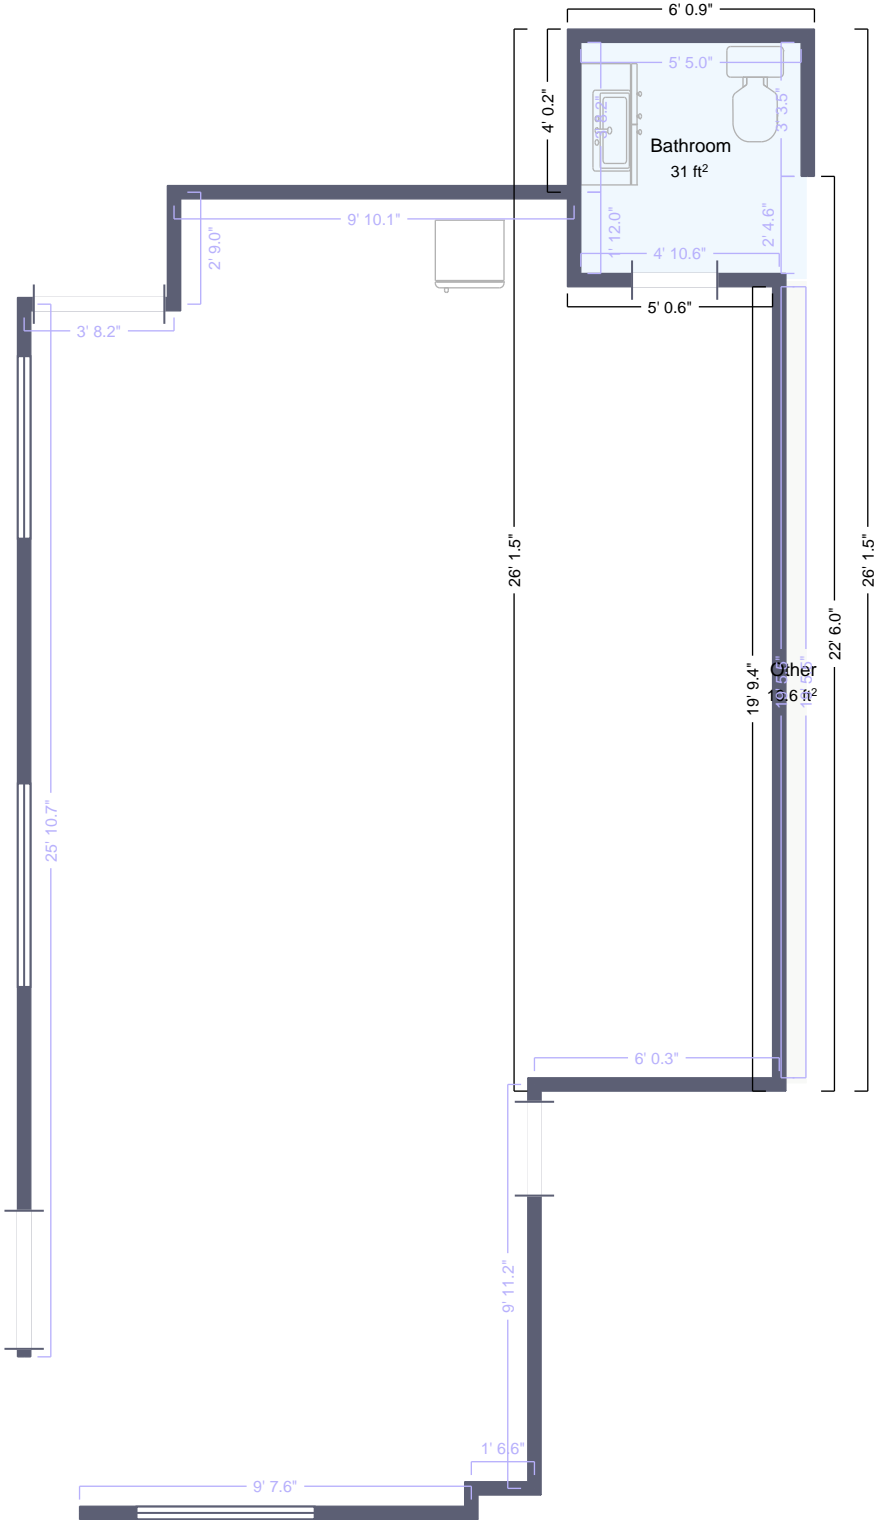

Floorplan

Approximately 56 ft² total

3 ft

Made with
Polycam