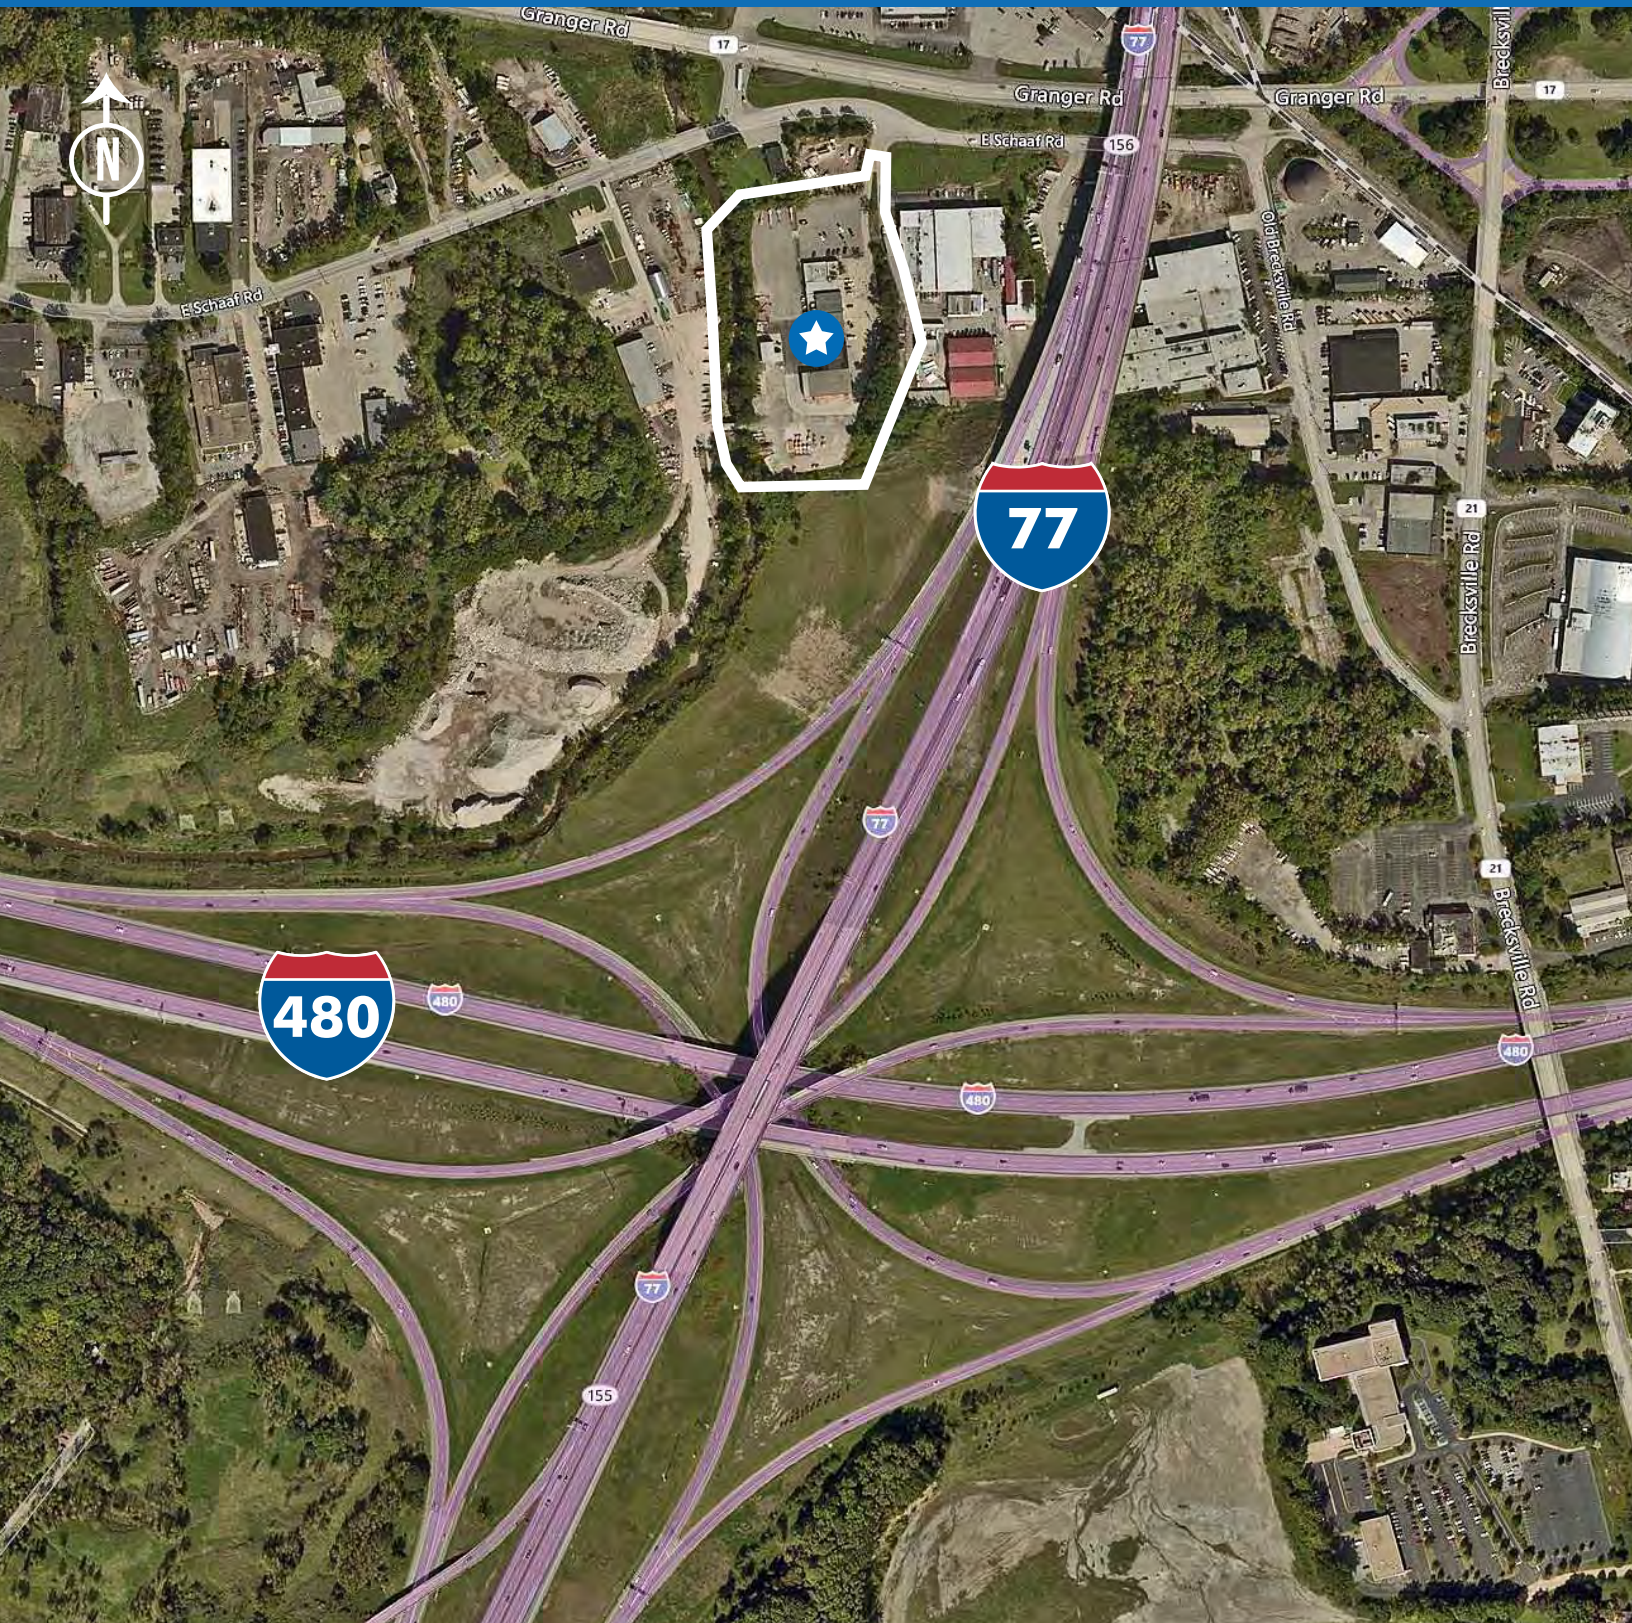

Delivery Date
Available 2/1/2025

Freeway Visibility
Excellent visibility from I-77 and
I-480

Freeway Proximity
Located off of Granger Road at
the intersection of I-77 and I-480

KEY FACTS	EDUCATION	INCOME	EMPLOYMENT	
 1,294,193 Population	 23.5% High School Diploma	 \$64,091 Median Household Income	 65.5% White Collar	 16.2% Services
 41.2 Median Age	 26.5% Some College	 \$42,917 Per Capita Income	 18.3% Blue Collar	 4.6% Unemployment Rate
 573,648 Households	 38.7% Bachelors/ Graduate/ Professional Degree	COMMUTERS	BUSINESS	
 \$54,516 Median Disposable Income		 14.9% Spend 7+ hours commuting to and from work per week	 54,143 Total Businesses	 980,958 Total Employees

CITY LOCATION	DRIVING TIME	DRIVING DISTANCE
CLEVELAND, OH	23 min	12.5 mi
AKRON, OH	30 min	29.3 mi
PITTSBURGH, PA	1 hr 55 min	124.6 mi
TOLEDO, OH	1 hr 45 min	117.4 mi
COLUMBUS, OH	1 hr 56 min	133.3 mi
DETROIT, MI	2 hr 37 min	171.7 mi
BUFFALO, NY	3 hr 3 min	201.5 mi
CINCINNATI, OH	3 hr 33 min	240.1 mi
INDIANAPOLIS, IN	4 hr 32 min	306.7 mi
TORONTO, (CANADA)	4 hr 57 min	299.6 mi