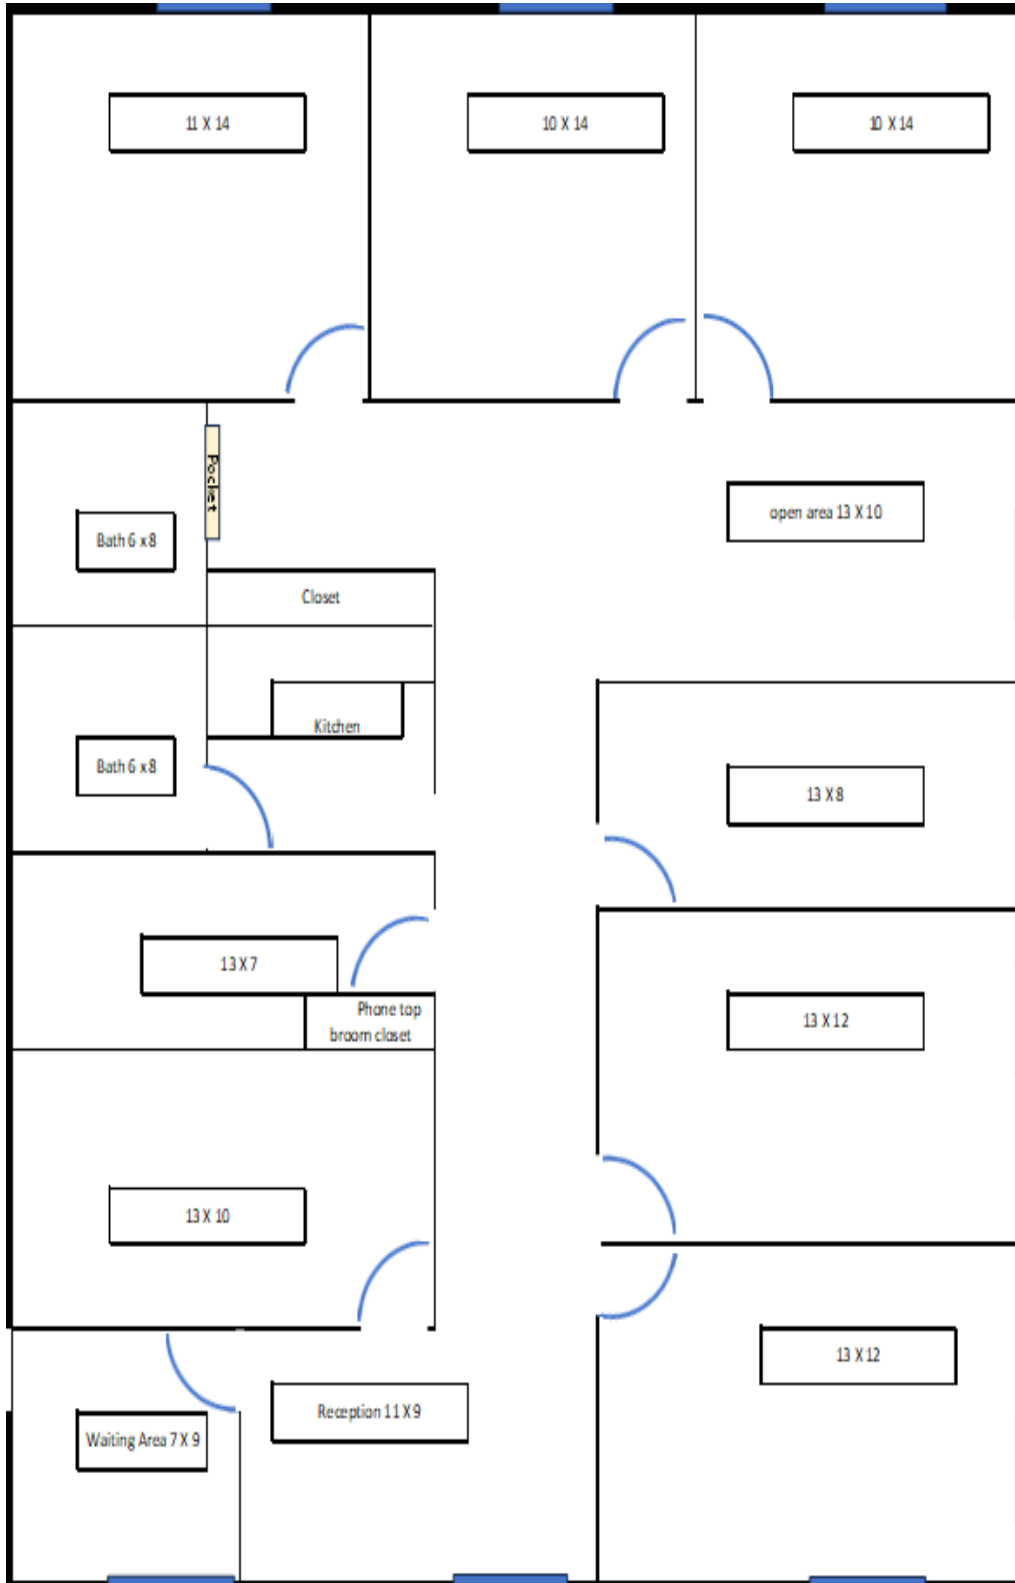

11760 West Sample Road #105 Floor Plan

*** Dimensions are rounded and approximate values