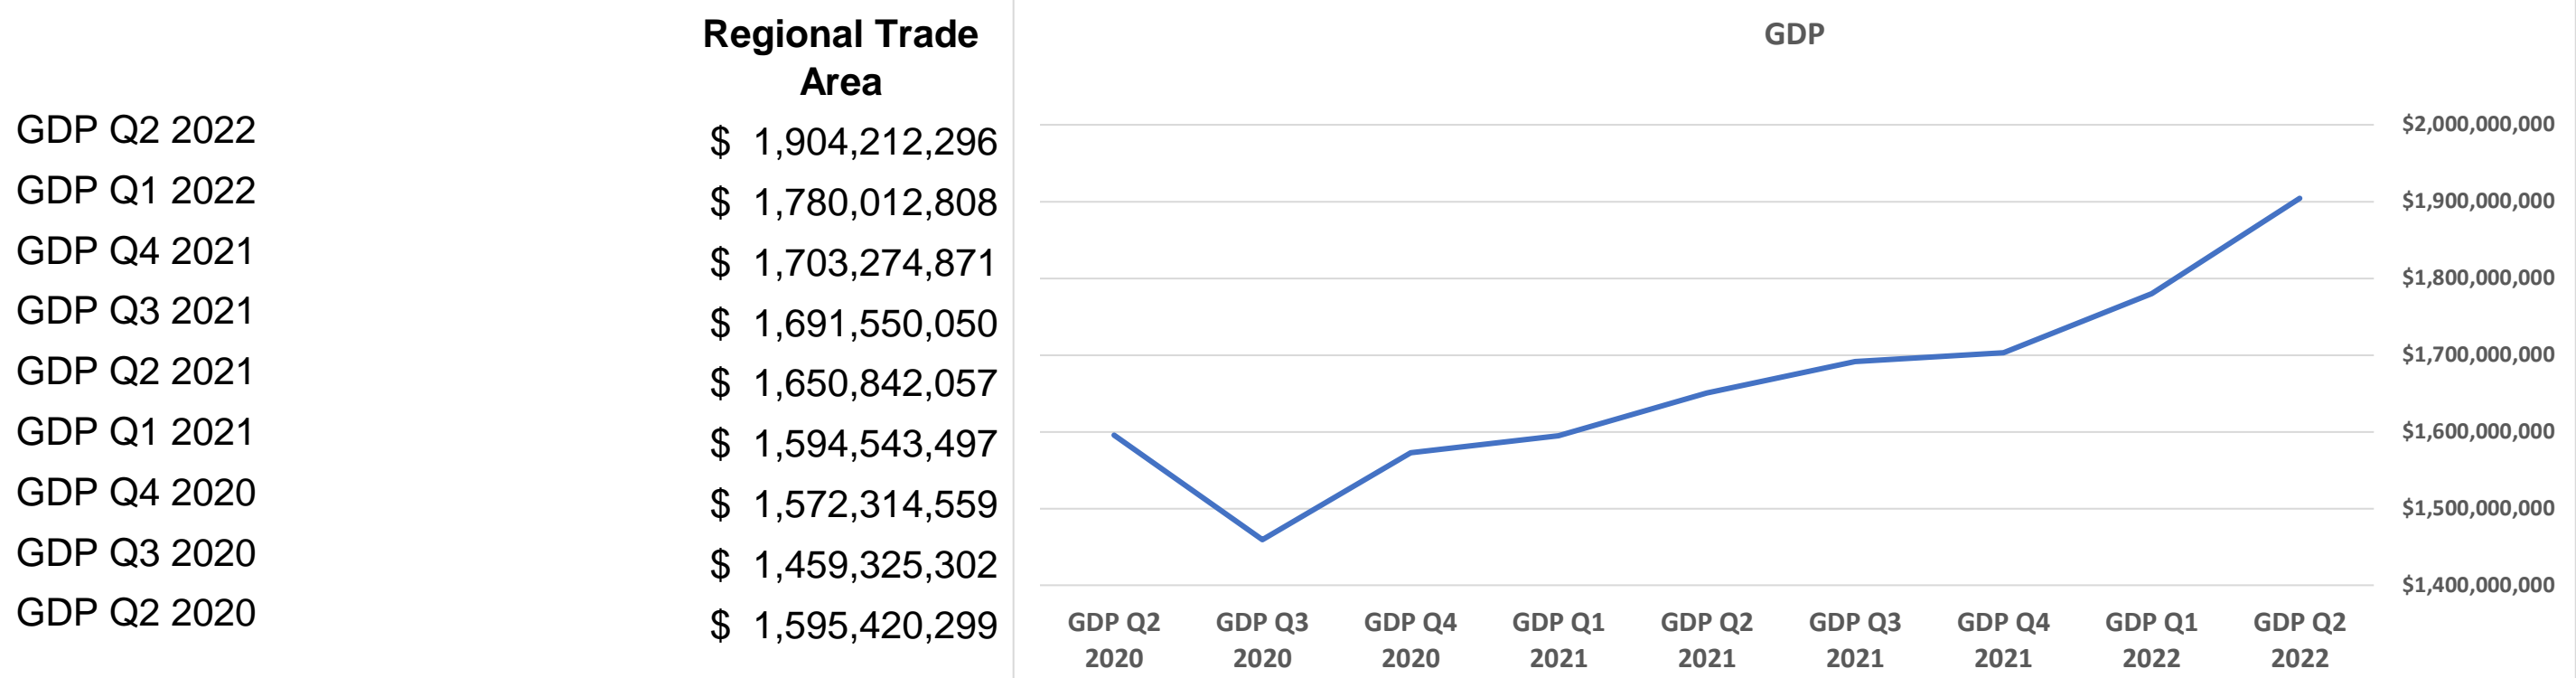

Demographic Trends

Calculated using TAS Retrieval
 Latitude: 39.676319 Longitude: -89.704529
 Oct 4, 2022

Chatham, IL

Population

Households

Average Home Value

GDP

Unemployment Rate