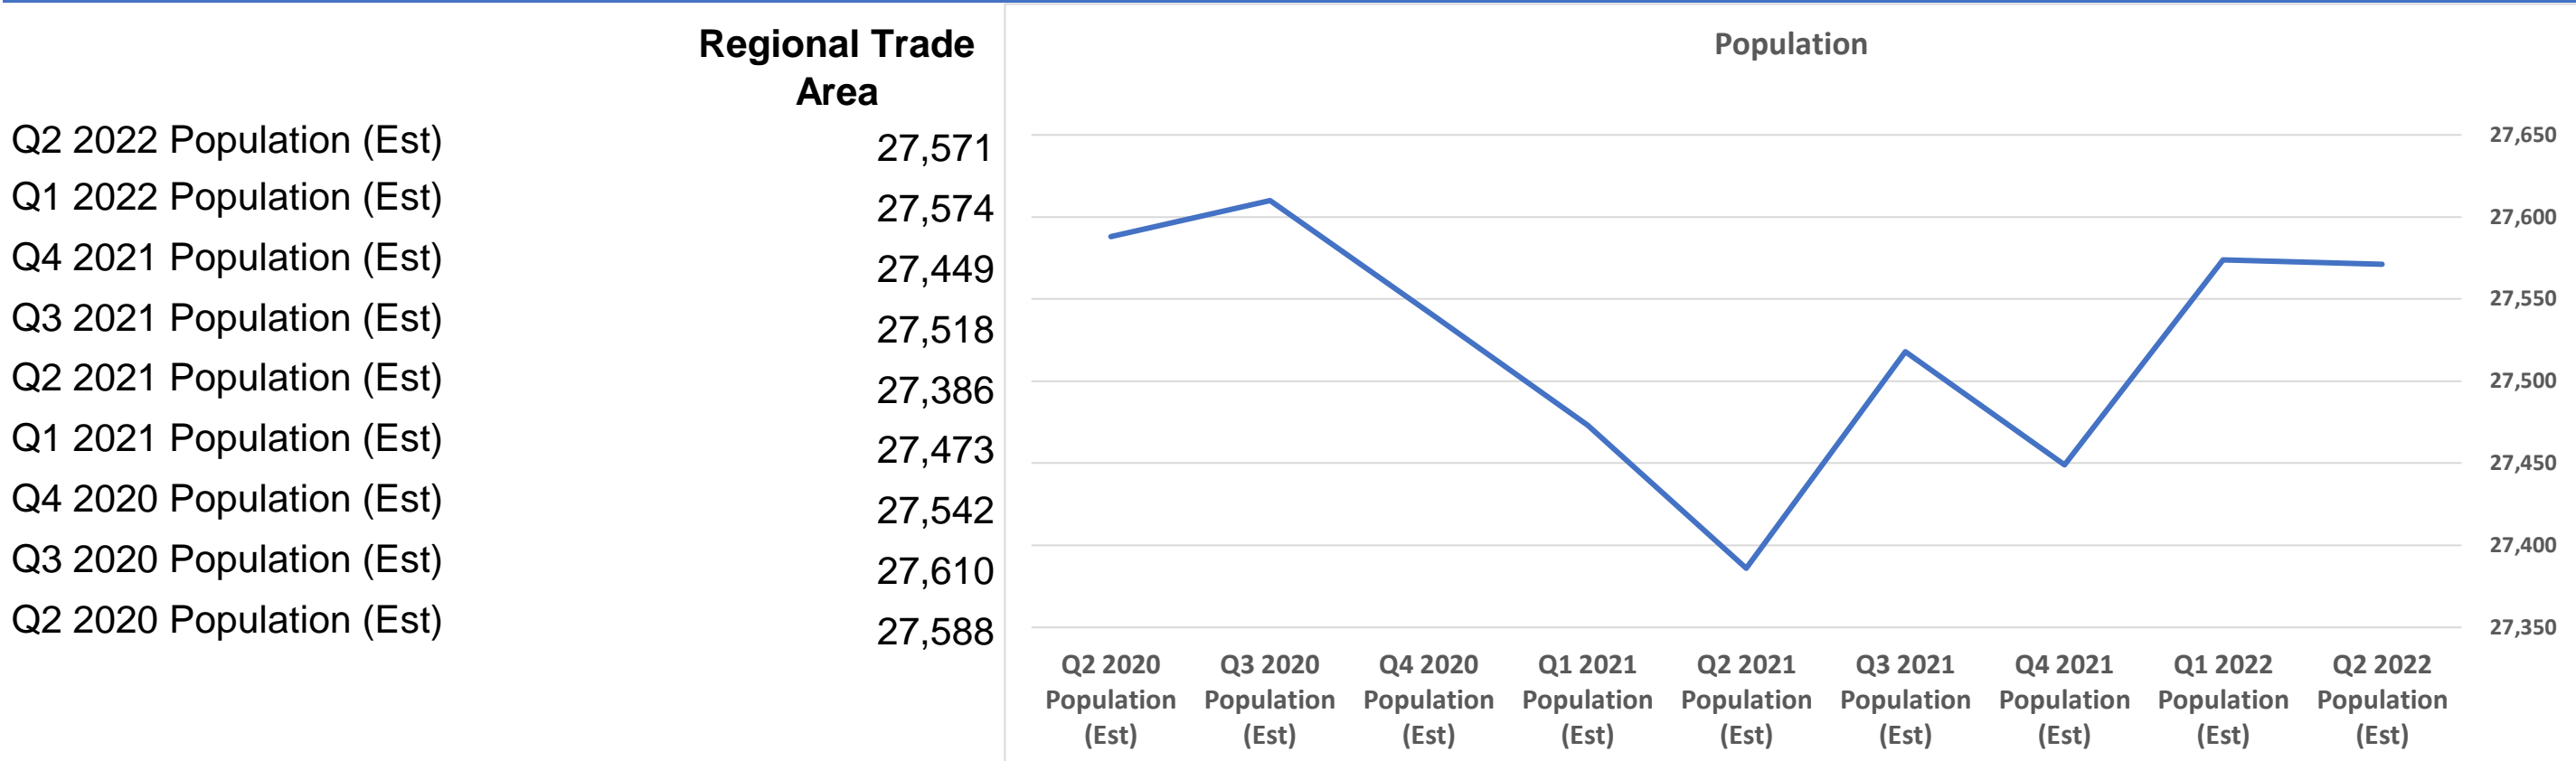

Demographic Trends

Calculated using TAS Retrieval
 Latitude: 39.676319 Longitude: -89.704529
 Oct 4, 2022

Chatham, IL

Population

Households

Average Home Value

GDP

Unemployment Rate