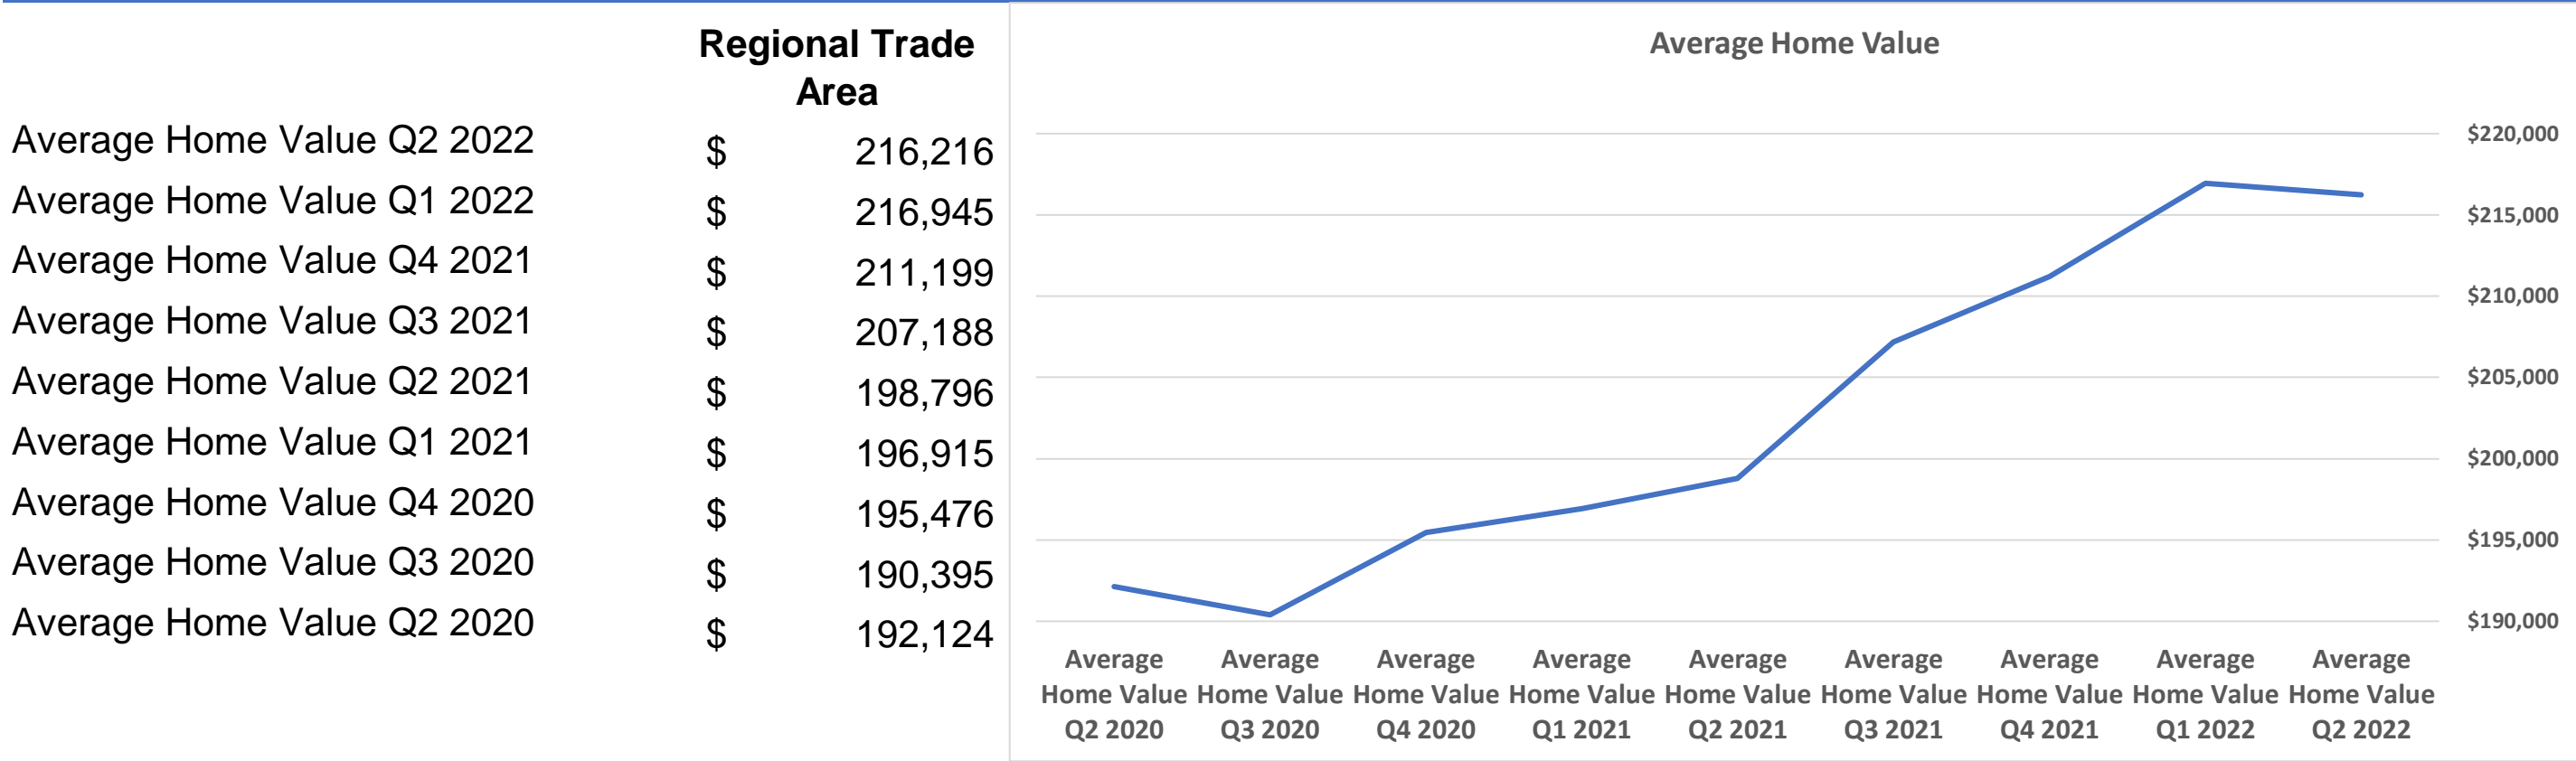

Demographic Trends

Calculated using TAS Retrieval
 Latitude: 39.676319 Longitude: -89.704529
 Oct 4, 2022

Chatham, IL

Population

Households

Average Home Value

GDP

Unemployment Rate