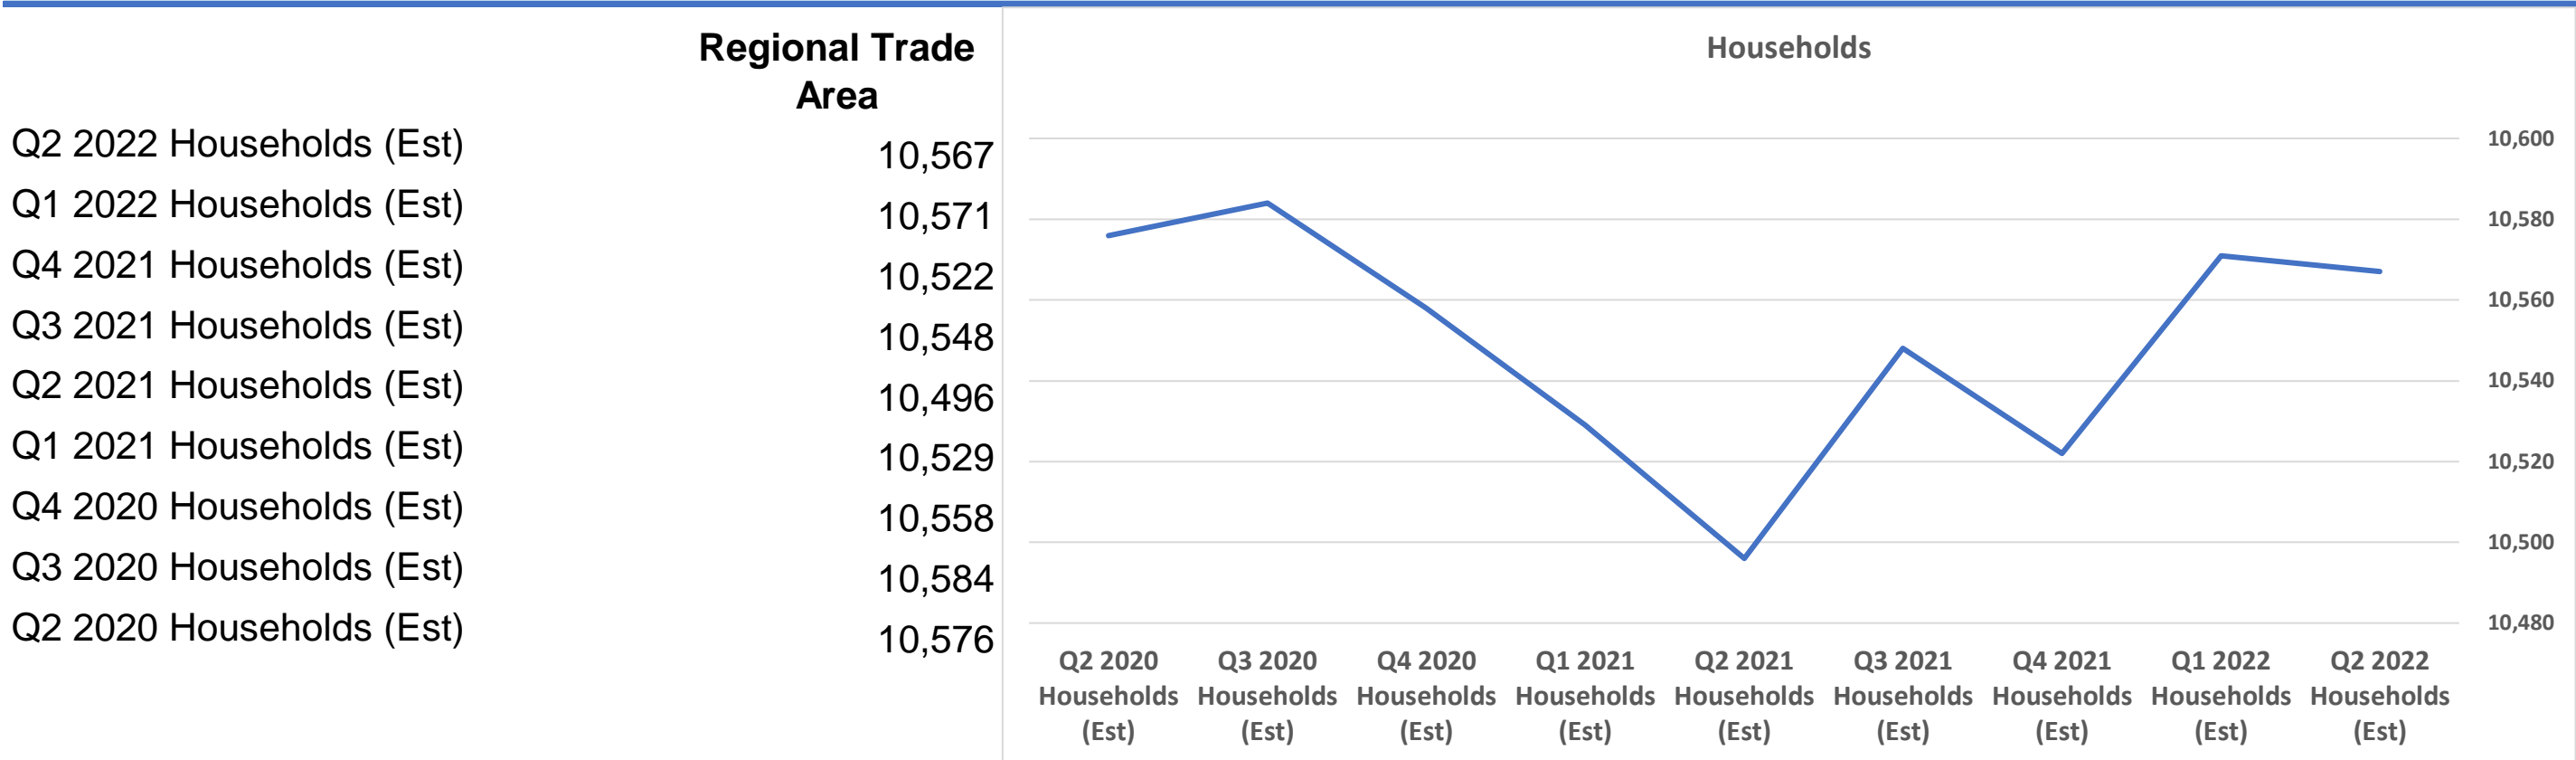

Demographic Trends

Calculated using TAS Retrieval
 Latitude: 39.676319 Longitude: -89.704529
 Oct 4, 2022

Chatham, IL

Population

Households

Average Home Value

GDP

Unemployment Rate