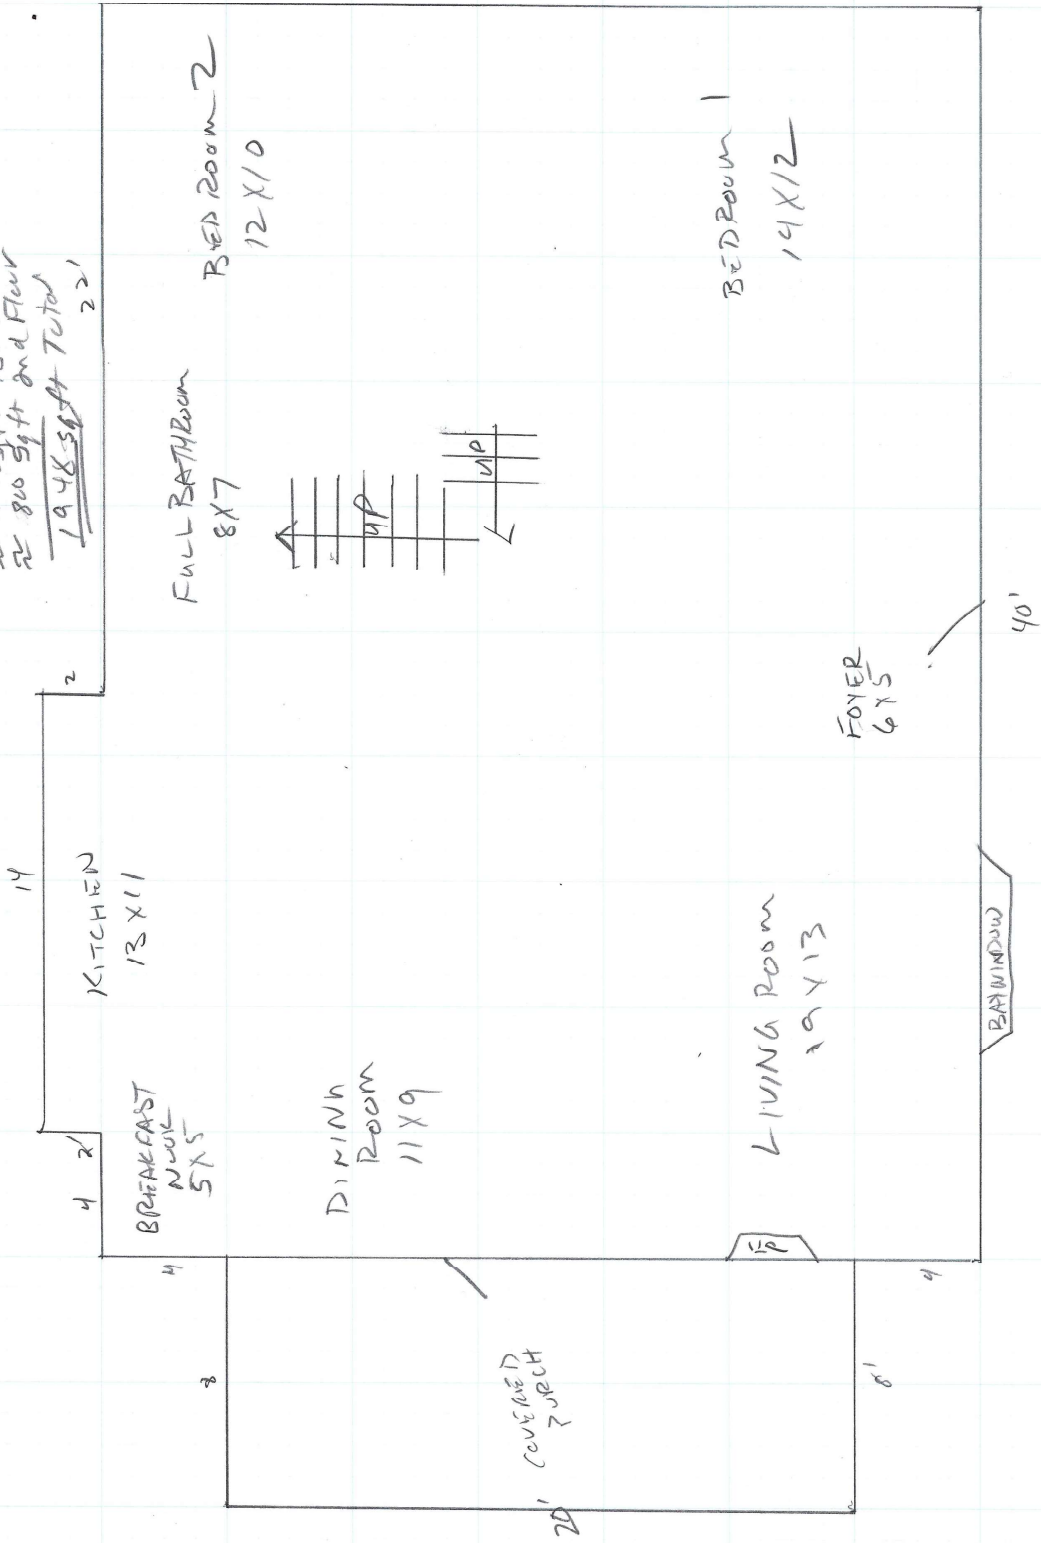

1803 CHEROKEE AVE
CHAFFNEY, SC 29340
± 114 sqft 1st Floor
± 800 sqft 2nd Floor
1948 sqft Total
22'

28'

40'

COVERED PORCH
20'

2

14

4

4

8

8'

4

FOYER
6x5

KITCHEN
13x11

BREAKFAST
NOOK
5x5

DINING
ROOM
11x9

LIVING ROOM
19x13

FULL BATH ROOM
8x7

BED ROOM 2
12x10

BED ROOM 1
14x12

PATIO WINDOW

1803 CHEROKEE AVE
GAFFNEY, SC 29340
± 800 sq ft 2nd Floor