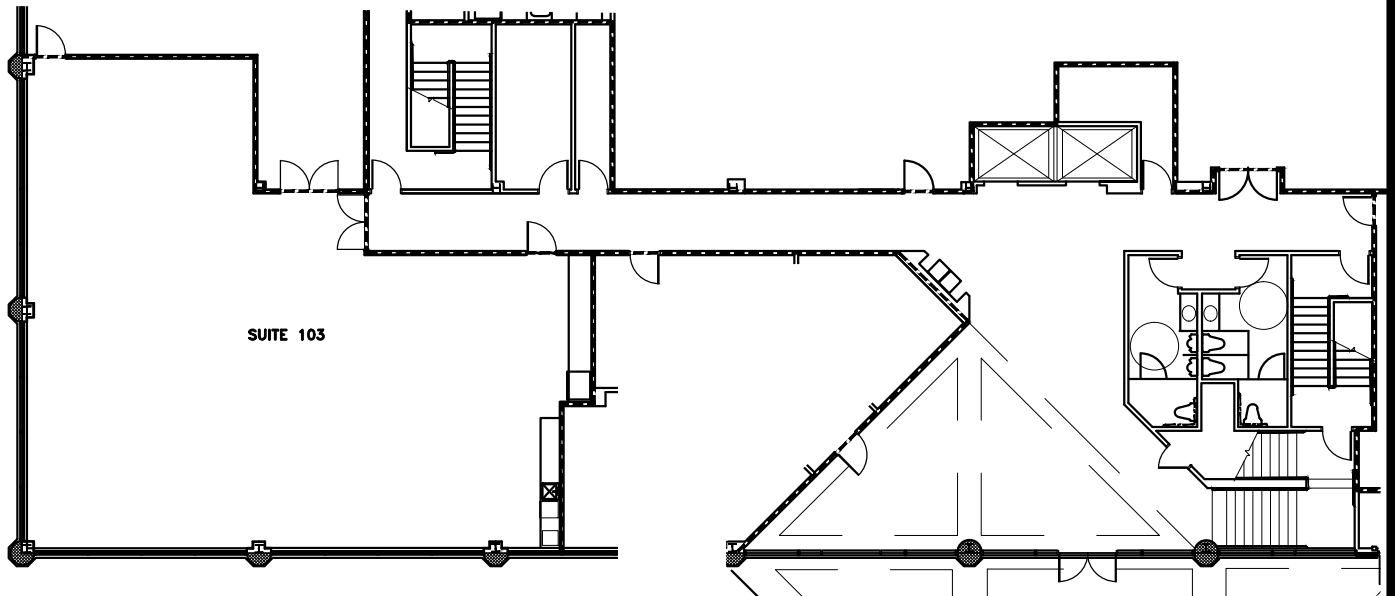

KEY PLAN-BUILDING 1510  
FIRST FLOOR PLAN

SUITE 103

1 FIRST FLOOR PLAN-SUITE 103  
SCALE\_1"=20'-0"

**SUMMIT GROVE**  
— OFFICE PARK —

**SUMMIT GROVE**  
**OFFICE PARK**

1510 KLONDIKE ROAD  
CONYERS, GEORGIA  
(770) 929-8995

BUILDING 1510

SUITE  
103