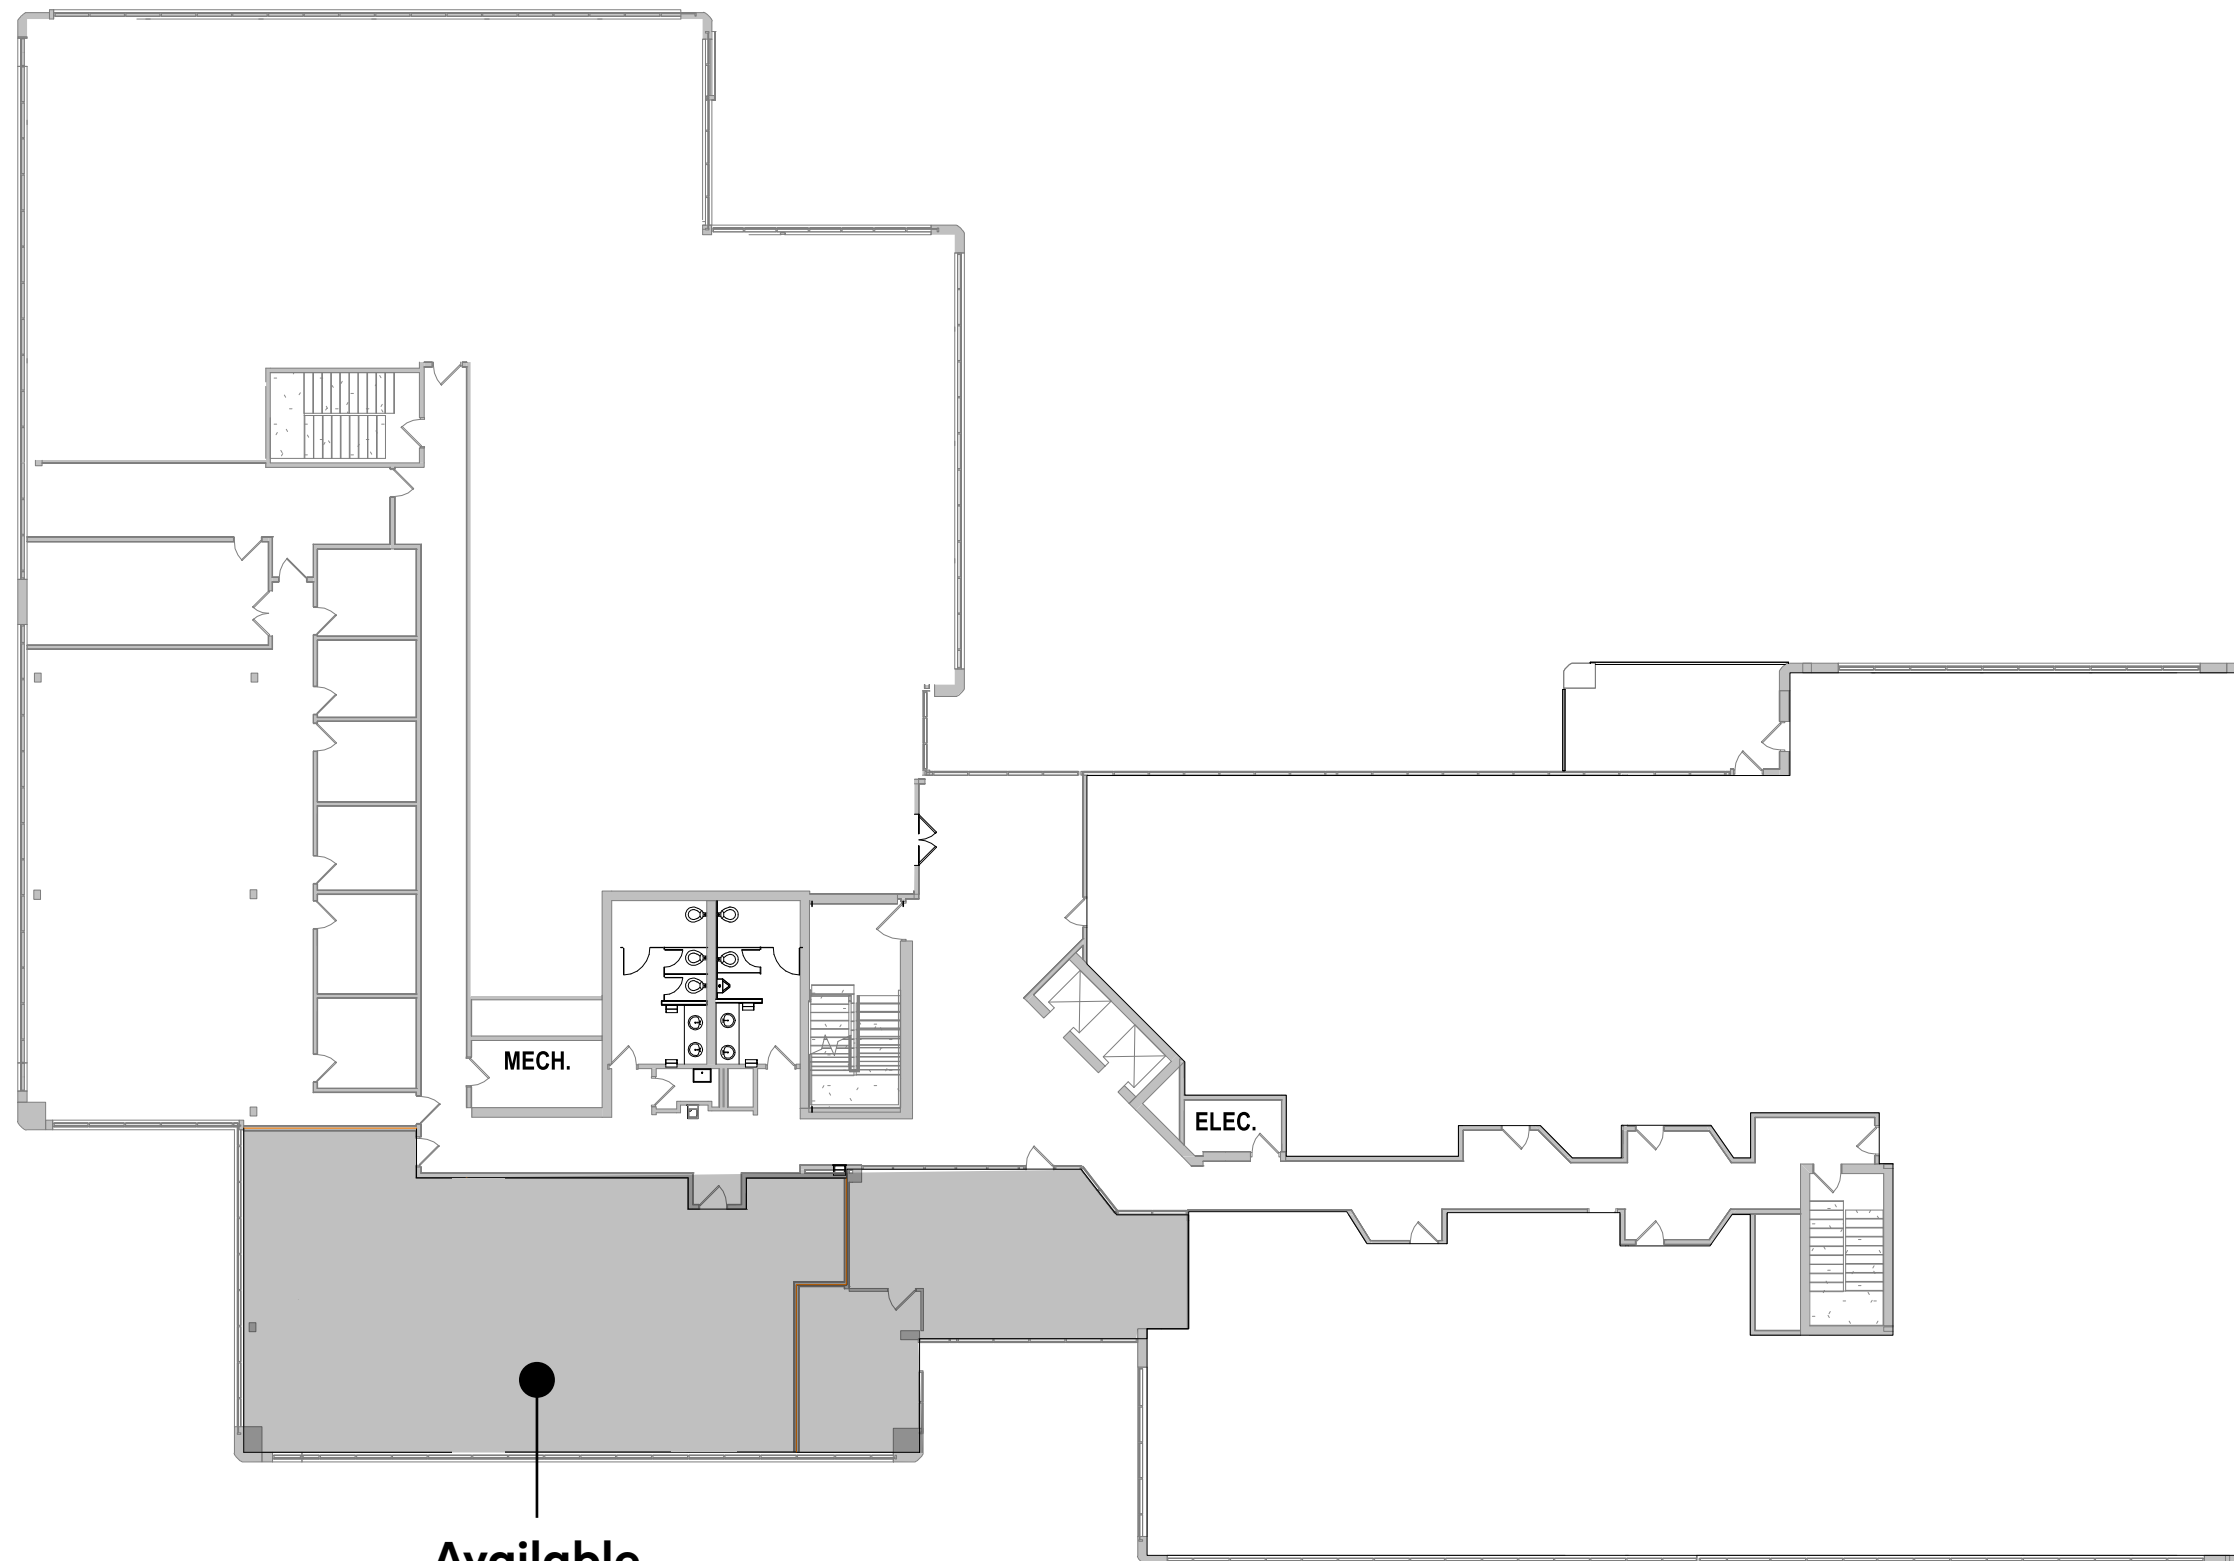

First Floor

11701 Borman Drive
Maryland Heights, MO 63146

Second Floor

11701 Borman Drive
Maryland Heights, MO 63146

Available
Suite 306
3,313 SF

Third Floor

11701 Borman Drive
Maryland Heights, MO 63146