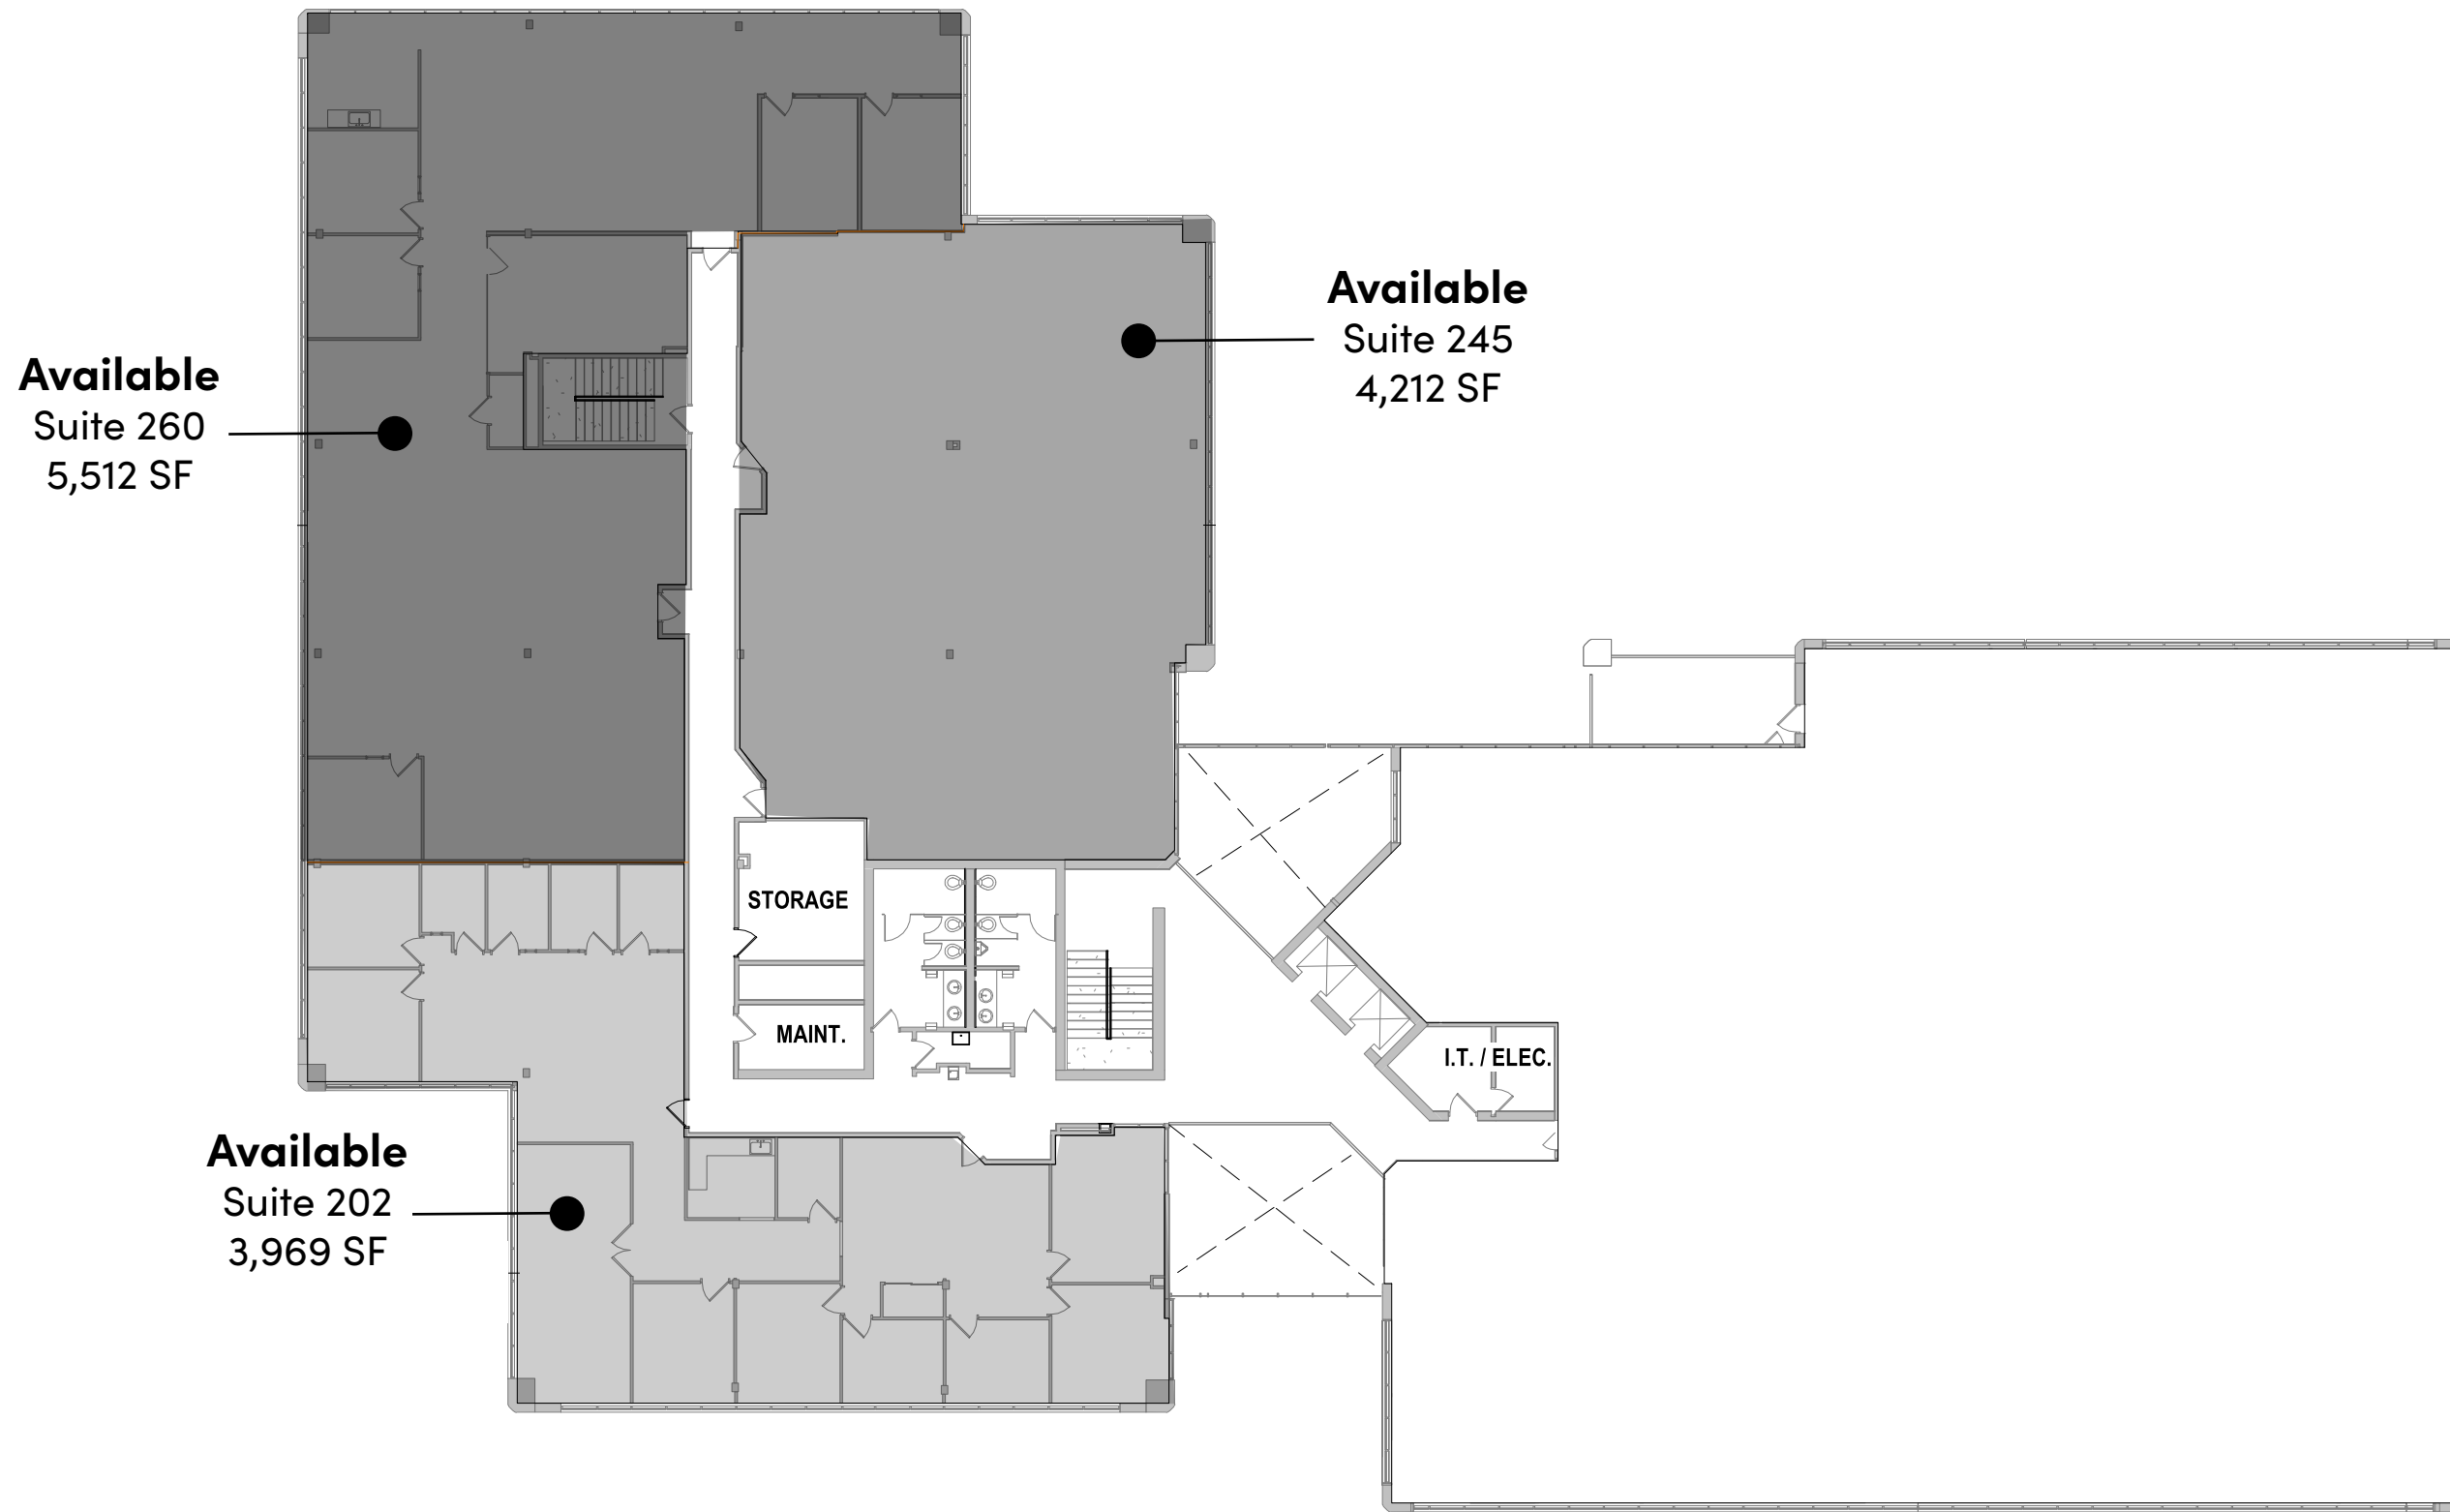

First Floor

11701 Borman Drive
Maryland Heights, MO 63146

Second Floor

11701 Borman Drive
Maryland Heights, MO 63146

Available
Suite 306
3,313 SF

Third Floor

11701 Borman Drive
Maryland Heights, MO 63146