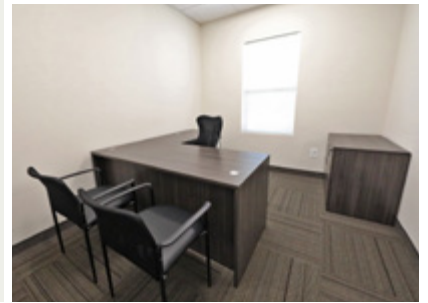

SUITE LIFE AT BRANCBURG COMMONS

3322 Route 22 West | Branchburg | Somerset County | New Jersey

Suite Life at Branchburg Commons, formerly Branchburg Executive Suites, is located on heavily traveled Route 22 West in Branchburg, Somerset County. The complex is also readily accessible from Route 28, 202, Interstate 78 and 287, making Suite Life at Branchburg Commons an ideal place for your growing business. Part of the Branchburg Commons medical and professional office complex, Suite Life at Branchburg Commons provides small business tenants with elegant, fully furnished and functional office suites.