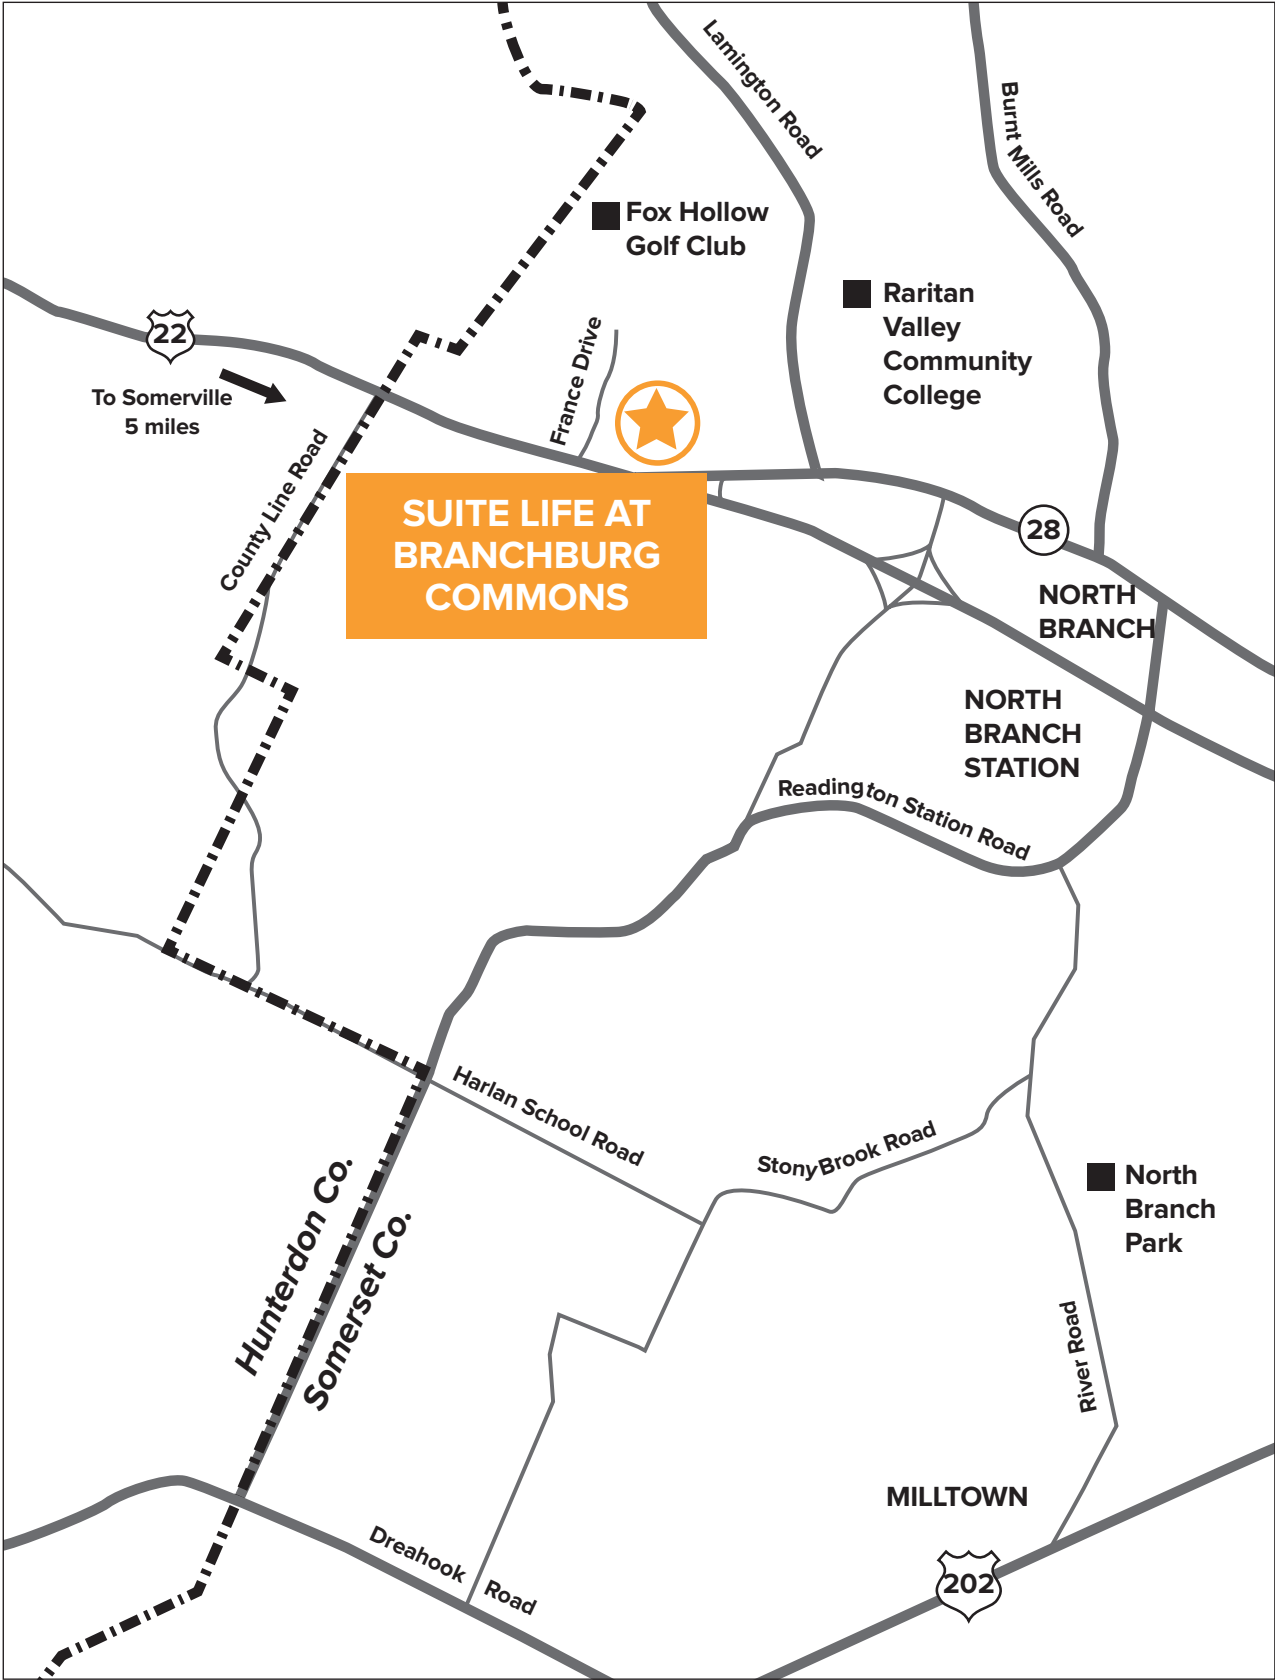

SUITE LIFE AT BRANCBURG COMMONS

3322 Route 22 West | Branchburg | Somerset County | New Jersey

Suite Life at Branchburg Commons, formerly Branchburg Executive Suites, is located on heavily traveled Route 22 West in Branchburg, Somerset County. The complex is also readily accessible from Route 28, 202, Interstate 78 and 287, making Suite Life at Branchburg Commons an ideal place for your growing business. Part of the Branchburg Commons medical and professional office complex, Suite Life at Branchburg Commons provides small business tenants with elegant, fully furnished and functional office suites.

SUITE LIFE AT BRANCBURG COMMONS

3322 Route 22 West | Branchburg | Somerset County | New Jersey

SUITE LIFE AT BRANCBURG COMMONS

3322 Route 22 West | Branchburg | Somerset County | New Jersey

SUITE LIFE AT BRANCBURG COMMONS

3322 Route 22 West | Branchburg | Somerset County | New Jersey