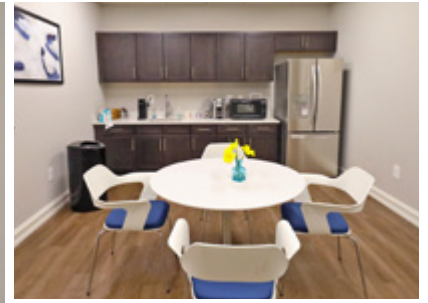

SUITE LIFE AT BRANCBURG COMMONS

3322 Route 22 West | Branchburg | Somerset County | New Jersey

Suite Life at Branchburg Commons, formerly Branchburg Executive Suites, is located on heavily traveled Route 22 West in Branchburg, Somerset County. The complex is also readily accessible from Route 28, 202, Interstate 78 and 287, making Suite Life at Branchburg Commons an ideal place for your growing business. Part of the Branchburg Commons medical and professional office complex, Suite Life at Branchburg Commons provides small business tenants with elegant, fully furnished and functional office suites.