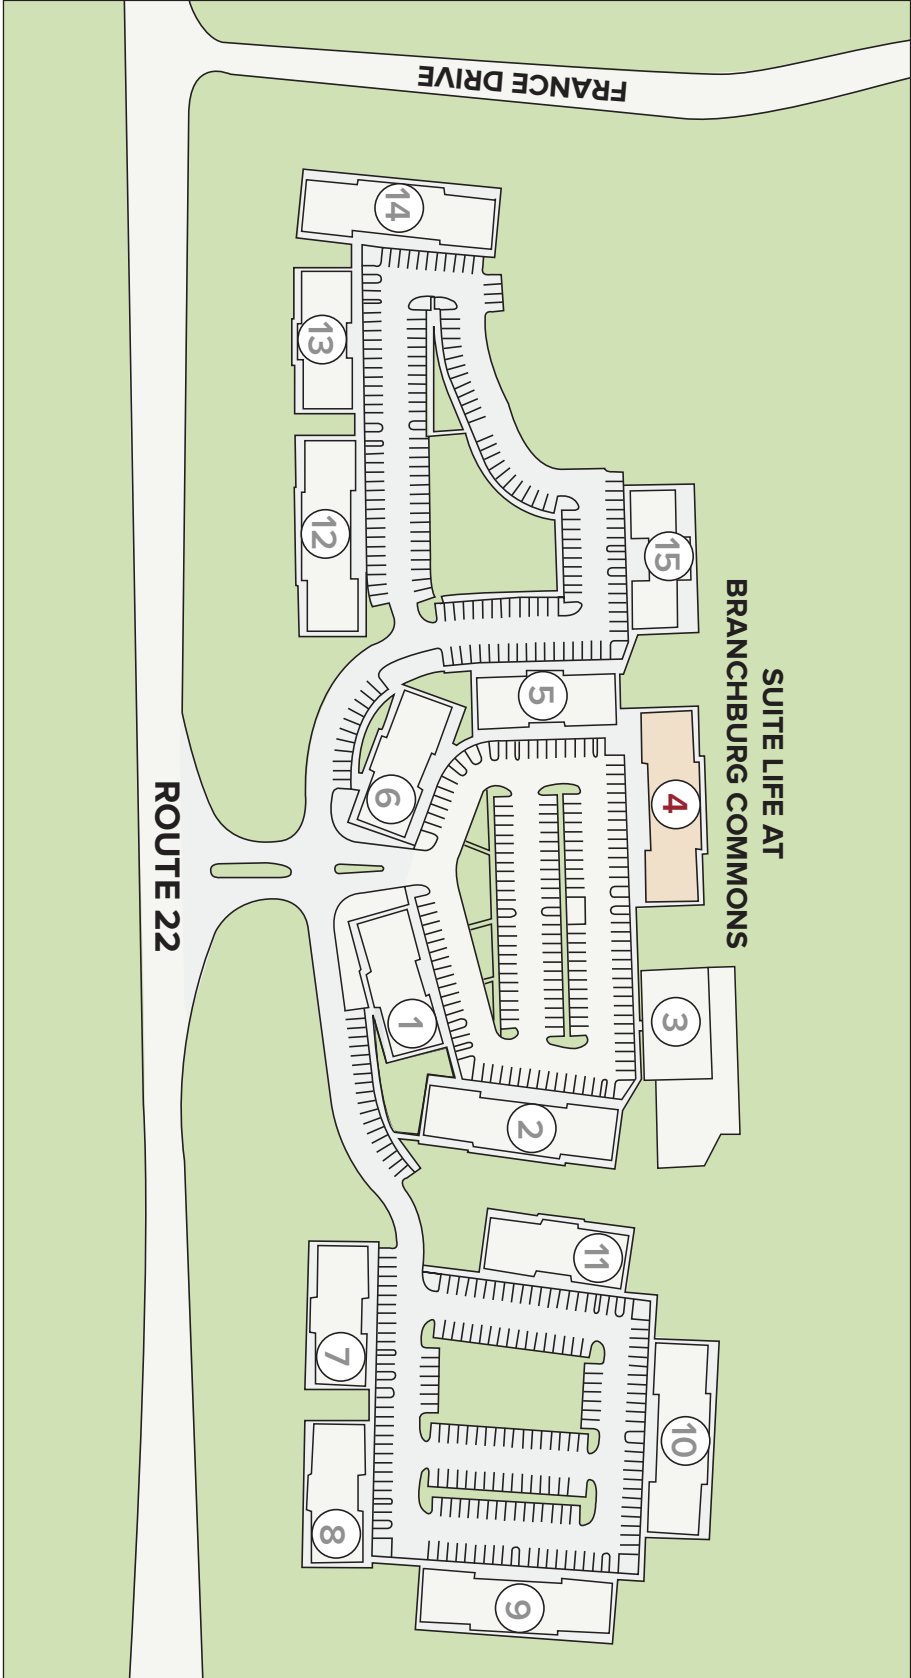

SUITE LIFE AT BRANCBURG COMMONS

3322 Route 22 West | Branchburg | Somerset County | New Jersey

Suite Life at Branchburg Commons, formerly Branchburg Executive Suites, is located on heavily traveled Route 22 West in Branchburg, Somerset County. The complex is also readily accessible from Route 28, 202, Interstate 78 and 287, making Suite Life at Branchburg Commons an ideal place for your growing business. Part of the Branchburg Commons medical and professional office complex, Suite Life at Branchburg Commons provides small business tenants with elegant, fully furnished and functional office suites.

Nestled within 19 acres of professionally landscaped and managed grounds, Suite Life at Branchburg Commons provides 3,502 sf (+/-) of the 116,526 sf (+/-) of space available in the 15 building Branchburg Commons complex.

SUITE LIFE AT BRANCBURG COMMONS

3322 Route 22 West | Branchburg | Somerset County | New Jersey

SUITE LIFE AT BRANCBURG COMMONS

3322 Route 22 West | Branchburg | Somerset County | New Jersey

SUITE LIFE AT BRANCBURG COMMONS