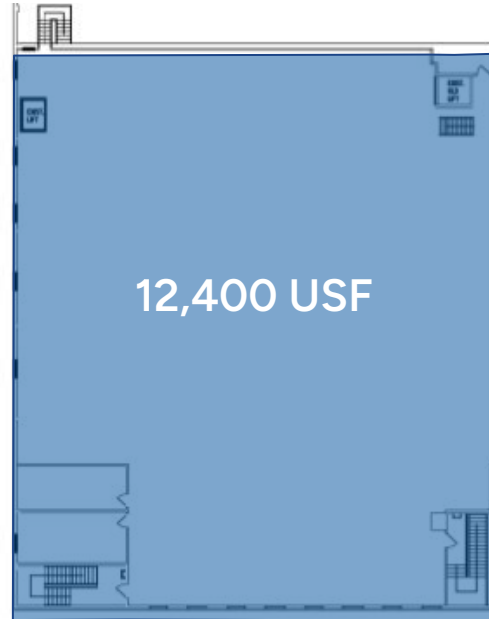

MEZZANINE

SITE BREAKDOWN

GROUND FLOOR	
LOW BAY	11,677 USF
HIGH BAY	15,677 USF
STAGING AREA	2,429 USF
MEZZANINE	
	12,400 USF
TOTAL	
	±42,500 USF