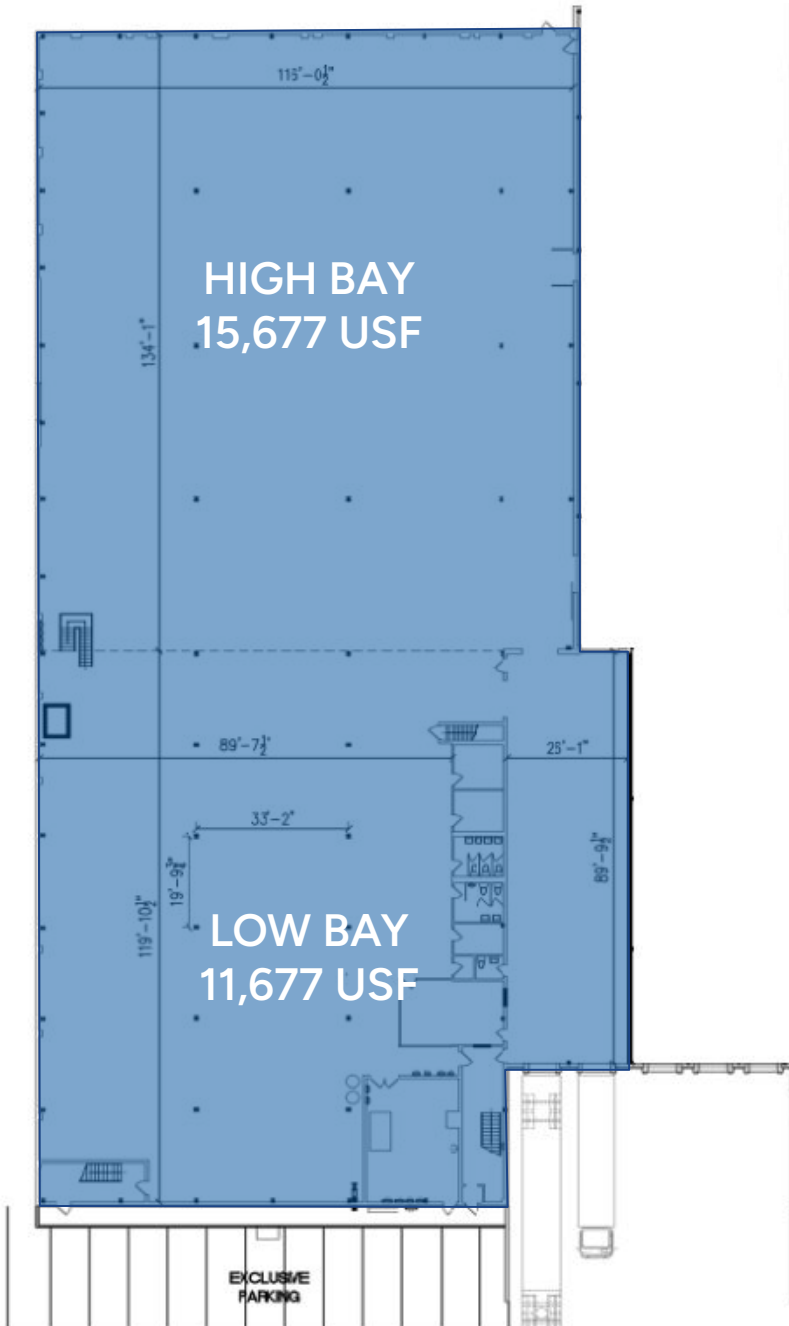

GROUND FLOOR