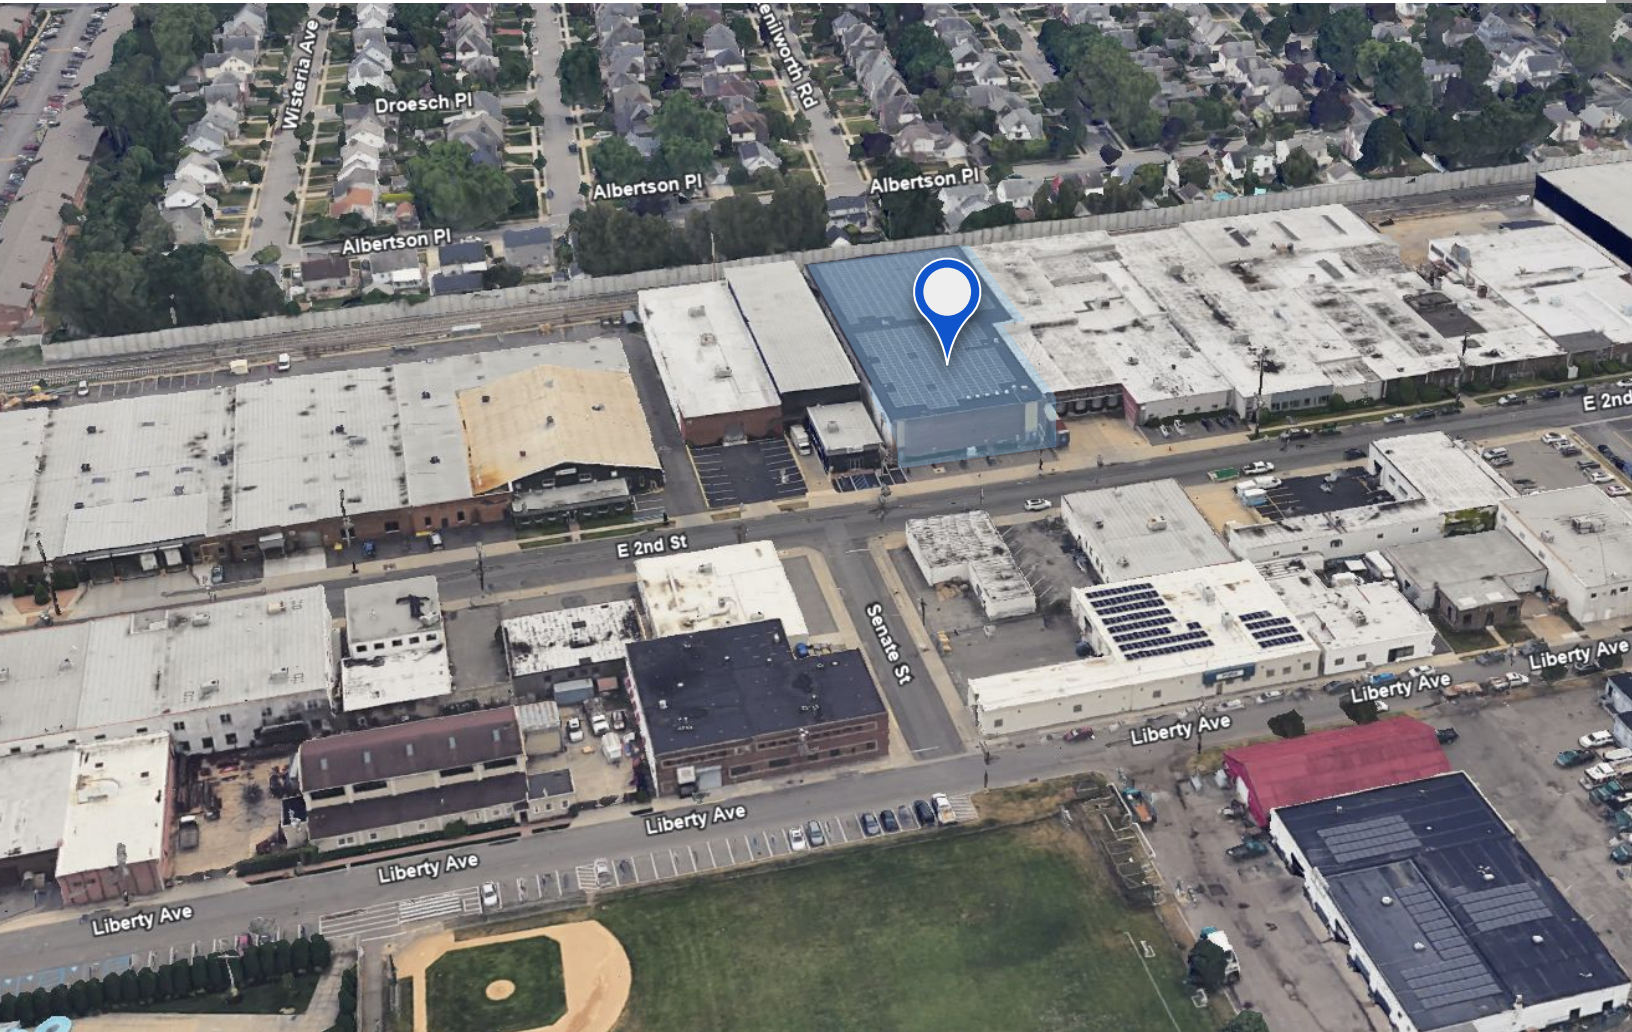

The information contained herein has either been provided by publicly available data or obtained from sources that we deem reliable. The information is subject to errors, omissions, modifications, and to any listing condition not otherwise provided. We have no reason to doubt the accuracy of the details herein but provide no guarantee to its reliability. All zoning, measurements, allowable uses and all other information herein must be independently verified.