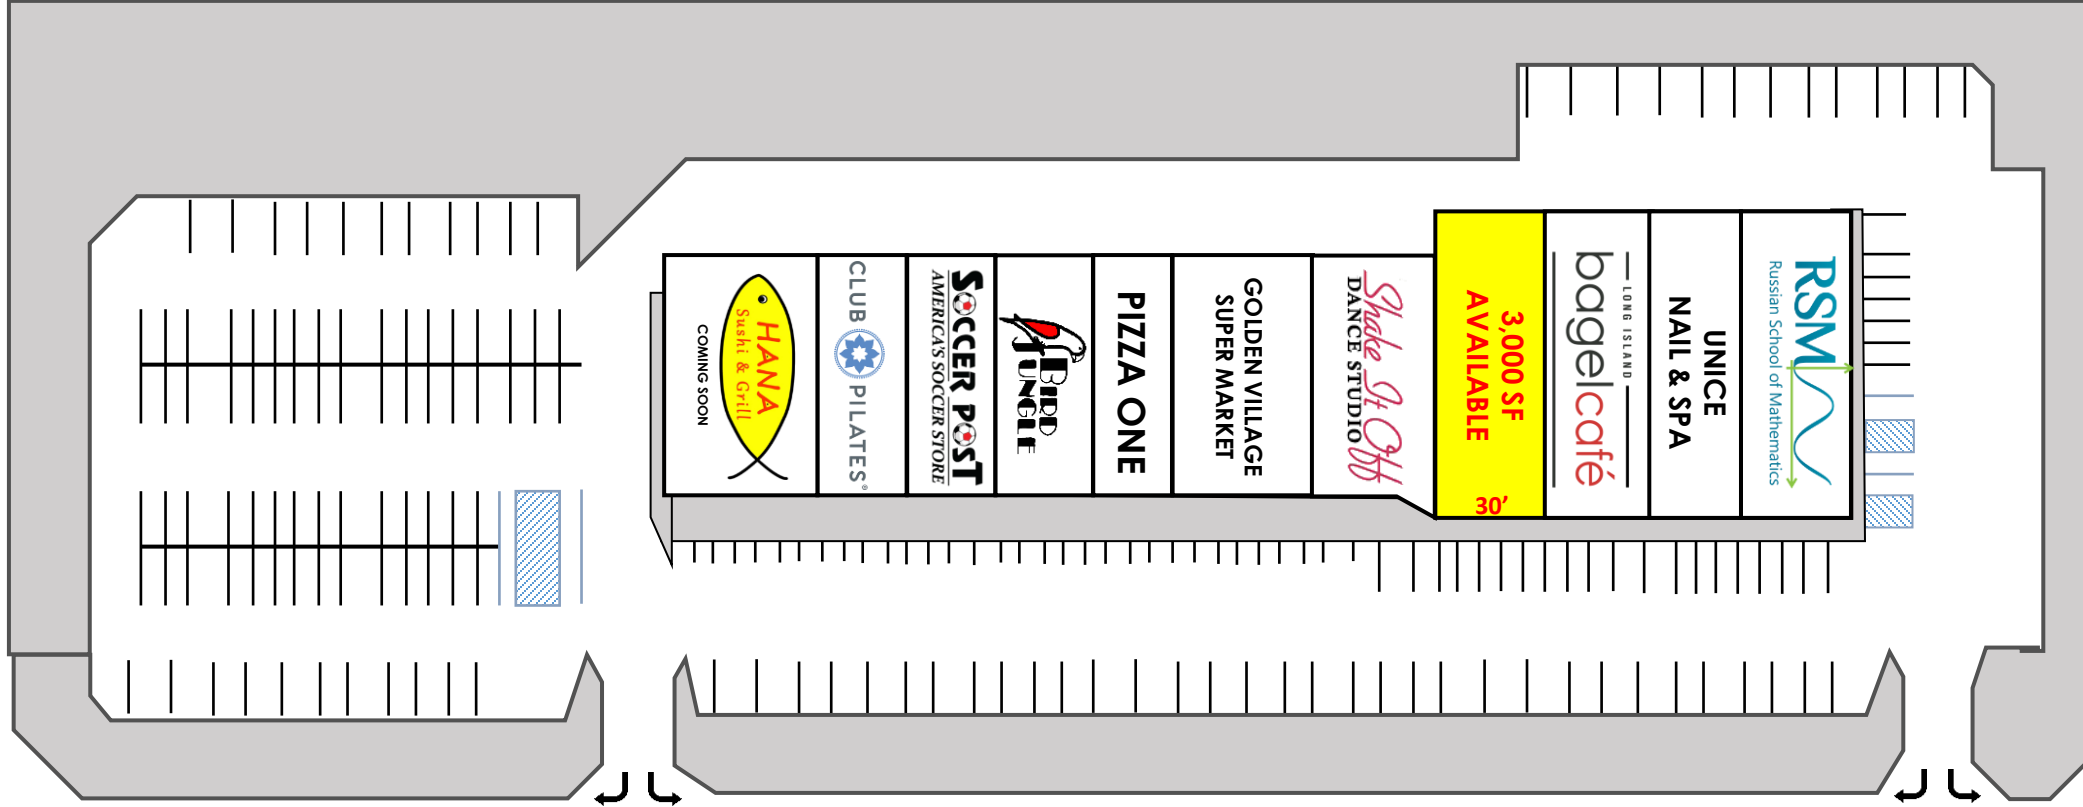

SITE PLAN

CENTRAL PARK AVENUE