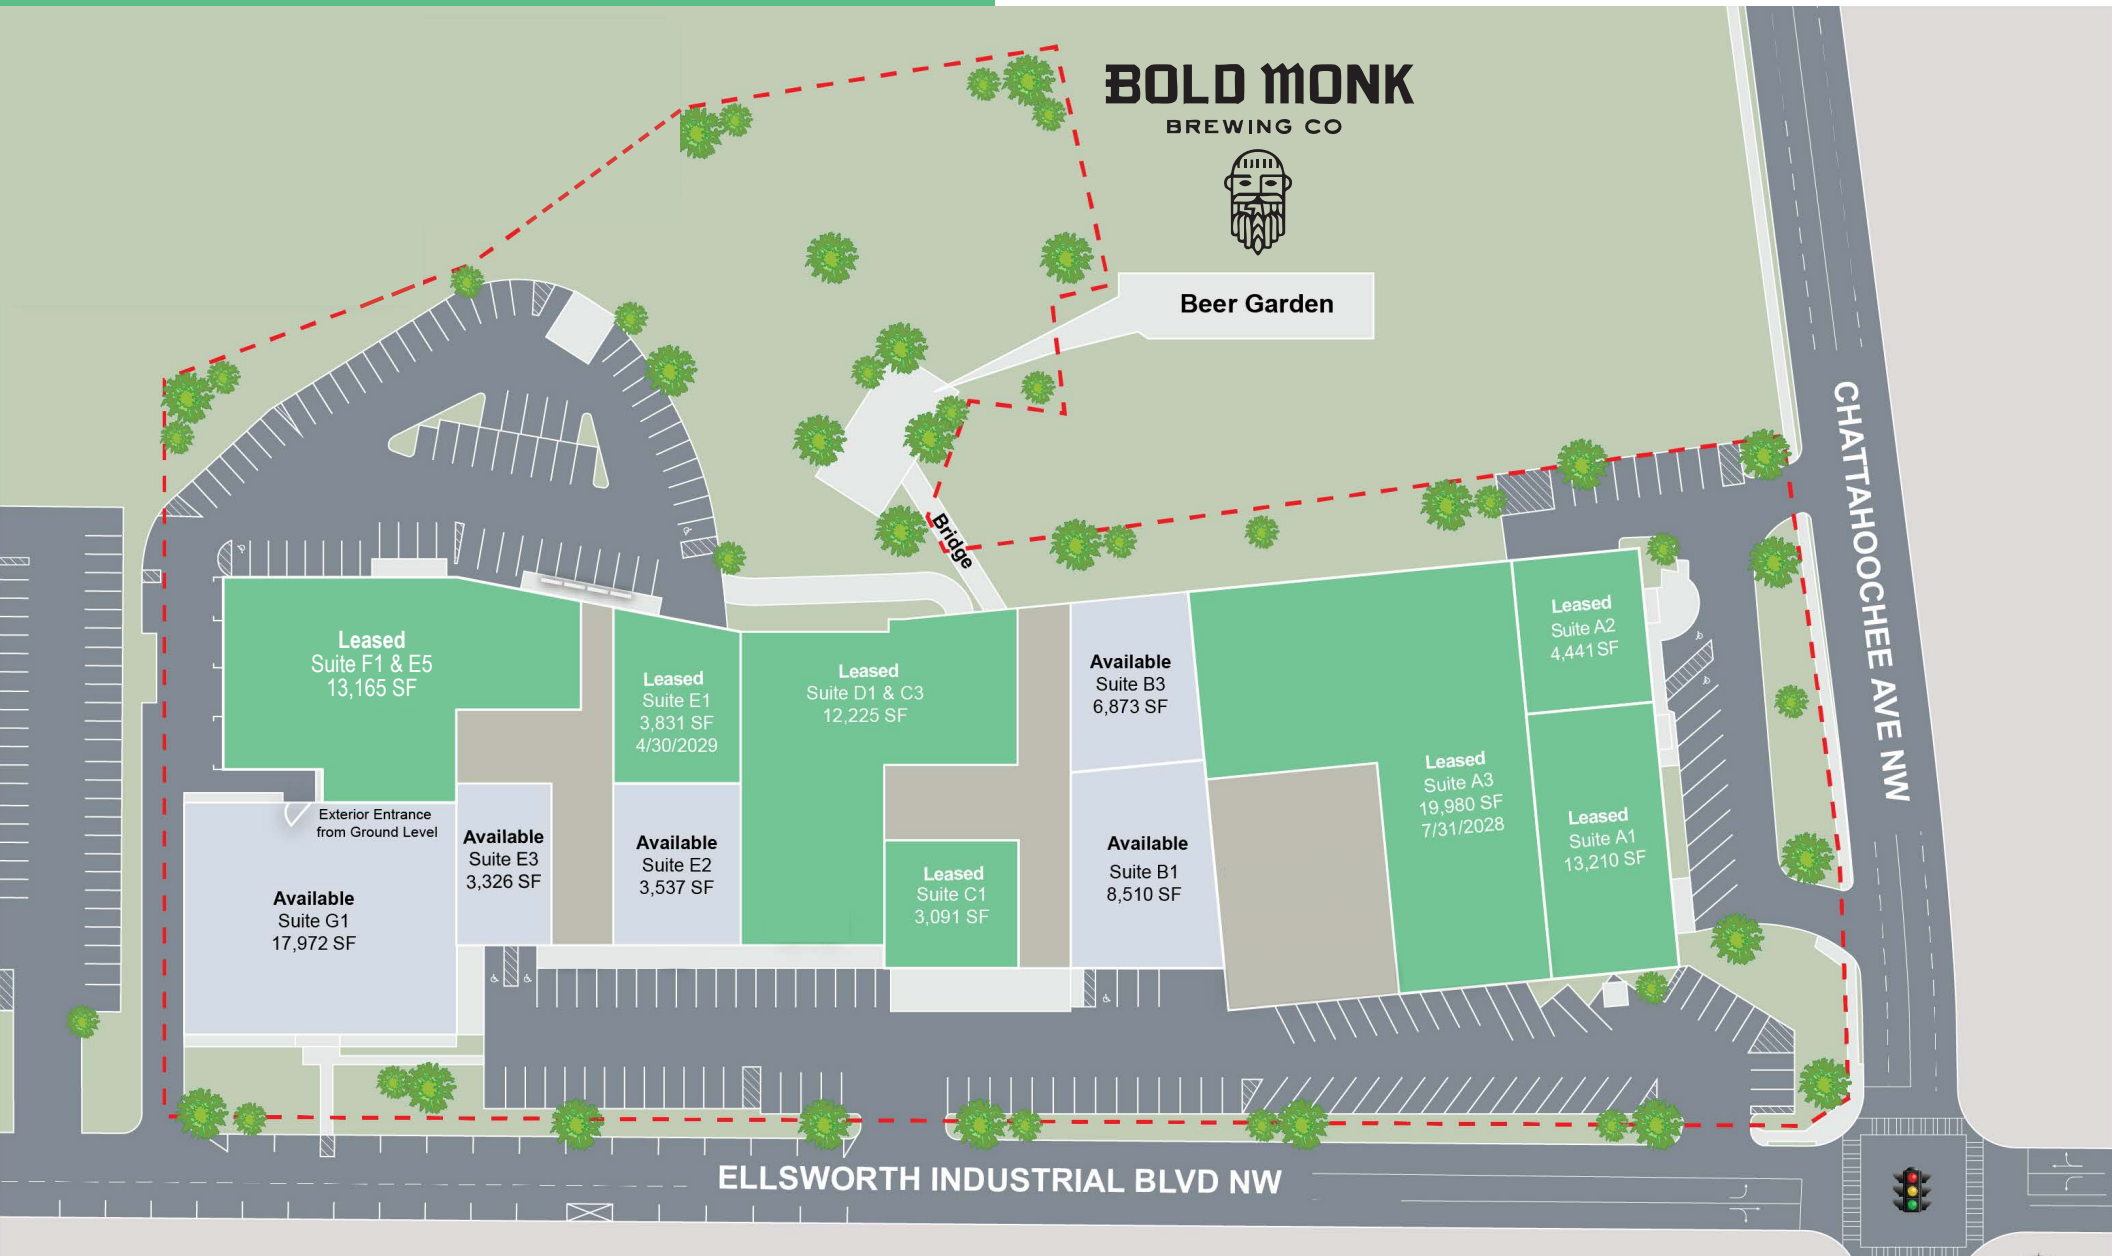

Ellsworth Availability

1175 CHATTAHOOCHEE AVENUE NW | ATLANTA, GA