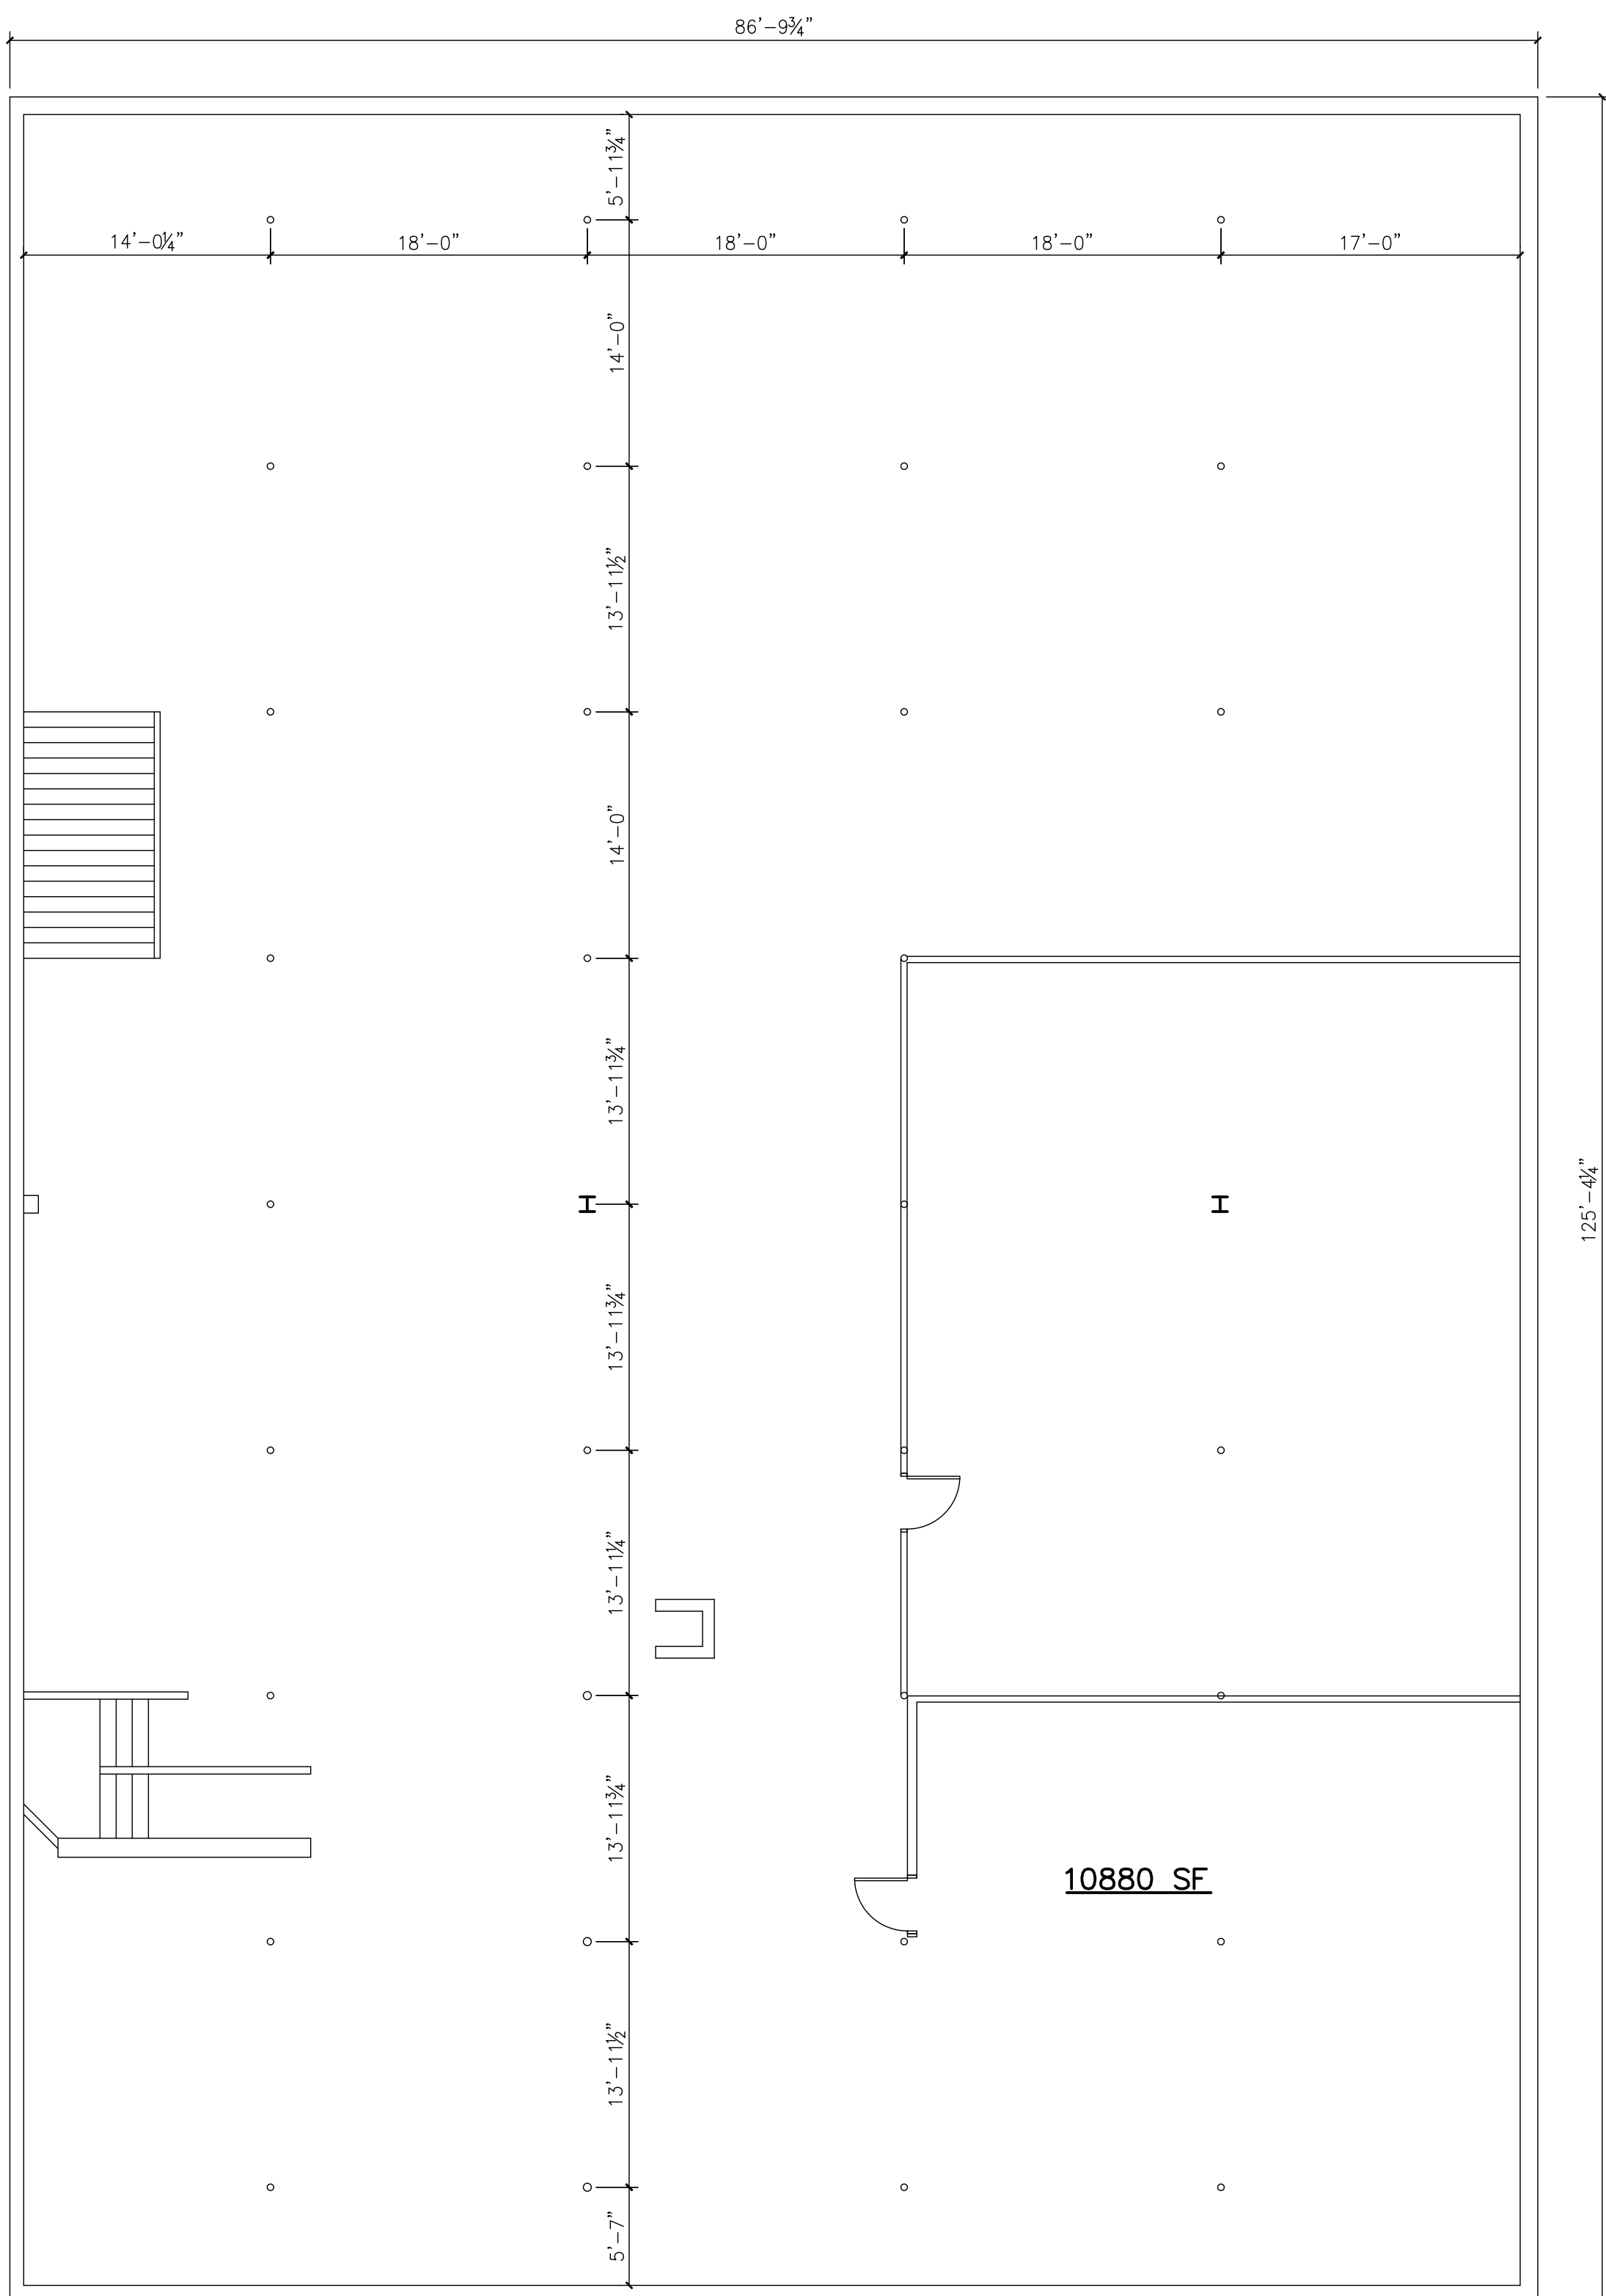

13975 SF

EXISTING SUITE—MAIN FLOOR
 1875 W MISSISSIPPI AVE
 DENVER CO 10/24/2023

10880 SF

EXISTING SUITE—BASEMENT FLOOR
 1875 W MISSISSIPPI AVE
 DENVER CO 10/24/2023