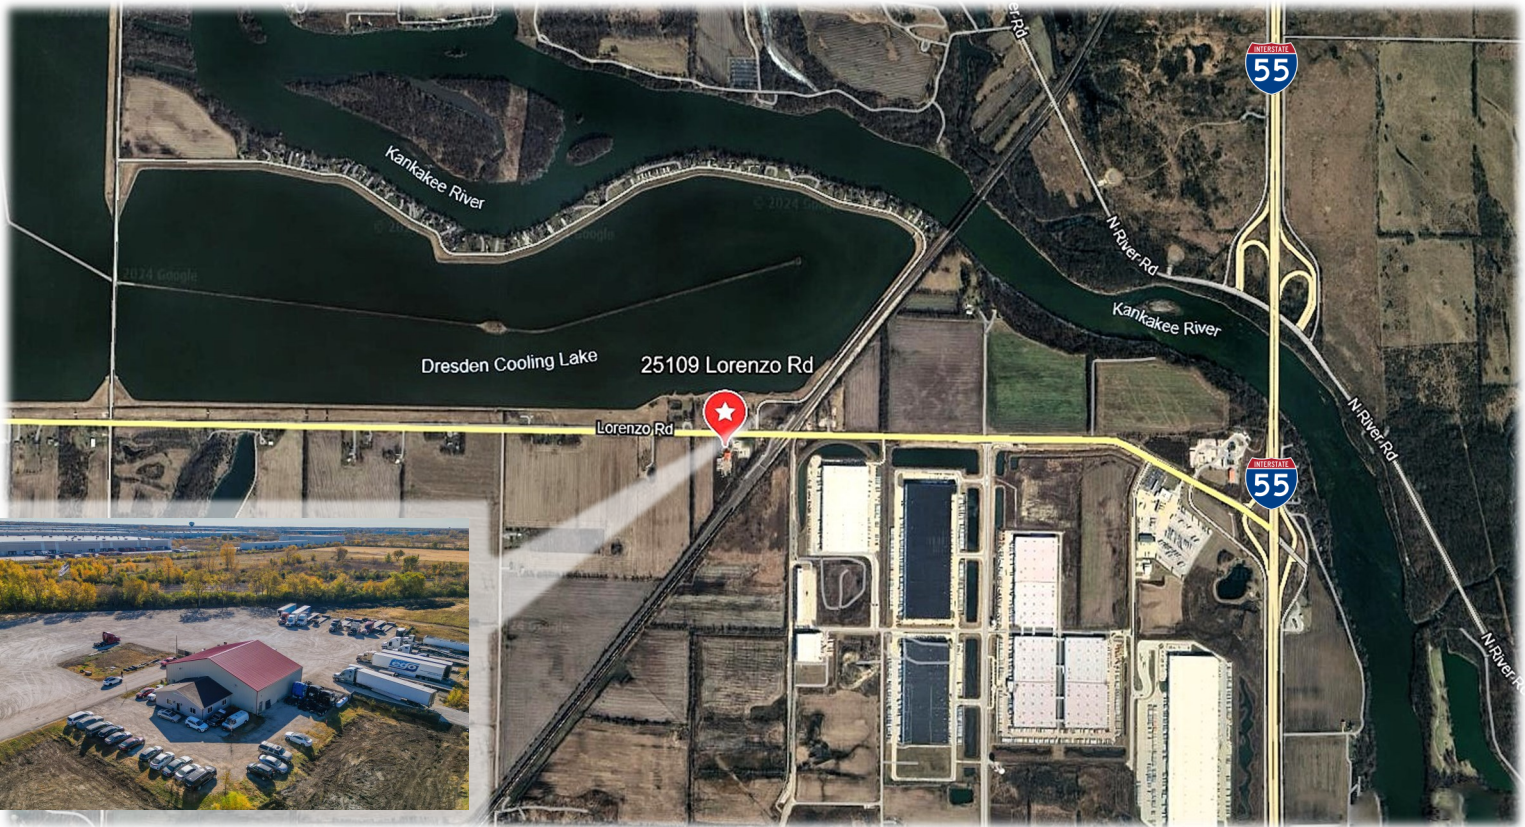

FOR SALE

TRUCK TERMINAL & OUTSIDE STORAGE

25109 Lorenzo Road Wilmington | Illinois

### Property Summary

**Available acres:** 8.84 Acres/ 5,500 sf Repair shop + office

**Sale Price:** Call for pricing

**Highlights:** This property is surrounded on 3 sides of the BSNF Intermodal Coal City | Next to Elion Logistics Park 55 a 30 million sf.. planned development | 2-miles from Centerpoint Properties with Union Pacific and BNSF intermodal | 5500sf repair shop and office | Easy access to I-55

### 25109 Lorenzo Road | Wilmington | Illinois