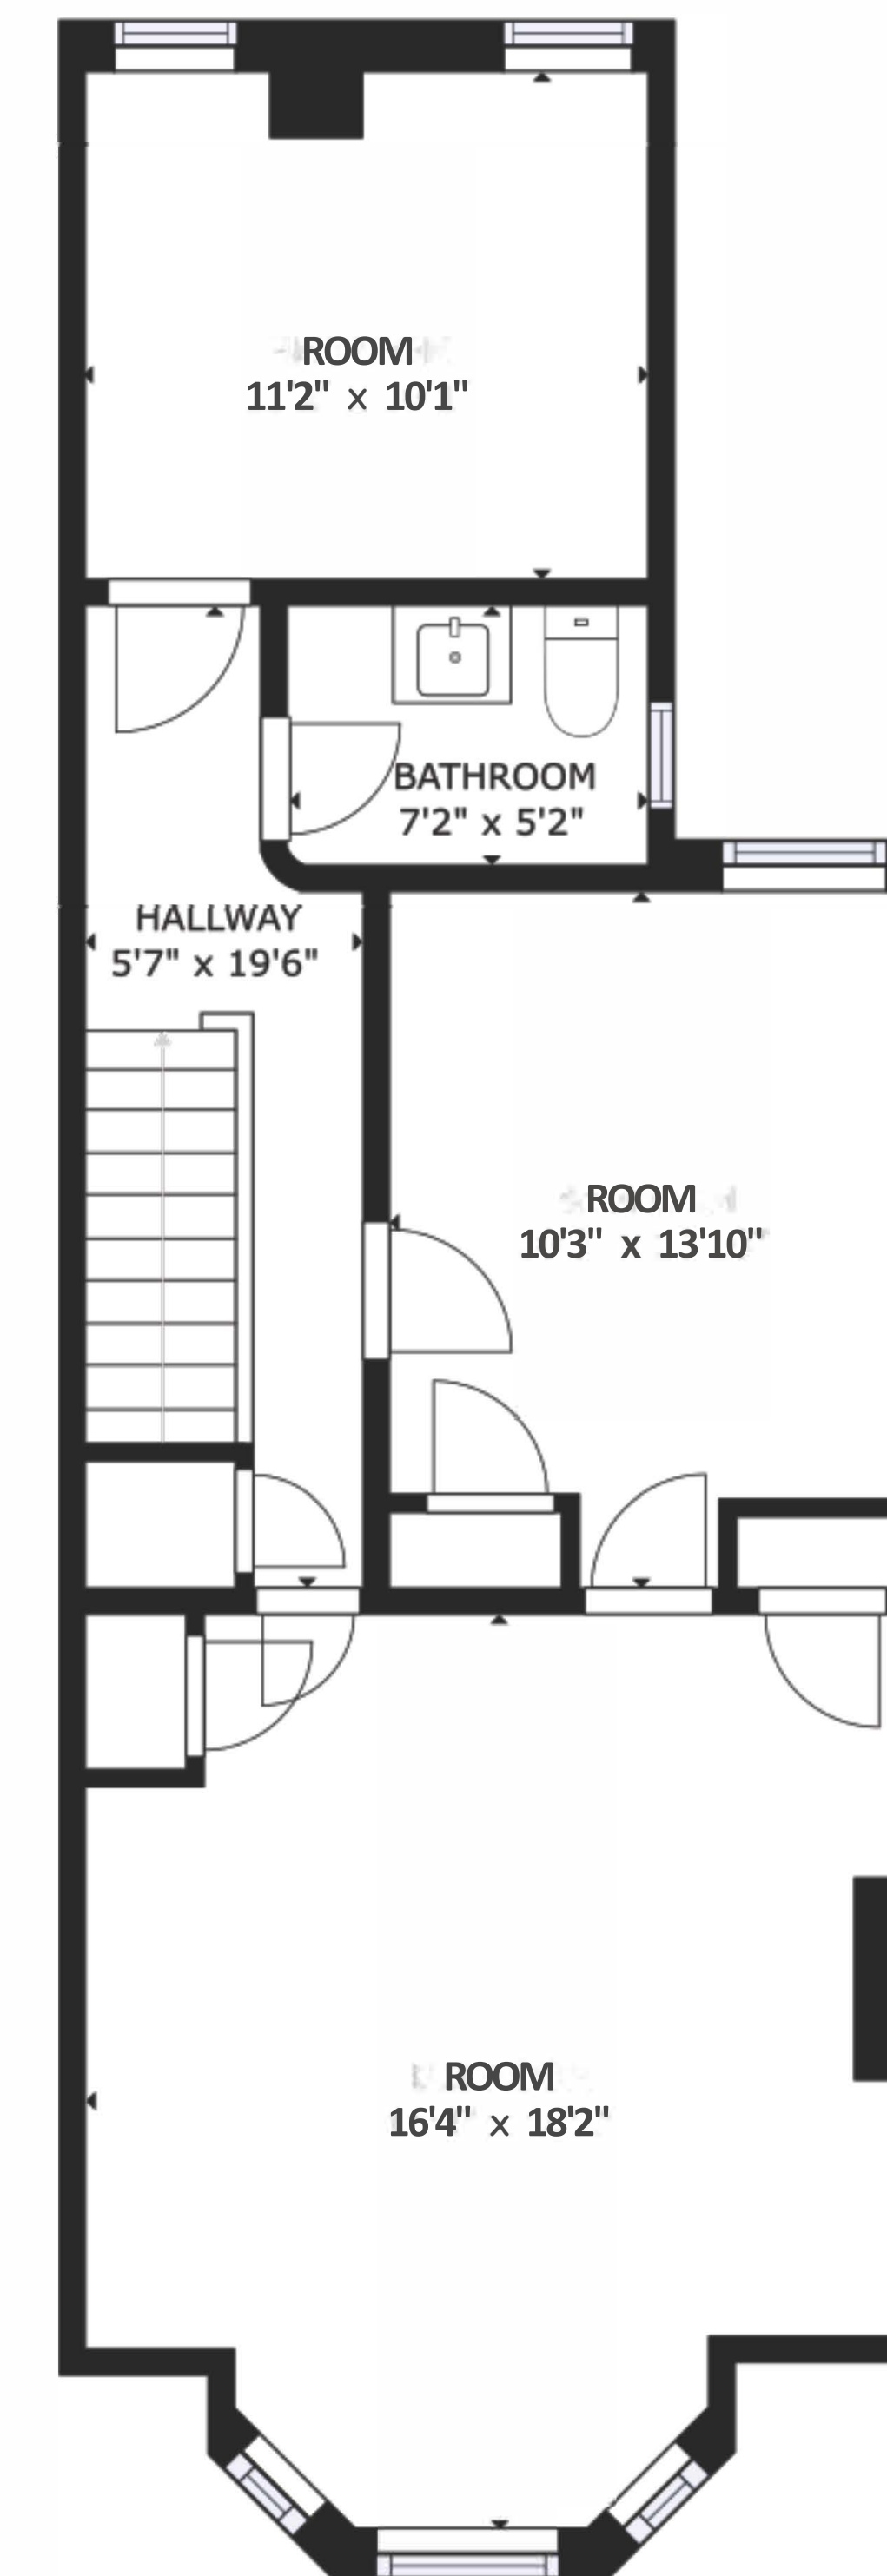

FLOOR 1

FLOOR 2

FLOOR 3

GROSS INTERNAL AREA
 FLOOR 1: 336 sq ft, FLOOR 2: 699 sq ft, FLOOR 3: 679 sq ft
 EXCLUDED AREA; PATIO: 421 sq ft
 TOTAL: 1714 sq ft
 SIZES AND DIMENSIONS APE APPROXIMATE, ACTUAL MAY VARY.