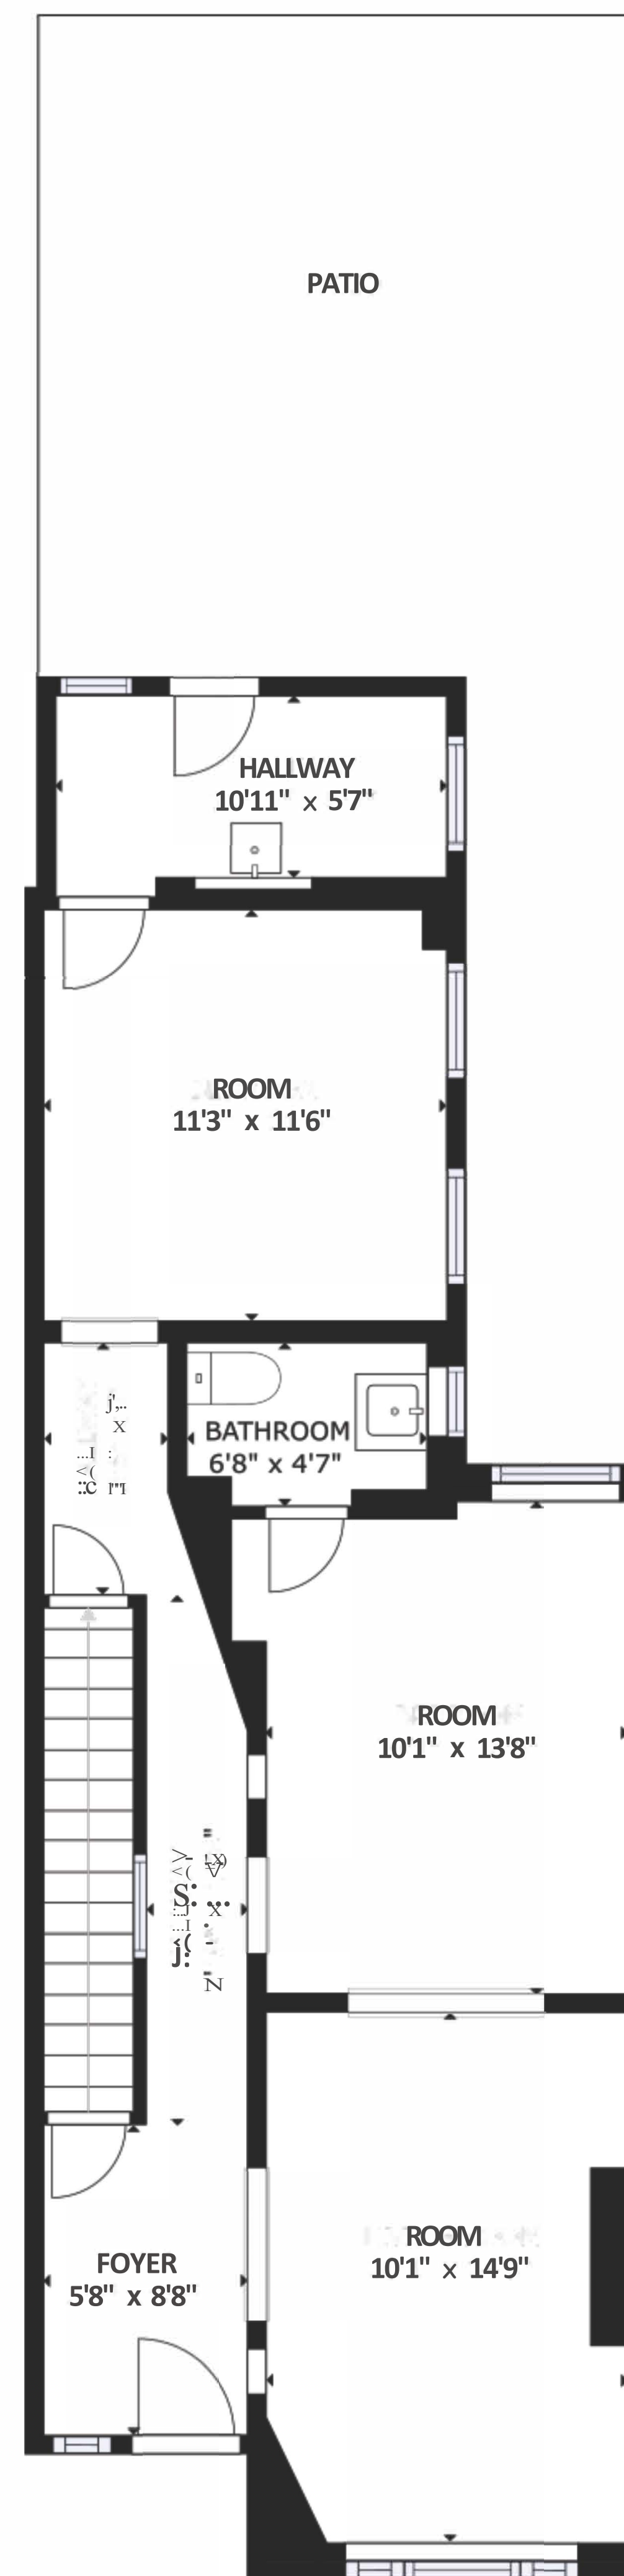

FLOOR 1

FLOOR 2

FLOOR 3

GROSS INTERNAL AREA
 FLOOR 1: 336 sq ft, FLOOR 2: 699 sq ft, FLOOR 3: 679 sq ft
 EXCLUDED AREA; PATIO: 421 sq ft
 TOTAL: 1714 sq ft
 SIZES AND DIMENSIONS APE APPROXIMATE, ACTUAL MAY VARY.