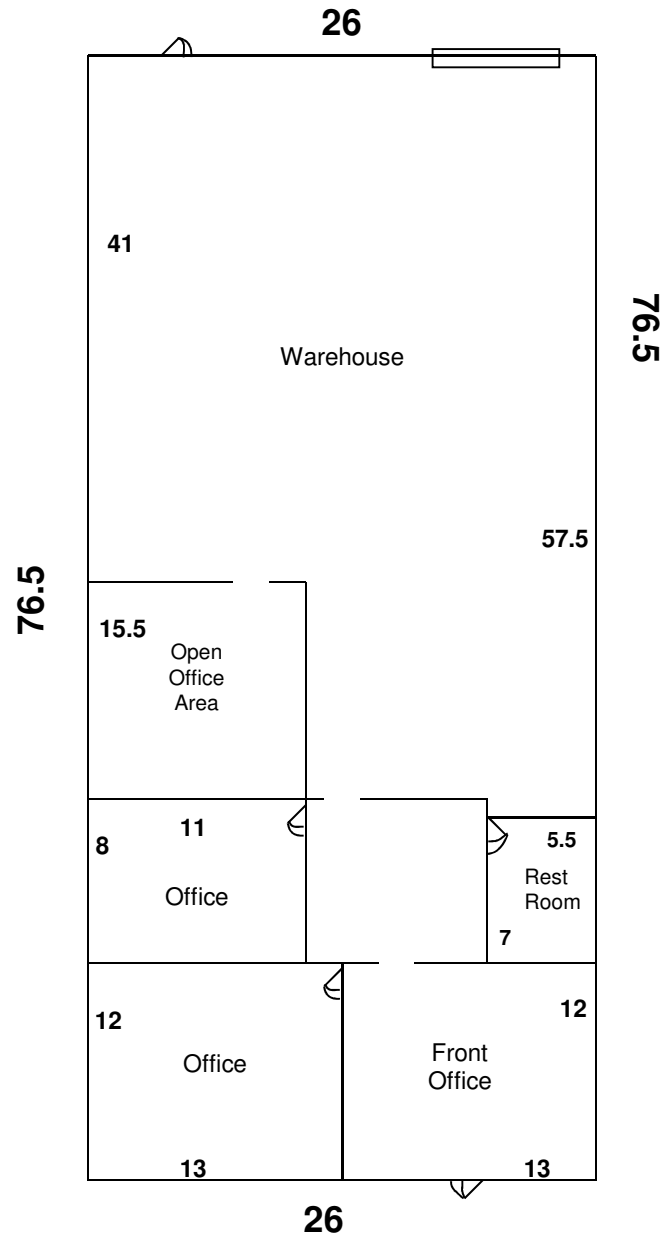

# Garden Grove Commerce Center

11612 Knott Ave., unit # G-16  
Total Square Footage 2,147

All measurements are approximate and are provided for informational purposes only / Floor plans not to scale