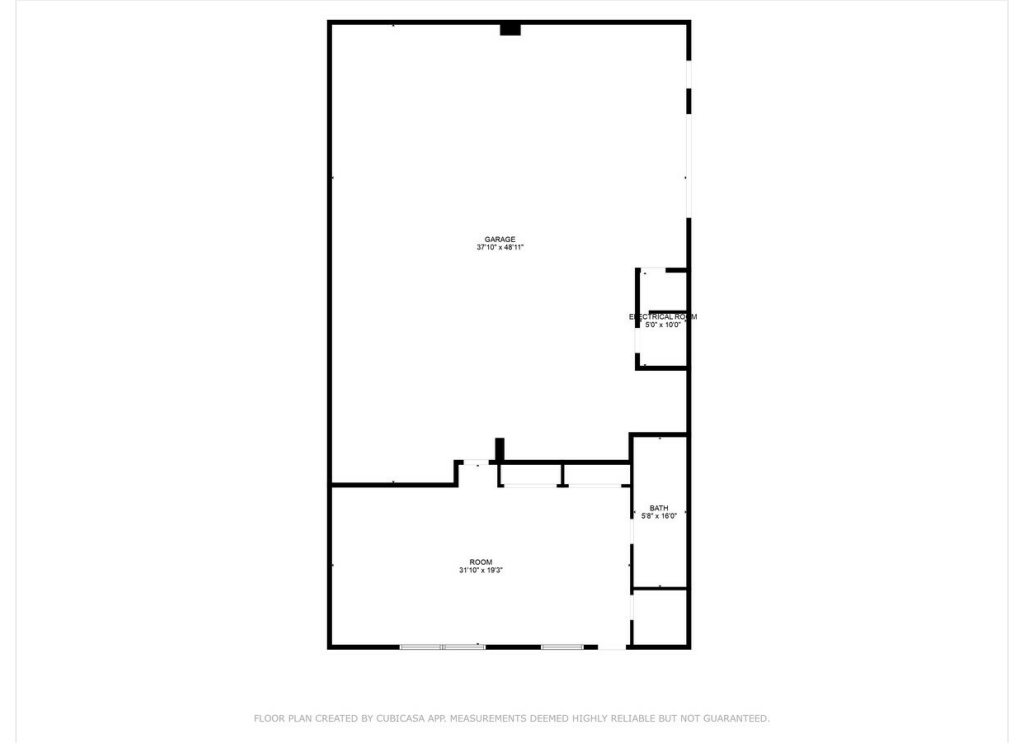

2580 Dixie Hwy

2580 Dixie Hwy, Waterford, MI 48328

Property Photos

floorplan