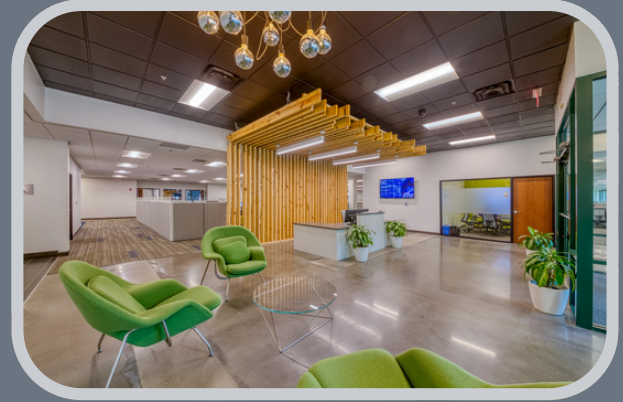

30 TECHNOLOGY PKWY | FLEX/OFFICE