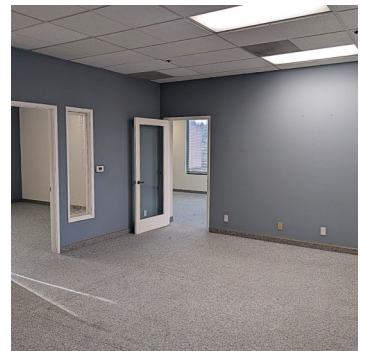

Davis Property Group

831-724-2343

info@davis-propertygroup.com

DRE: 01456899