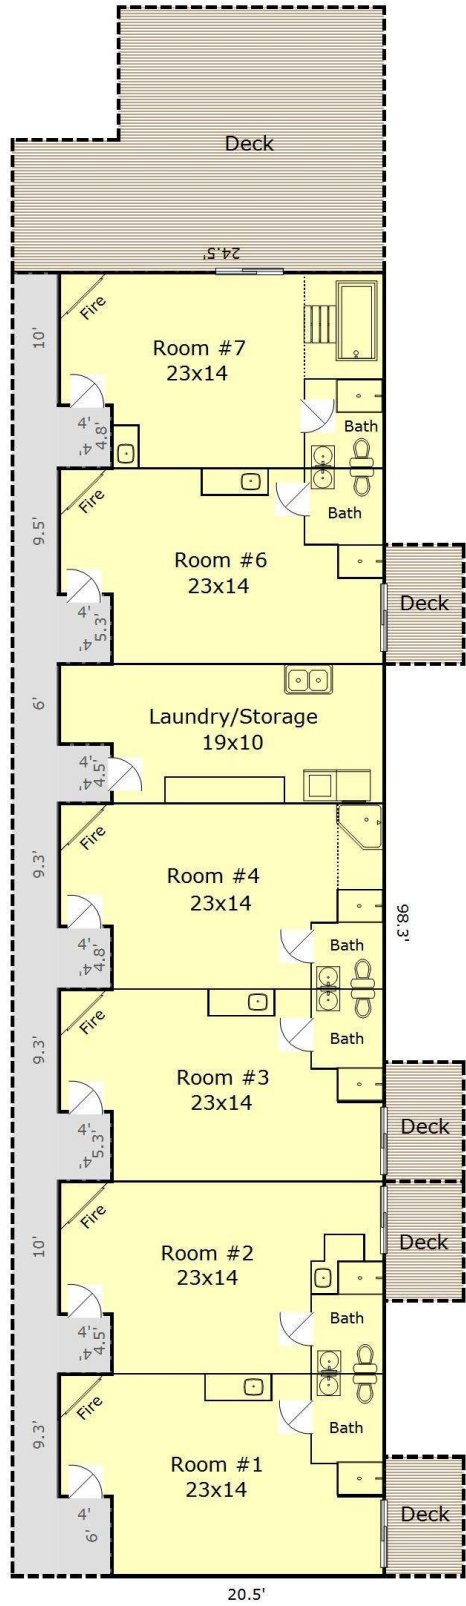

Rooms 1-7
[2267.12 Sq ft]

Lodging = 3,638 Sq ft
Sketch Prepared for Named Client Only
Measured on 11/08/23