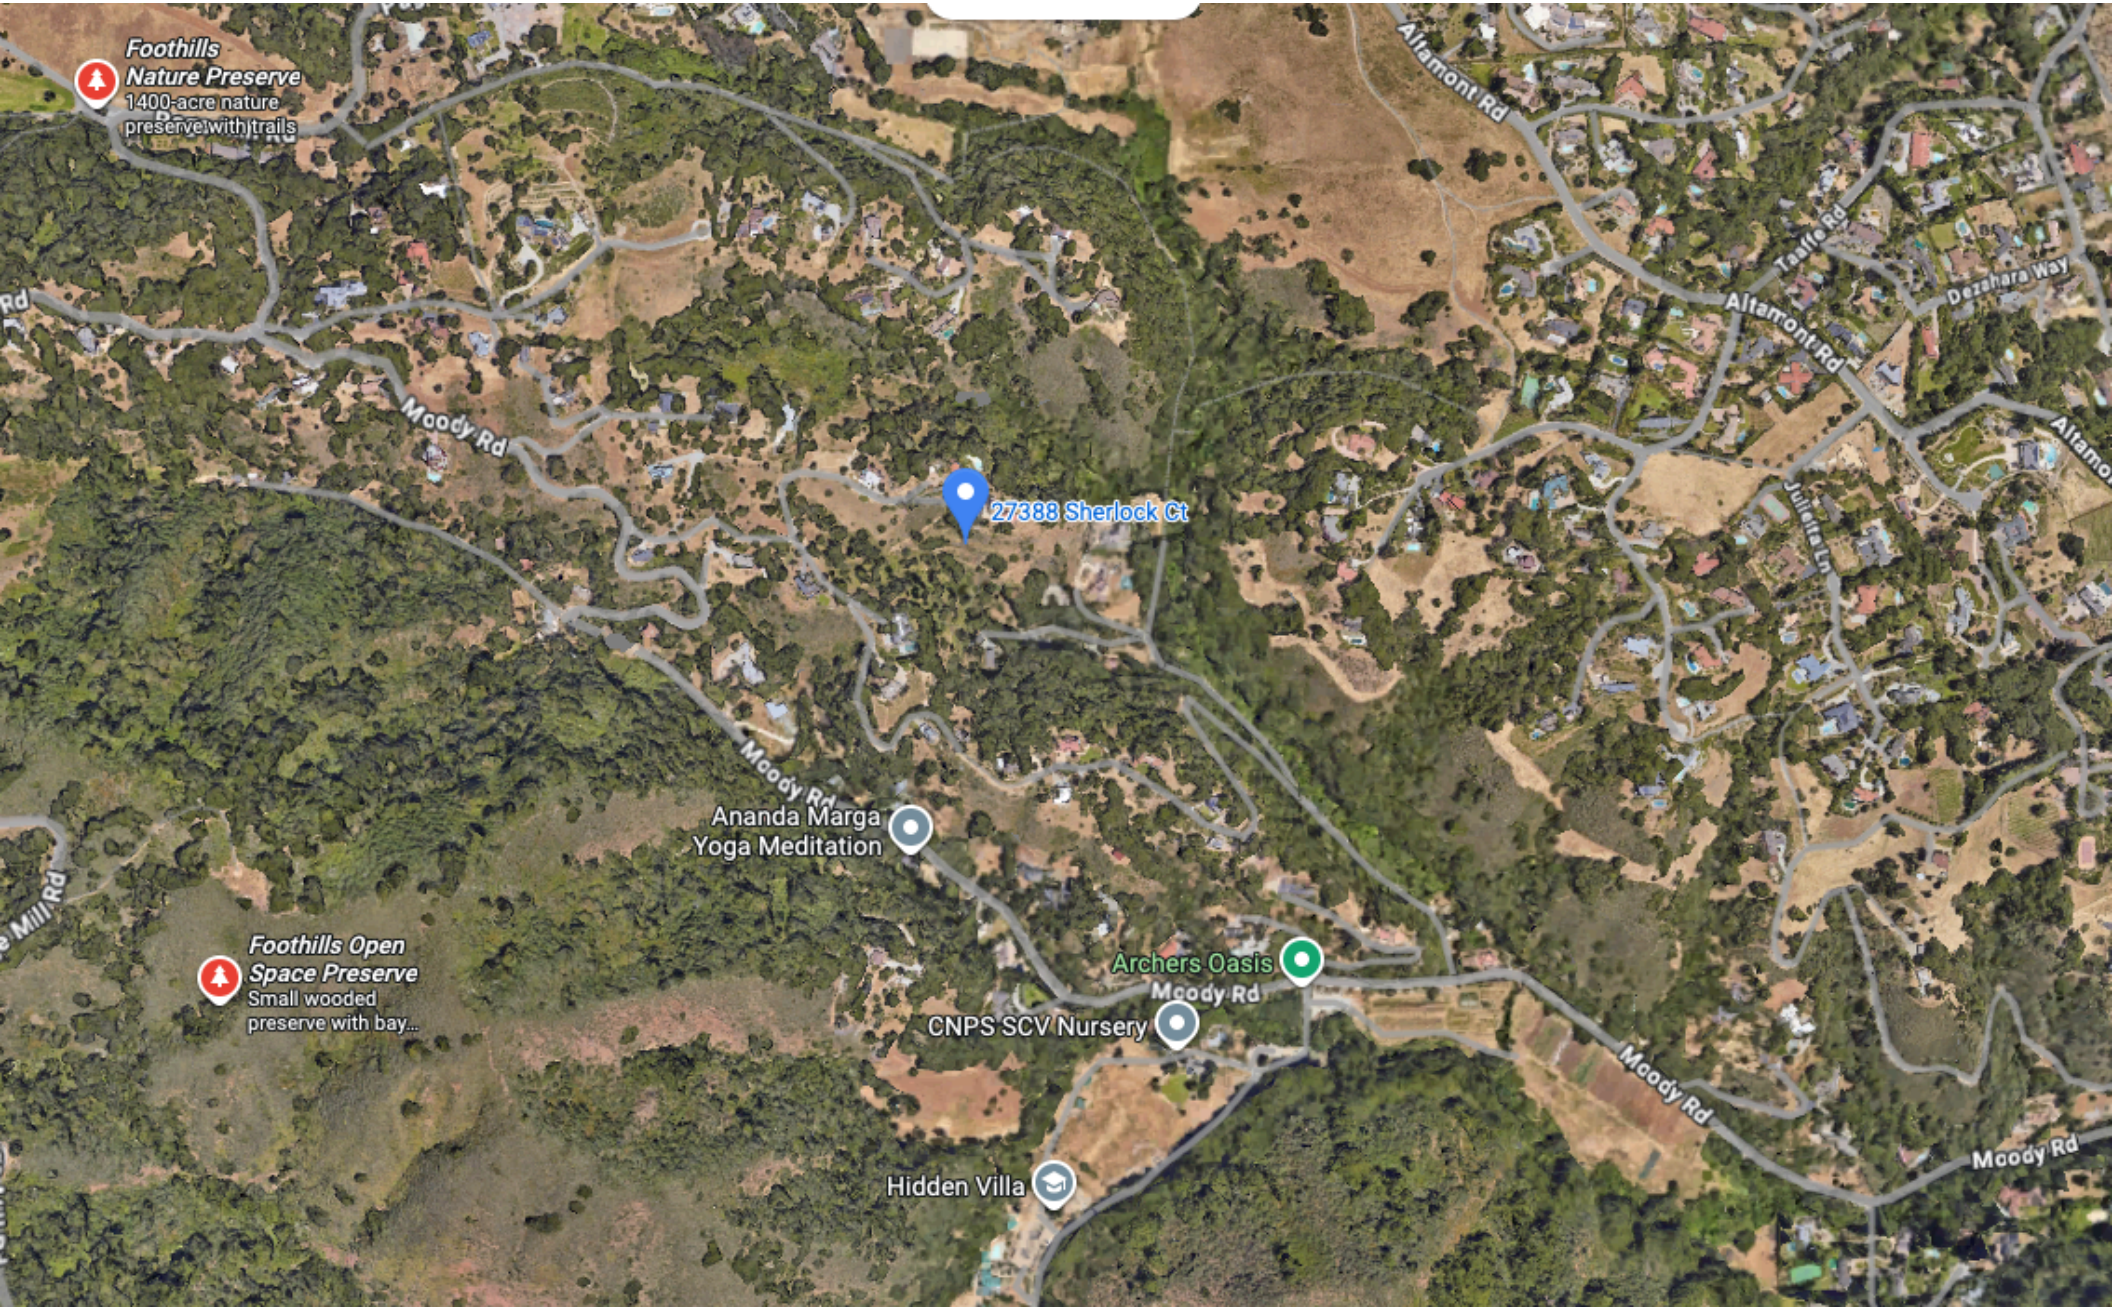

RESIDENTIAL LAND PARCEL WITH HILL AND VALLEY VIEWS

27388 SHERLOCK CT, LOS ALTOS, CA

OFFERED AT \$1,799,000

PROPERTY HIGHLIGHTS

**RESIDENTIAL
LAND PARCEL**

**HILL AND
VALLEY VIEWS**

**ESTABLISHED
ACCESS
ROADS**

**WOODLAND
AND OPEN
AREAS**

27388 SHERLOCK CT, LOS ALTOS, CA

SITE MAP

SCOTT BISHOP

sbishop@interocommercial.com

(408) 206-8877

DRE# 01251839 (CA)

MATTHEW DAPOLITO