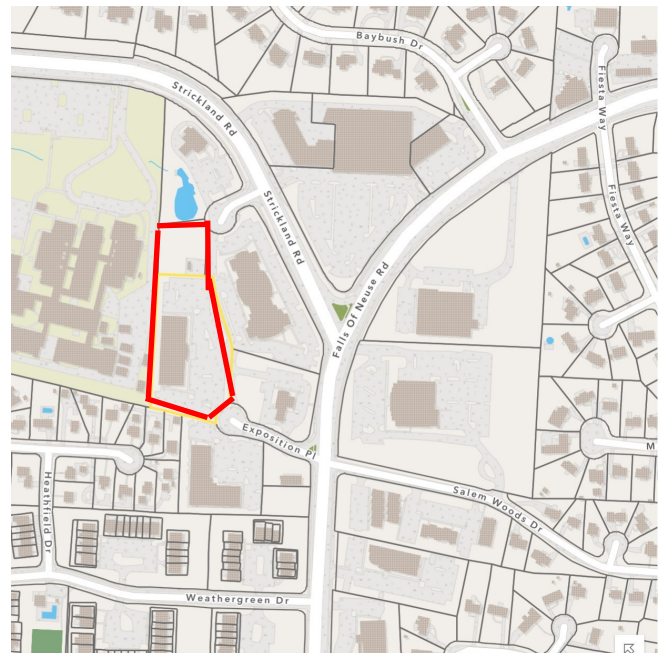

MEDICAL SPACE FOR SALE OR LEASE

Bent Tree Office Park 701 Exposition Place

• **6618 RSF—Suite 218**

- Medical Space Ready to Go
- 12 Exam Rooms
- 4 MD Offices
- LEASE \$25 + NNN
- SALE \$350 PSF / \$2,316,000
- Available October