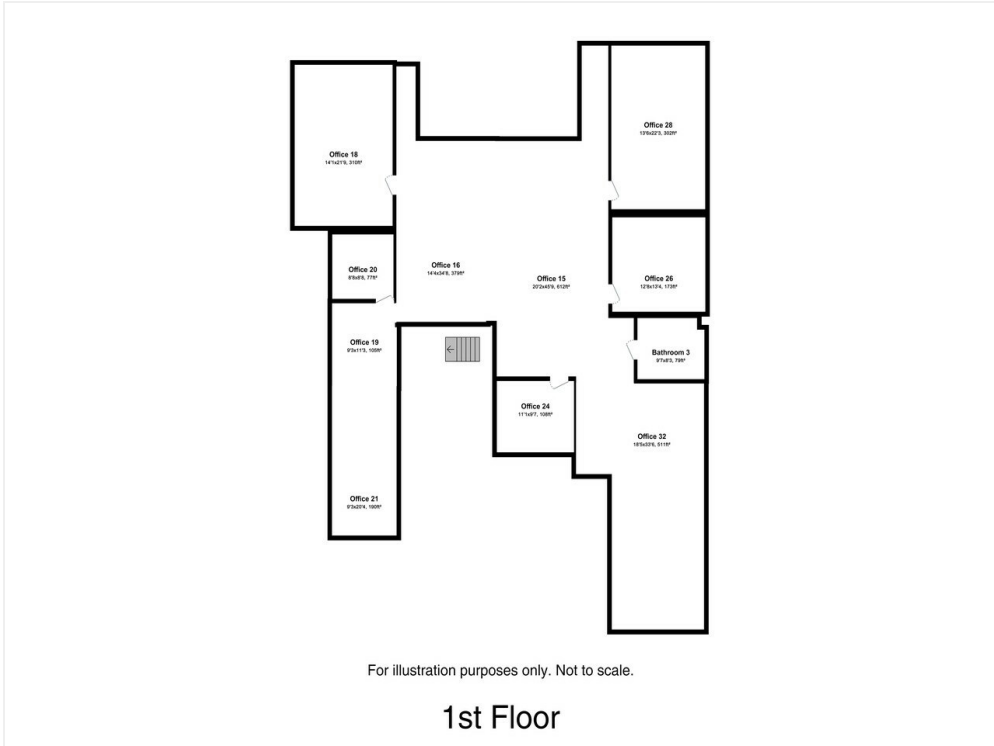

2925 1st Avenue South

2925 1st Ave S, Seattle, WA 98134

Property Photos

1st Floor

2925 1st Ave S, Seattle, WA 98134