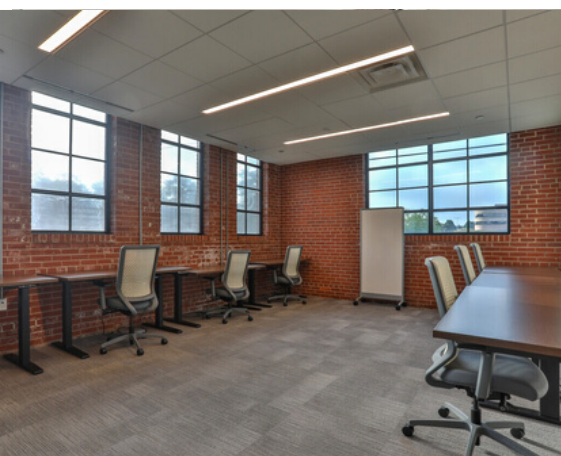

# TEAM SUITE AVAILABLE

~2,500 SQ.FT

ACCOMMODATES UP TO 50 PEOPLE

MEMBER PERKS

## SUITE DETAILS

- 12 private offices
- 8 dedicated desks
- 2 break-out rooms
- Private access control
- Secure printer
- Custom suite branding

## VENTURE X INCLUSIONS

- Private mail access
- Collaborative work space
- Full service café
- 24/7 building access
- Free parking
- Specialized meeting space rates

**BYRDIE THAGARD**  
Area Sales Manager

## SUITE DETAILS

- 6-10 standing desks
- Private lounge area
- Custom suite branding
- Frosted glass for privacy
- Curated & maintained greenery