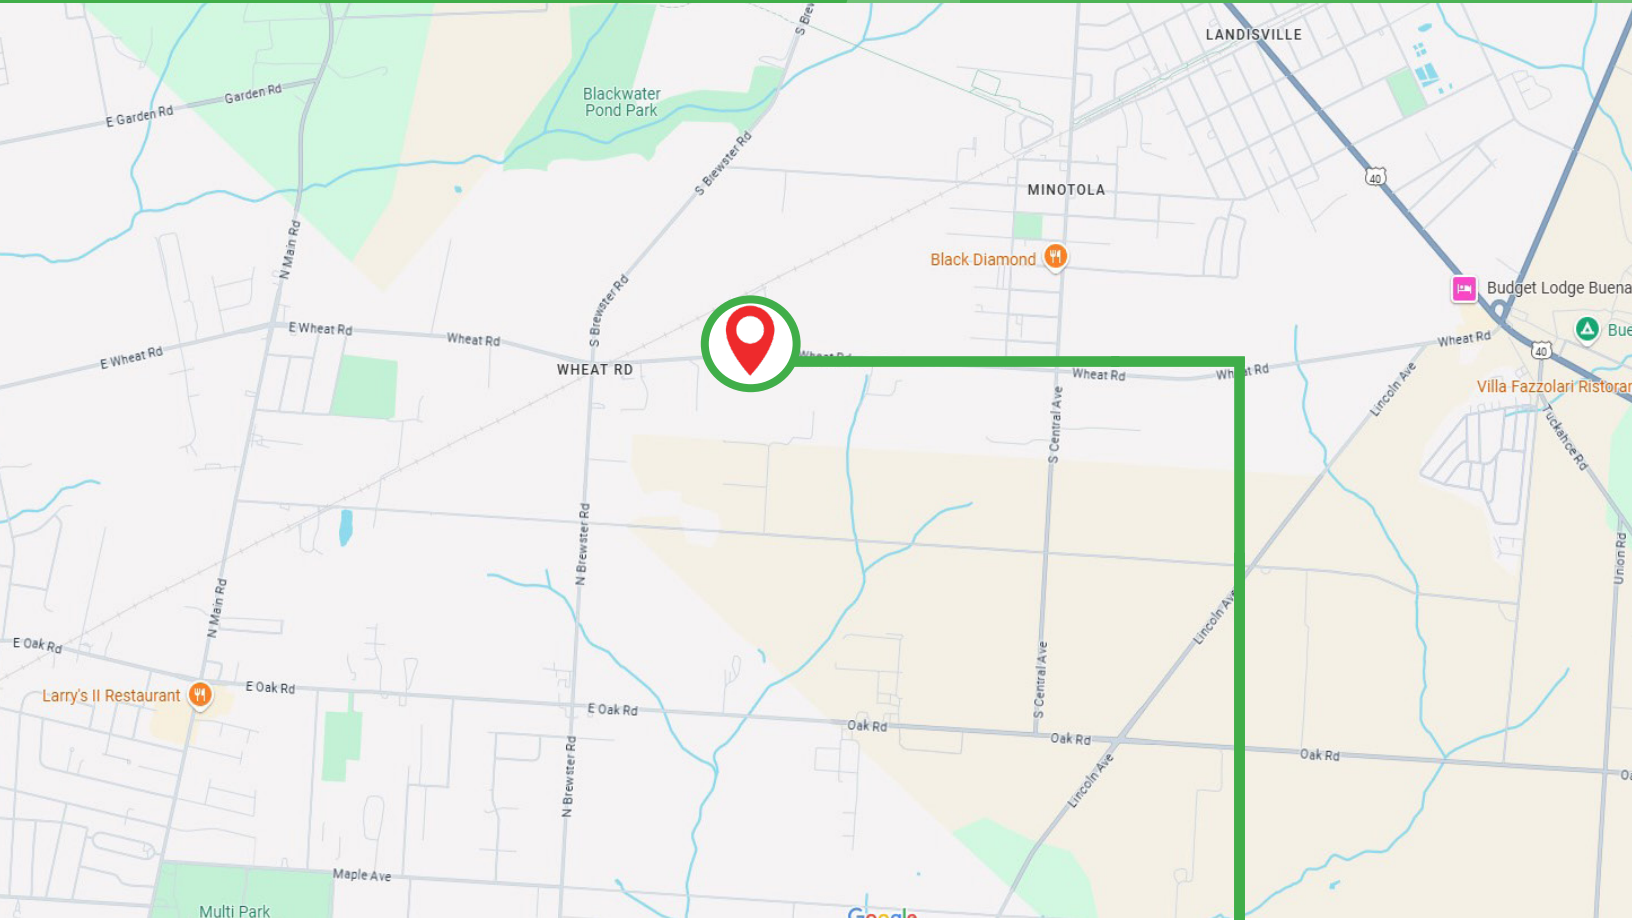

351 WHEAT RD, VINELAND, NJ 08360