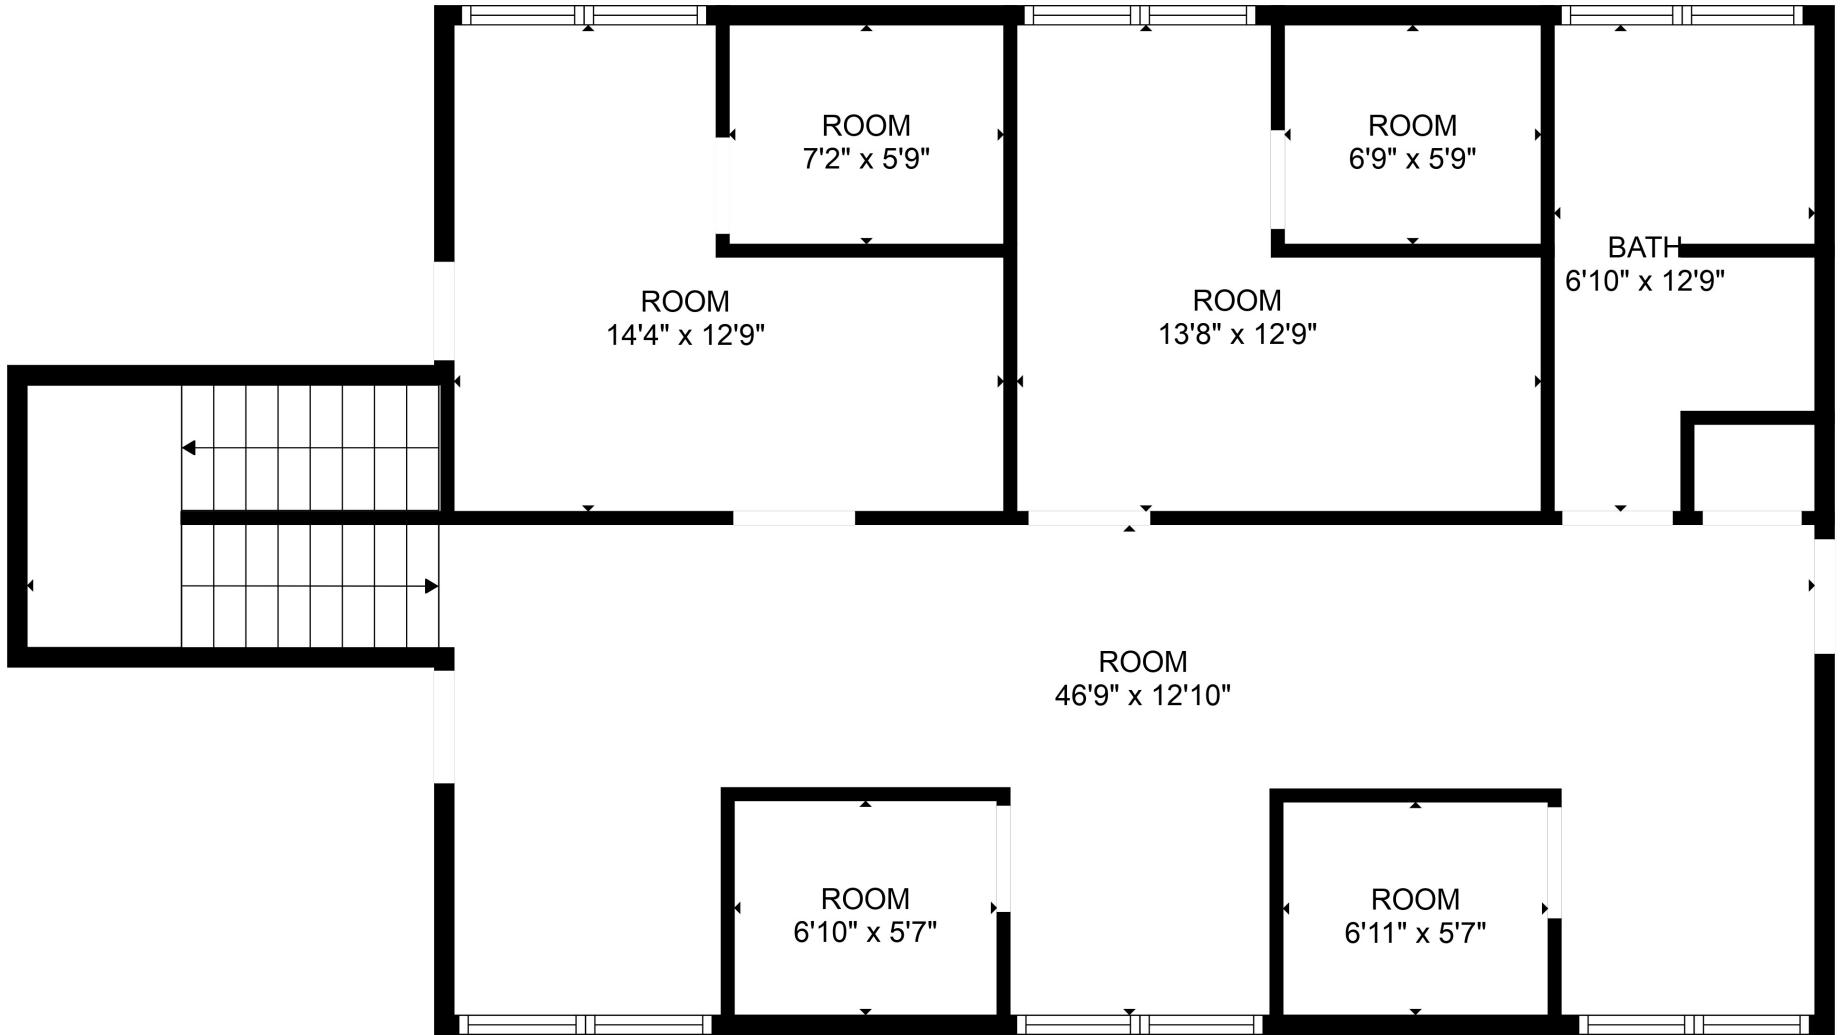

TOTAL: 3377 sq. ft
 FLOOR 1: 2380 sq. ft, FLOOR 2: 997 sq. ft

MEASUREMENTS ARE CALCULATED BY CUBICASA TECHNOLOGY. DEEMED HIGHLY RELIABLE BUT NOT GUARANTEED.

TOTAL: 3377 sq. ft
FLOOR 1: 2380 sq. ft, FLOOR 2: 997 sq. ft

MEASUREMENTS ARE CALCULATED BY CUBICASA TECHNOLOGY. DEEMED HIGHLY RELIABLE BUT NOT GUARANTEED.

TOTAL: 3377 sq. ft
 FLOOR 1: 2380 sq. ft, FLOOR 2: 997 sq. ft

MEASUREMENTS ARE CALCULATED BY CUBICASA TECHNOLOGY. DEEMED HIGHLY RELIABLE BUT NOT GUARANTEED.