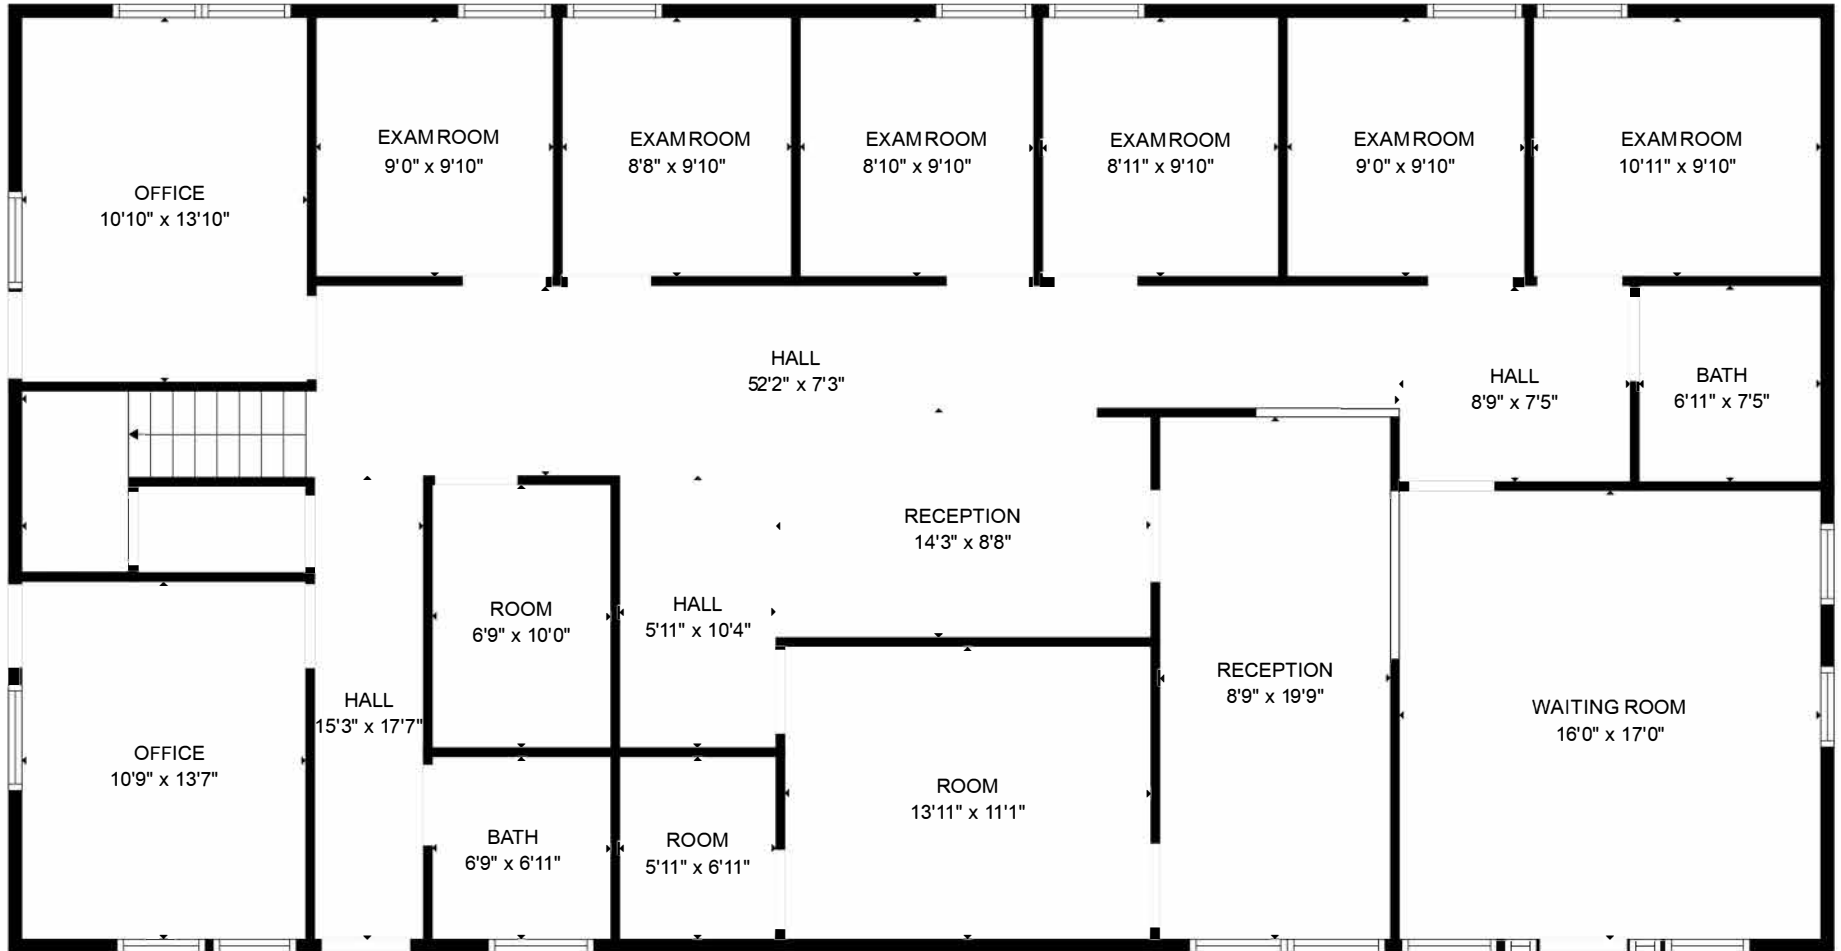

TOTAL: 3377 sq. ft
 FLOOR 1: 2380 sq. ft, FLOOR 2: 997 sq. ft

MEASUREMENTS ARE CALCULATED BY CUBICASA TECHNOLOGY. DEEMED HIGHLY RELIABLE BUT NOT GUARANTEED.

TOTAL: 3377 sq. ft
FLOOR 1: 2380 sq. ft, FLOOR 2: 997 sq. ft

MEASUREMENTS ARE CALCULATED BY CUBICASA TECHNOLOGY. DEEMED HIGHLY RELIABLE BUT NOT GUARANTEED.

TOTAL: 3377 sq. ft
 FLOOR 1: 2380 sq. ft, FLOOR 2: 997 sq. ft

MEASUREMENTS ARE CALCULATED BY CUBICASA TECHNOLOGY. DEEMED HIGHLY RELIABLE BUT NOT GUARANTEED.