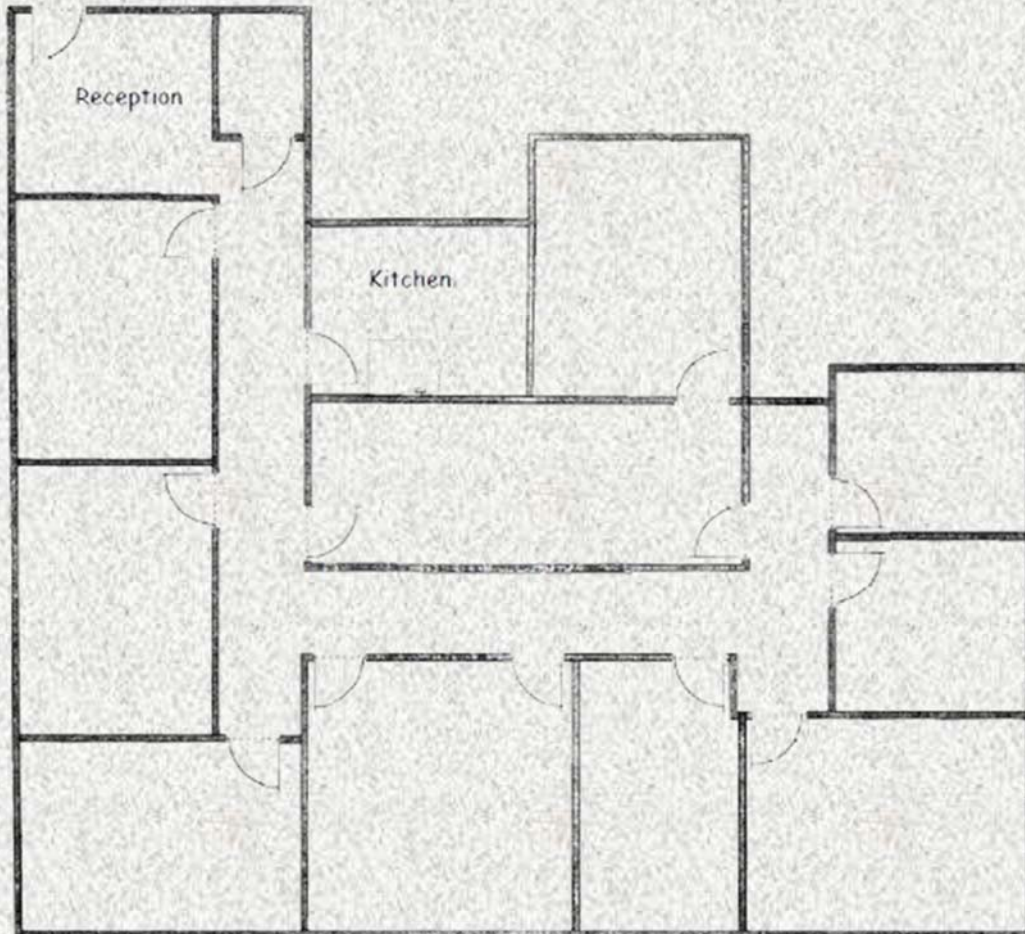

Fox Plaza Office

5416 S. Yale, Tulsa, Oklahoma

Suite 210
2,648 Sq. Ft.

- Reception
- 7 Offices
- Conference Room
- Kitchen

For additional information contact
Paul Wilson
at 918-629-9446 or
email paul@tfptulsa.com
www.tfptulsa.com